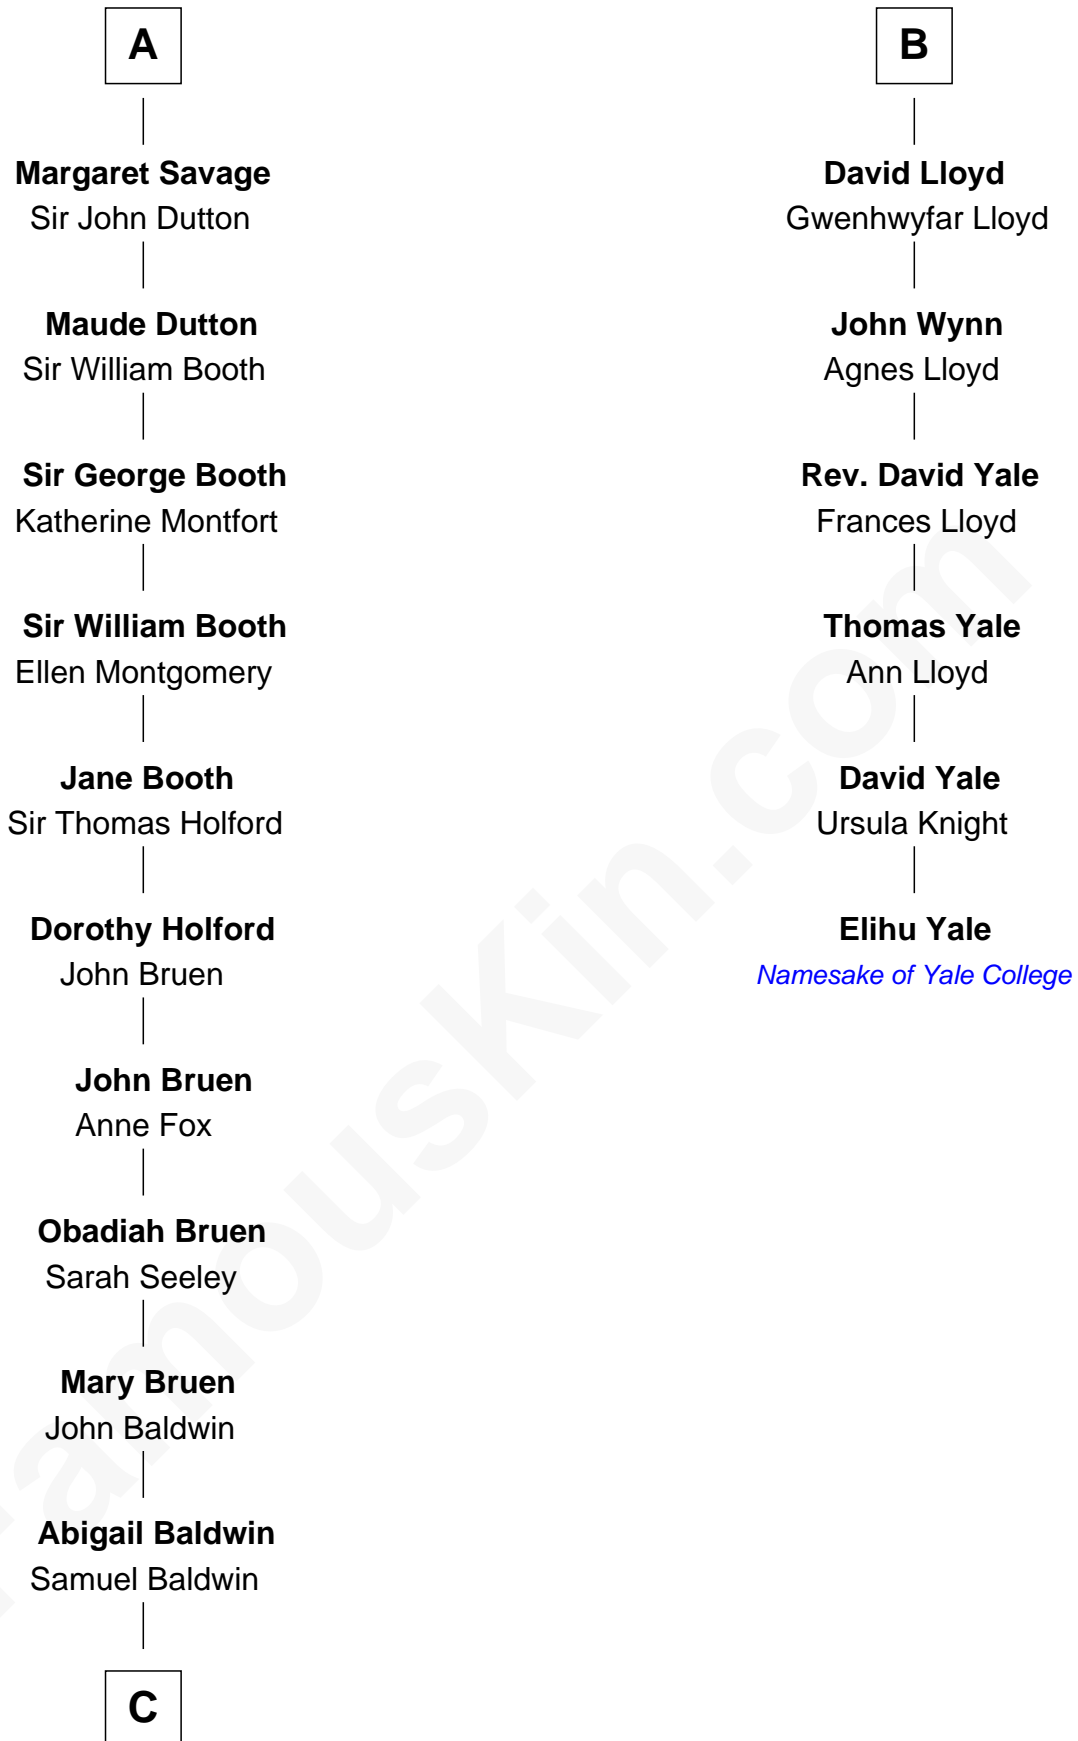

FamousKin.com Relationship Chart of

Abraham Baldwin

Signer of the U.S. Constitution

12th cousin 7 times removed of

Elihu Yale

Benefactor and Namesake of Yale College

Sir Roger de Somery

Nichole d'Aubenev

Margaret de Somery

Ralph Basset

Ralph Basset

Hawise - - - - -

Margaret Basset

Edmund de Stafford

Ralph de Stafford

Katherine de Hastang

Maud ferch Ienaf ap Adda

Lowri ferch Twdr

Gruffydd ap Einion

Elisau ap Gruffydd

Margaret ferch Jenkyn

B

C

—
Timothy Baldwin
Bathsheba Stone

—
Michael Baldwin
Lucy Dudley

—
Abraham Baldwin
Signer of the U.S. Constitution

FamousKin.com