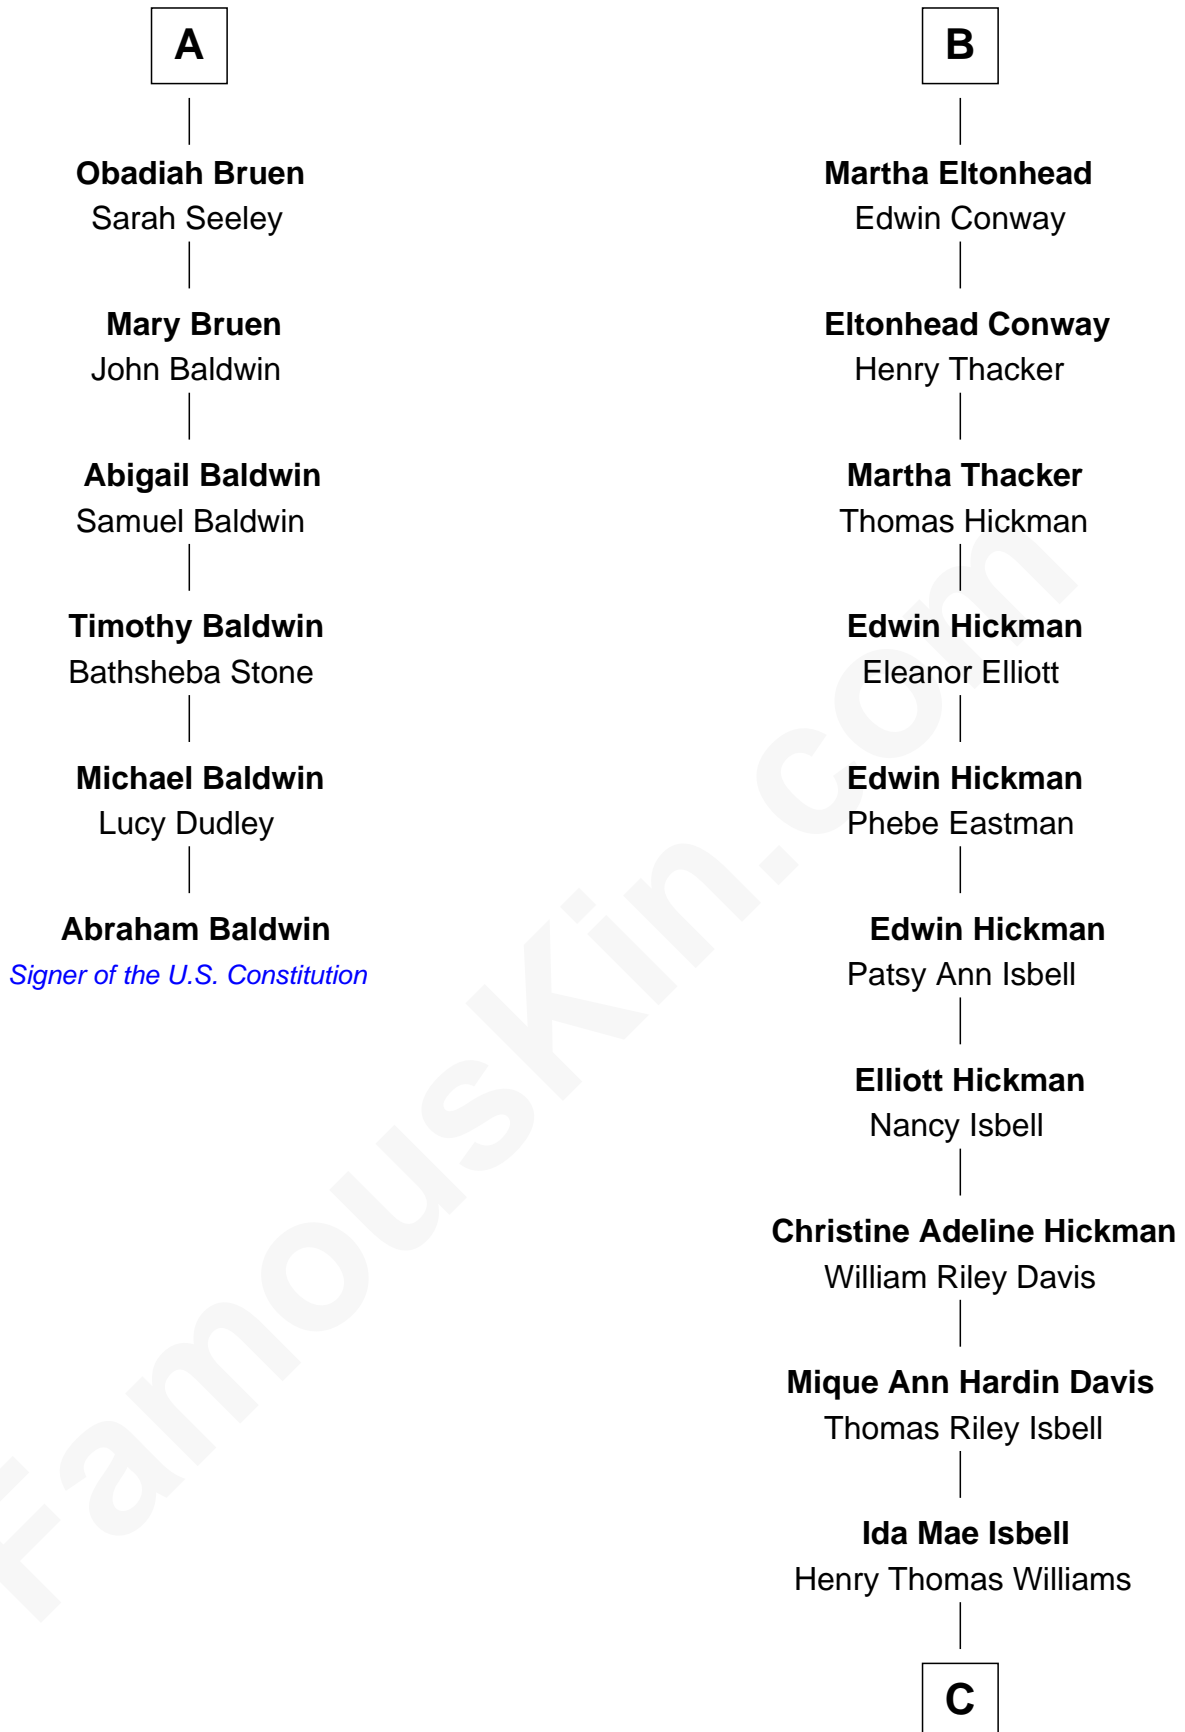

FamousKin.com Relationship Chart of

Abraham Baldwin

Signer of the U.S. Constitution

12th cousin 8 times removed of

Brad Pitt

Movie Actor

Sir John Savage
Maud de Swinnerton

C

Etta Coleman Williams

Emery A. Hillhouse

Hal Knox Hillhouse

Clara Mae Bell

Jane Etta Hillhouse

William Alvin Pitt

Brad Pitt

Movie Actor