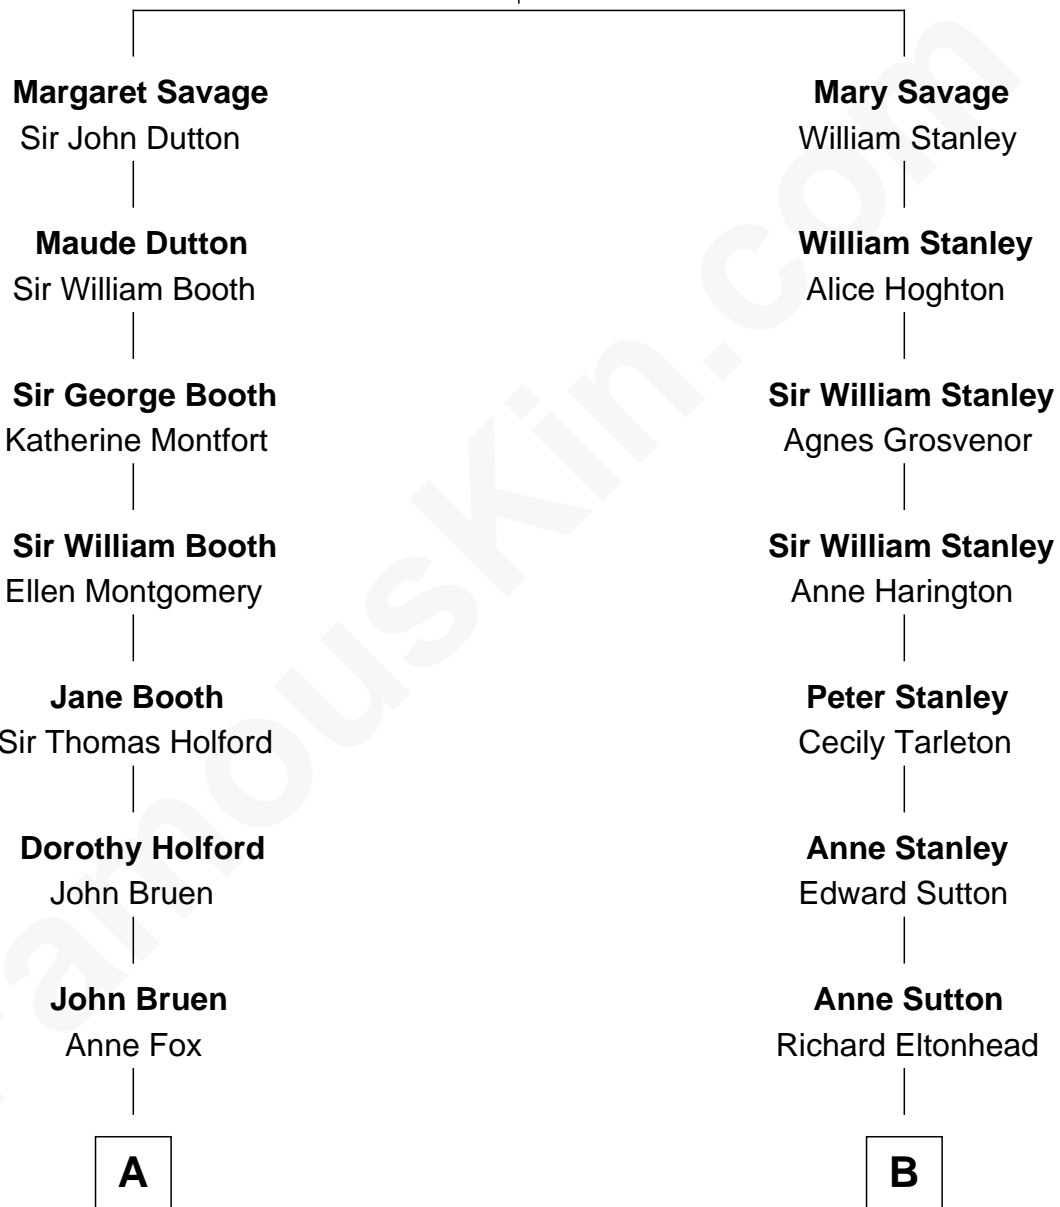

FamousKin.com Relationship Chart of

Abraham Baldwin

Signer of the U.S. Constitution

12th cousin 8 times removed of

Brad Pitt

Movie Actor

Sir John Savage
Maud de Swinnerton

C

Etta Coleman Williams

Emery A. Hillhouse

Hal Knox Hillhouse

Clara Mae Bell

Jane Etta Hillhouse

William Alvin Pitt

Brad Pitt

Movie Actor