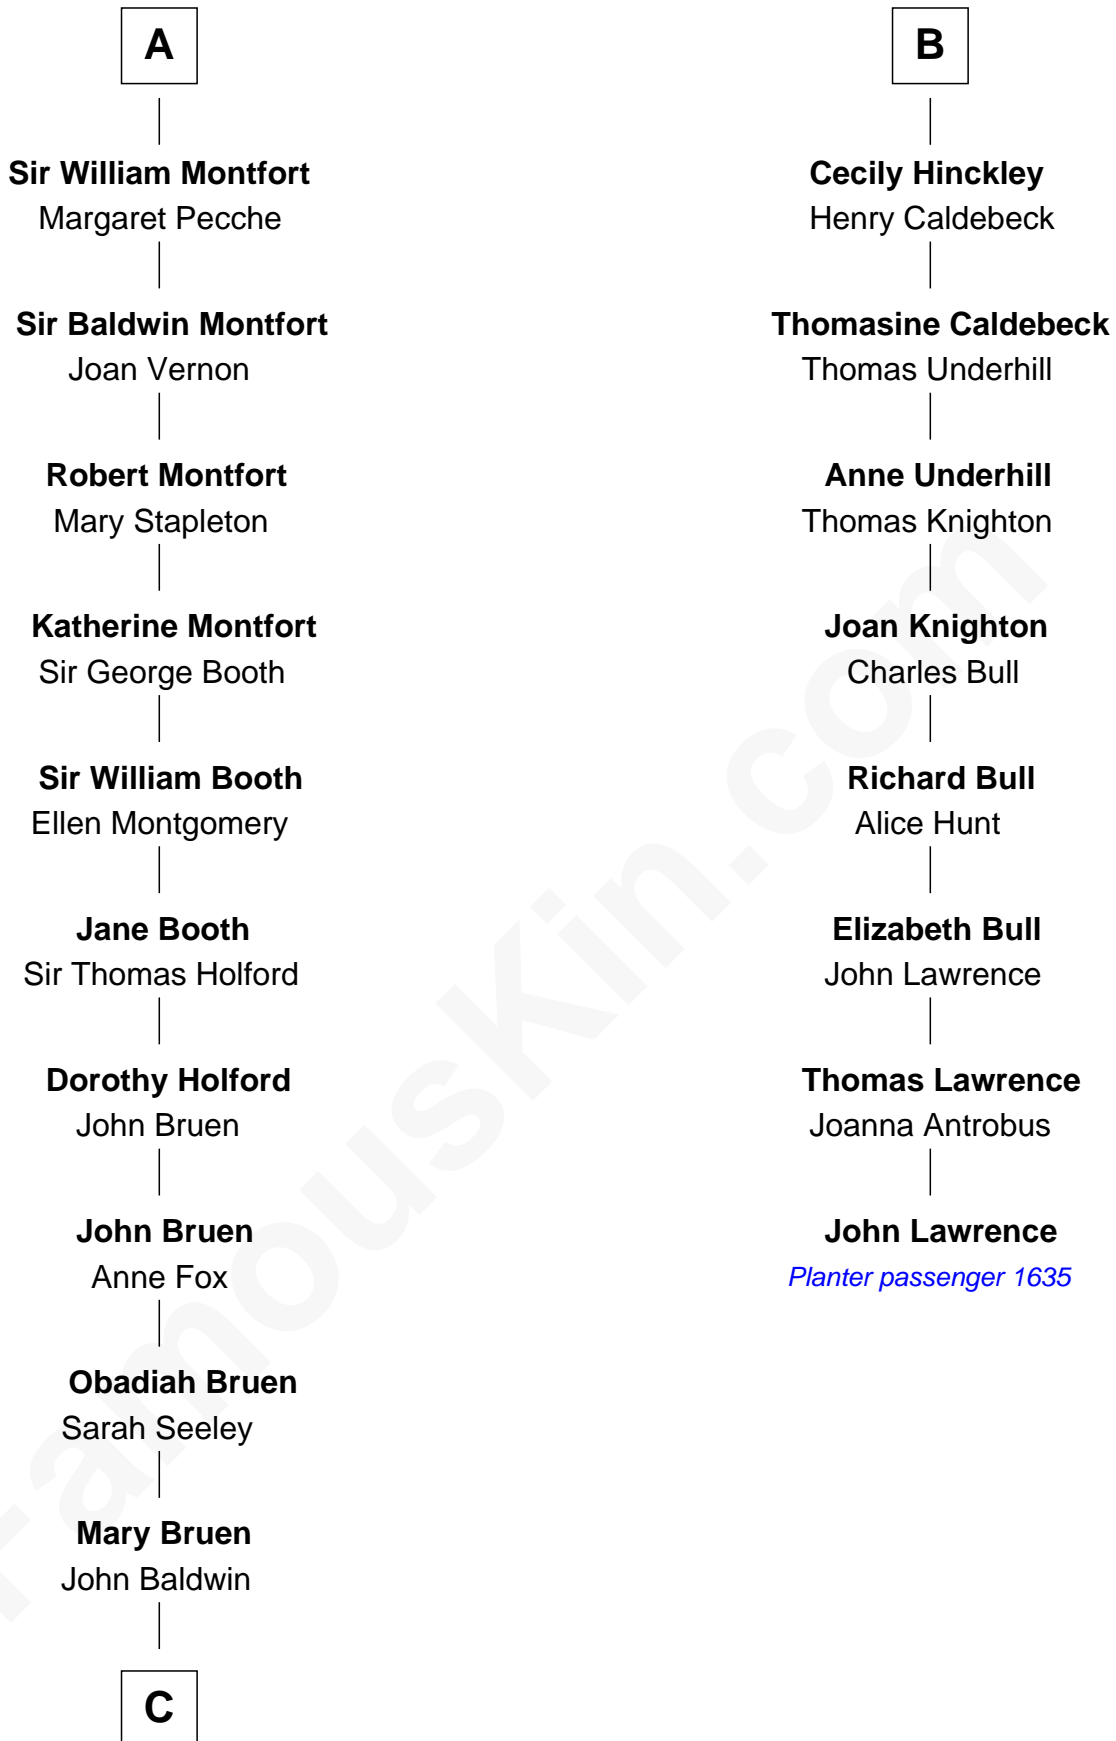

FamousKin.com

Relationship Chart of

Abraham Baldwin

Signer of the U.S. Constitution

14th cousin 6 times removed of

John Lawrence

(c1618 - 1698/9) Planter passenger 1635

C

—
Abigail Baldwin
Samuel Baldwin

—
Timothy Baldwin
Bathsheba Stone

—
Michael Baldwin
Lucy Dudley

—
Abraham Baldwin
Signer of the U.S. Constitution

FamousKin.com