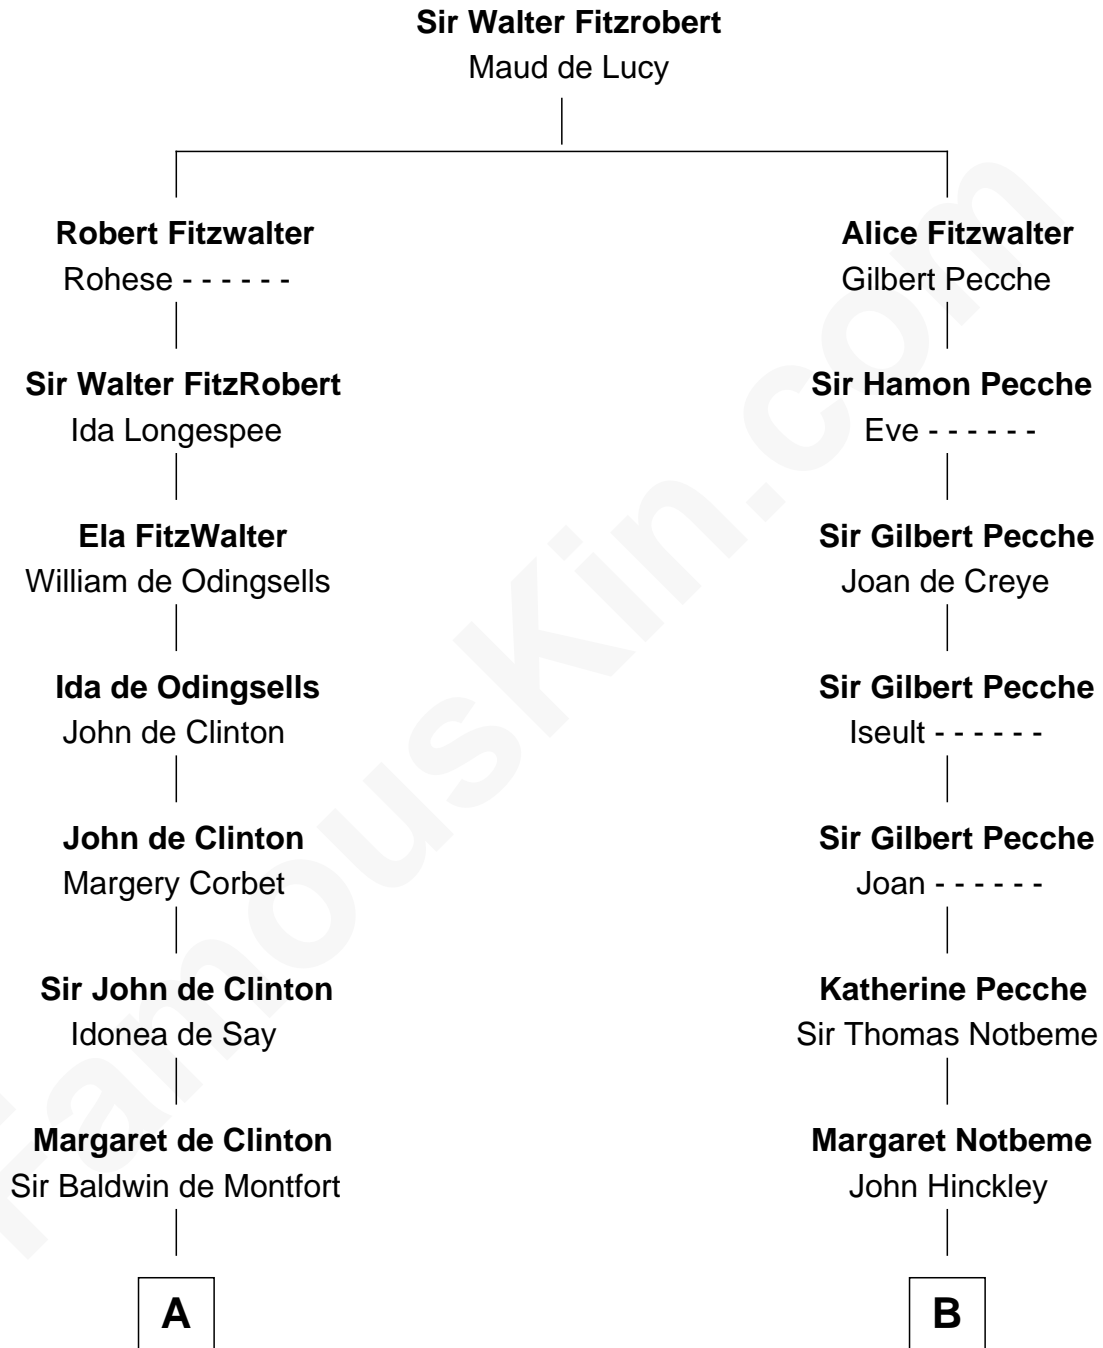

FamousKin.com

Relationship Chart of

Abraham Baldwin

Signer of the U.S. Constitution

14th cousin 6 times removed of

John Lawrence

(c1618 - 1698/9) Planter passenger 1635

C

—
Abigail Baldwin
Samuel Baldwin

—
Timothy Baldwin
Bathsheba Stone

—
Michael Baldwin
Lucy Dudley

—
Abraham Baldwin
Signer of the U.S. Constitution

FamousKin.com