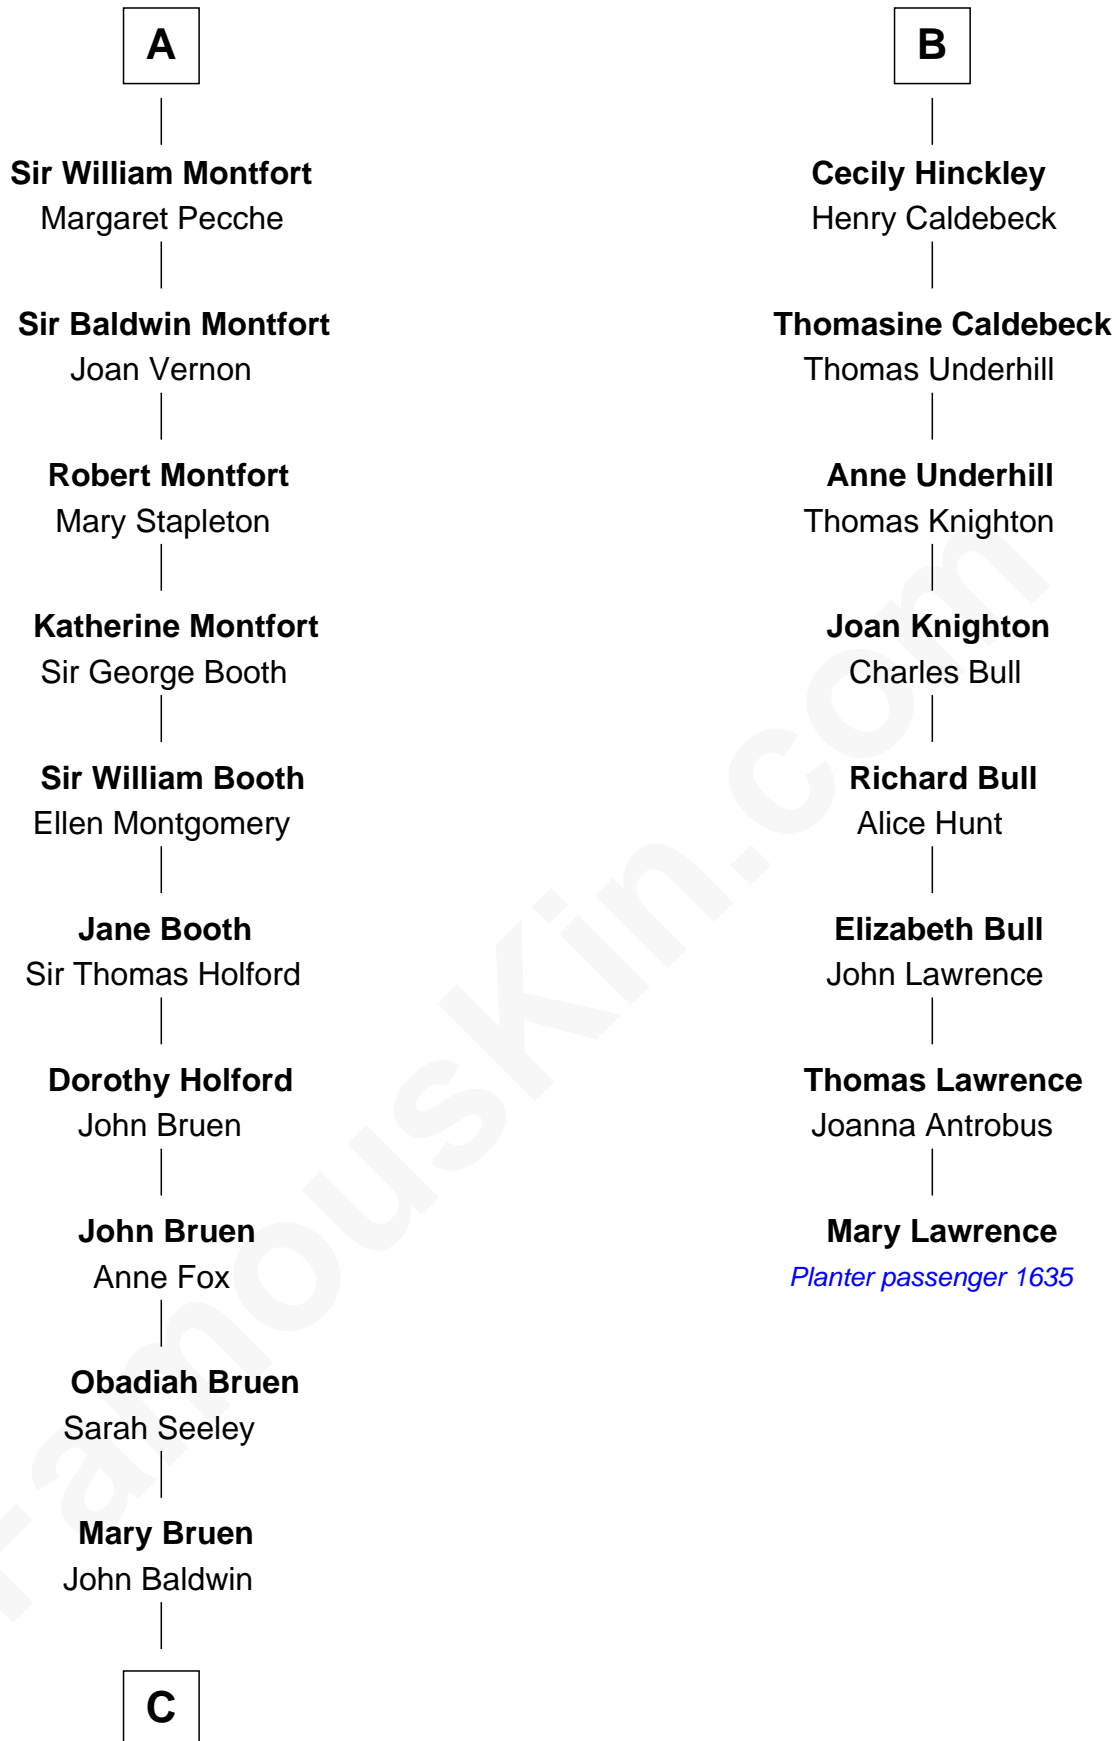

## Relationship Chart of

### Abraham Baldwin

*Signer of the U.S. Constitution*

14th cousin 6 times removed of

### Mary Lawrence

*(c1625 - 1715) Planter passenger 1635*

**C**

Abigail Baldwin

Samuel Baldwin

Timothy Baldwin

Bathsheba Stone

Michael Baldwin