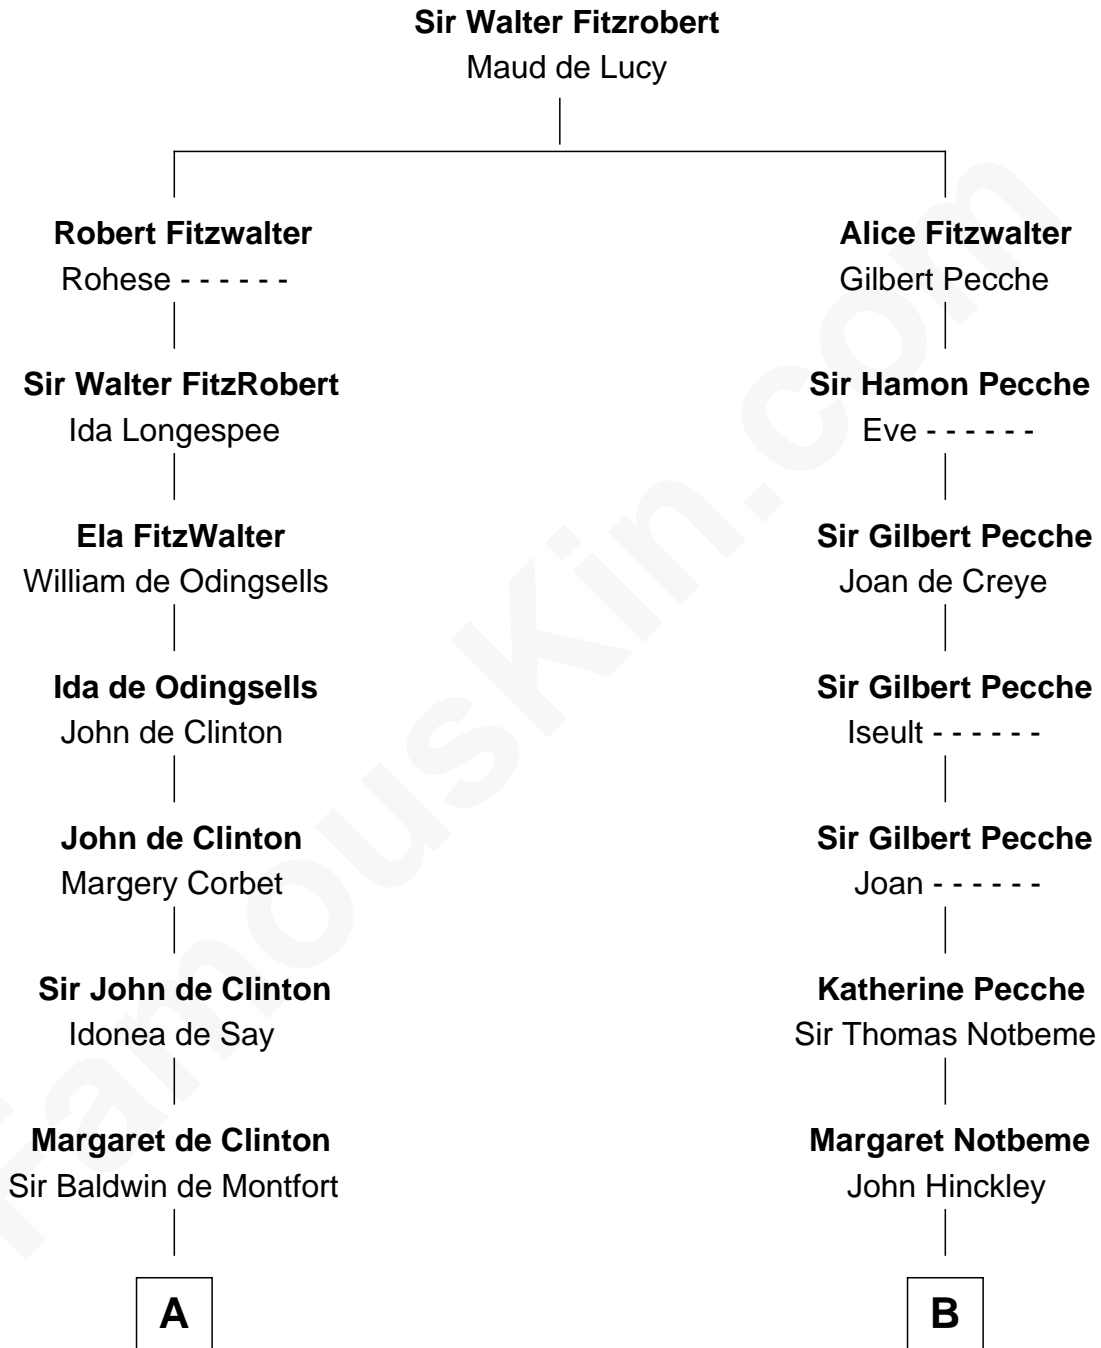

## Relationship Chart of

### Abraham Baldwin

*Signer of the U.S. Constitution*

14th cousin 6 times removed of

### Mary Lawrence

*(c1625 - 1715) Planter passenger 1635*

**C**

Abigail Baldwin

Samuel Baldwin

Timothy Baldwin

Bathsheba Stone

Michael Baldwin