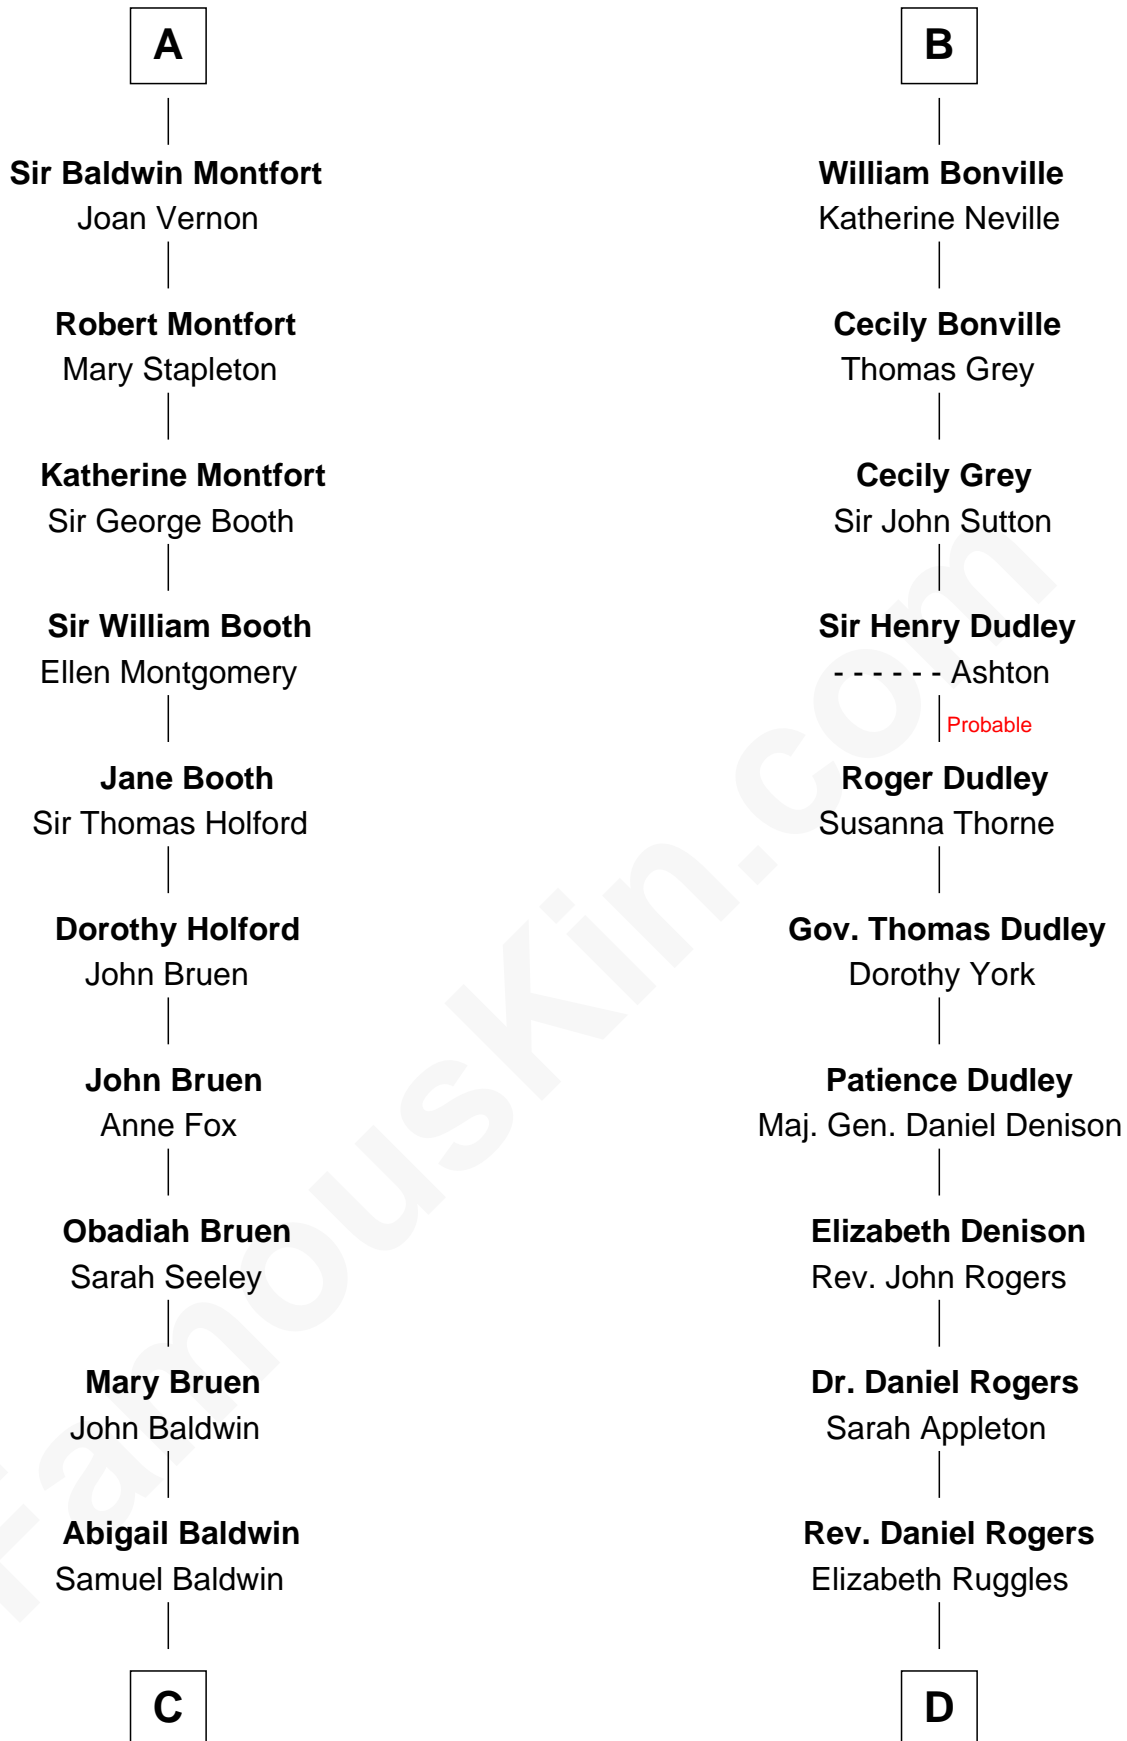

FamousKin.com

Relationship Chart of

Abraham Baldwin

Signer of the U.S. Constitution

19th cousin 1 time removed of

Colonel Robert Gould Shaw

U.S. Civil War leader of film "Glory" fame

Sir Humphrey de Bohun

Maud of Eu

C

Timothy Baldwin
Bathsheba Stone

Michael Baldwin
Lucy Dudley

Abraham Baldwin
Signer of the U.S. Constitution

D

Sarah Rogers
Samuel Parkman

Elizabeth Willard Parkman
Robert Gould Shaw

Francis George Shaw
Sarah Blake Sturgis

Colonel Robert Gould Shaw
Main character in film "Glory"