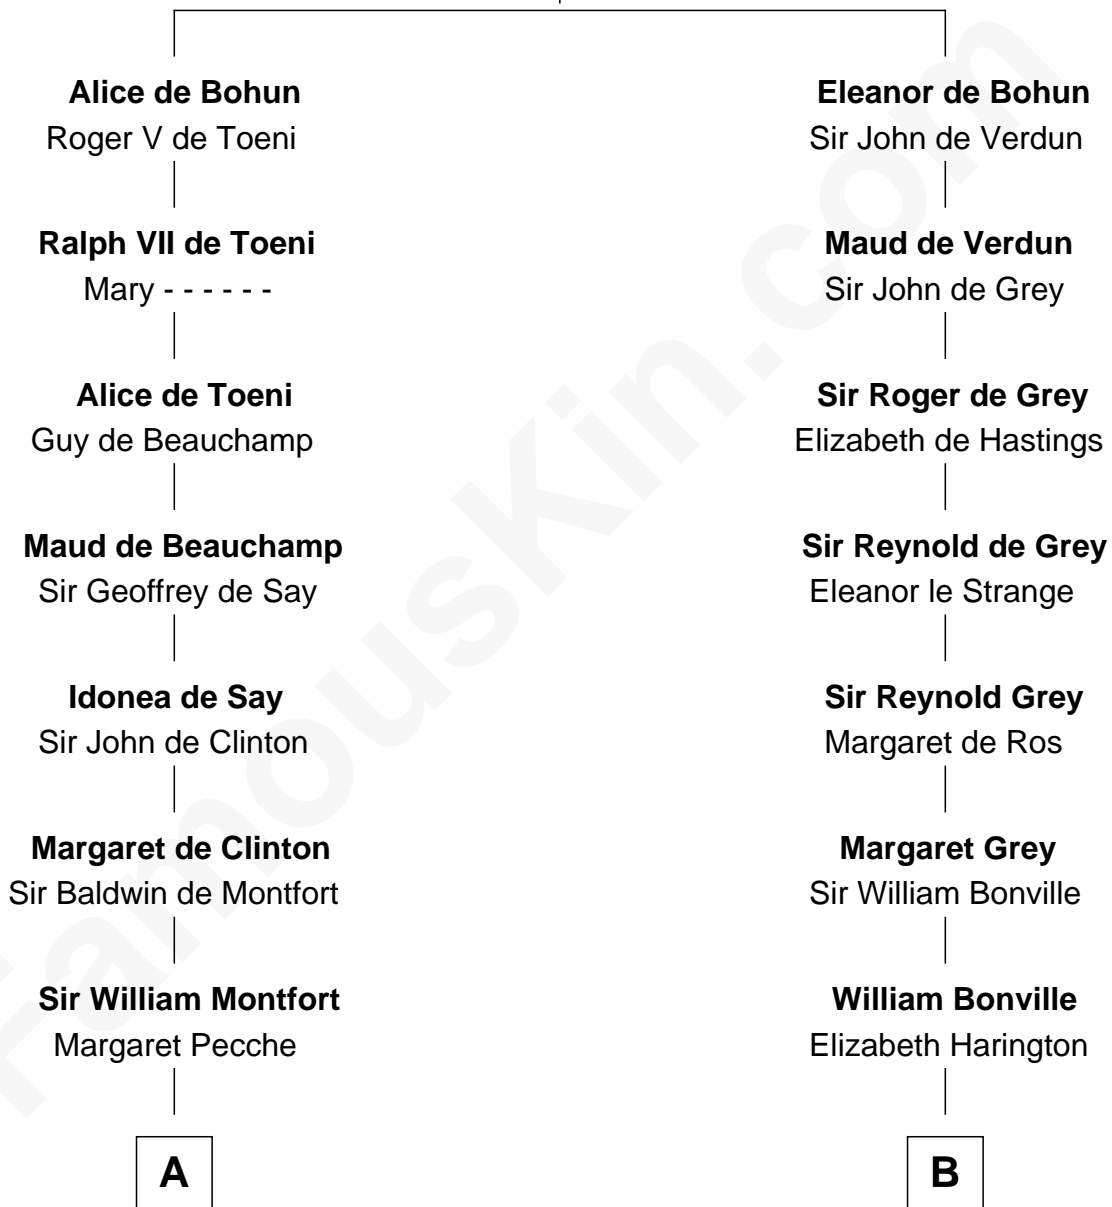

FamousKin.com

Relationship Chart of

Abraham Baldwin

Signer of the U.S. Constitution

19th cousin 1 time removed of

Colonel Robert Gould Shaw

U.S. Civil War leader of film "Glory" fame

Sir Humphrey de Bohun

Maud of Eu

C

Timothy Baldwin
Bathsheba Stone

Michael Baldwin
Lucy Dudley

Abraham Baldwin
Signer of the U.S. Constitution

D

Sarah Rogers
Samuel Parkman

Elizabeth Willard Parkman
Robert Gould Shaw

Francis George Shaw
Sarah Blake Sturgis

Colonel Robert Gould Shaw
Main character in film "Glory"