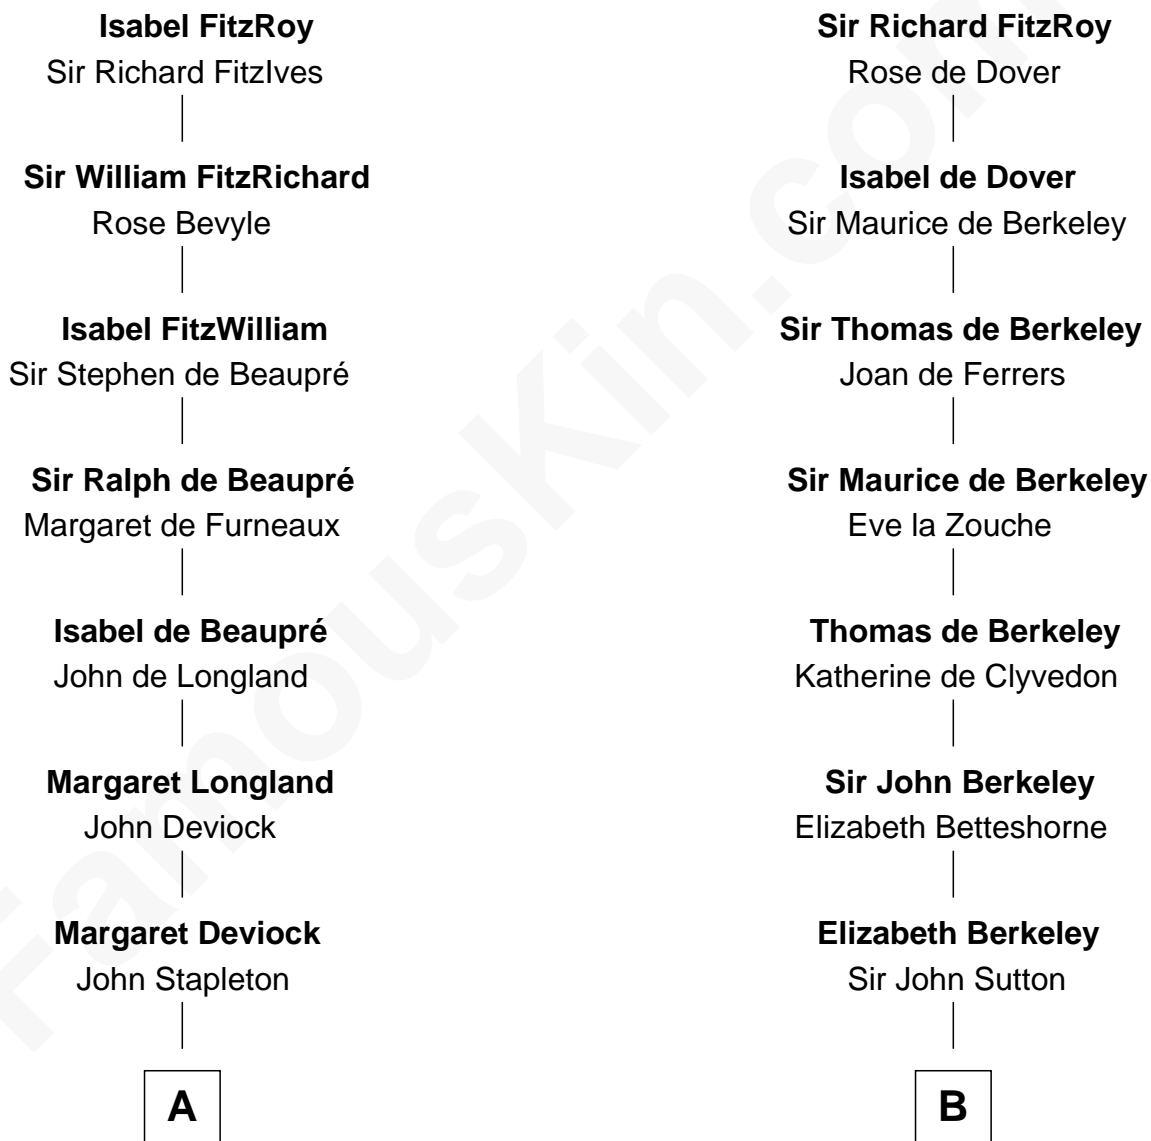

FamousKin.com

Relationship Chart of

Abraham Baldwin

Signer of the U.S. Constitution

19th cousin 1 time removed of

Colonel Robert Gould Shaw

U.S. Civil War leader of film "Glory" fame

John, King of England

with wife

not married

----- De Warenne

C

Timothy Baldwin
Bathsheba Stone

Michael Baldwin
Lucy Dudley

Abraham Baldwin
Signer of the U.S. Constitution

D

Sarah Rogers
Samuel Parkman

Elizabeth Willard Parkman
Robert Gould Shaw

Francis George Shaw
Sarah Blake Sturgis

Colonel Robert Gould Shaw
Main character in film "Glory"

FamousKin.com