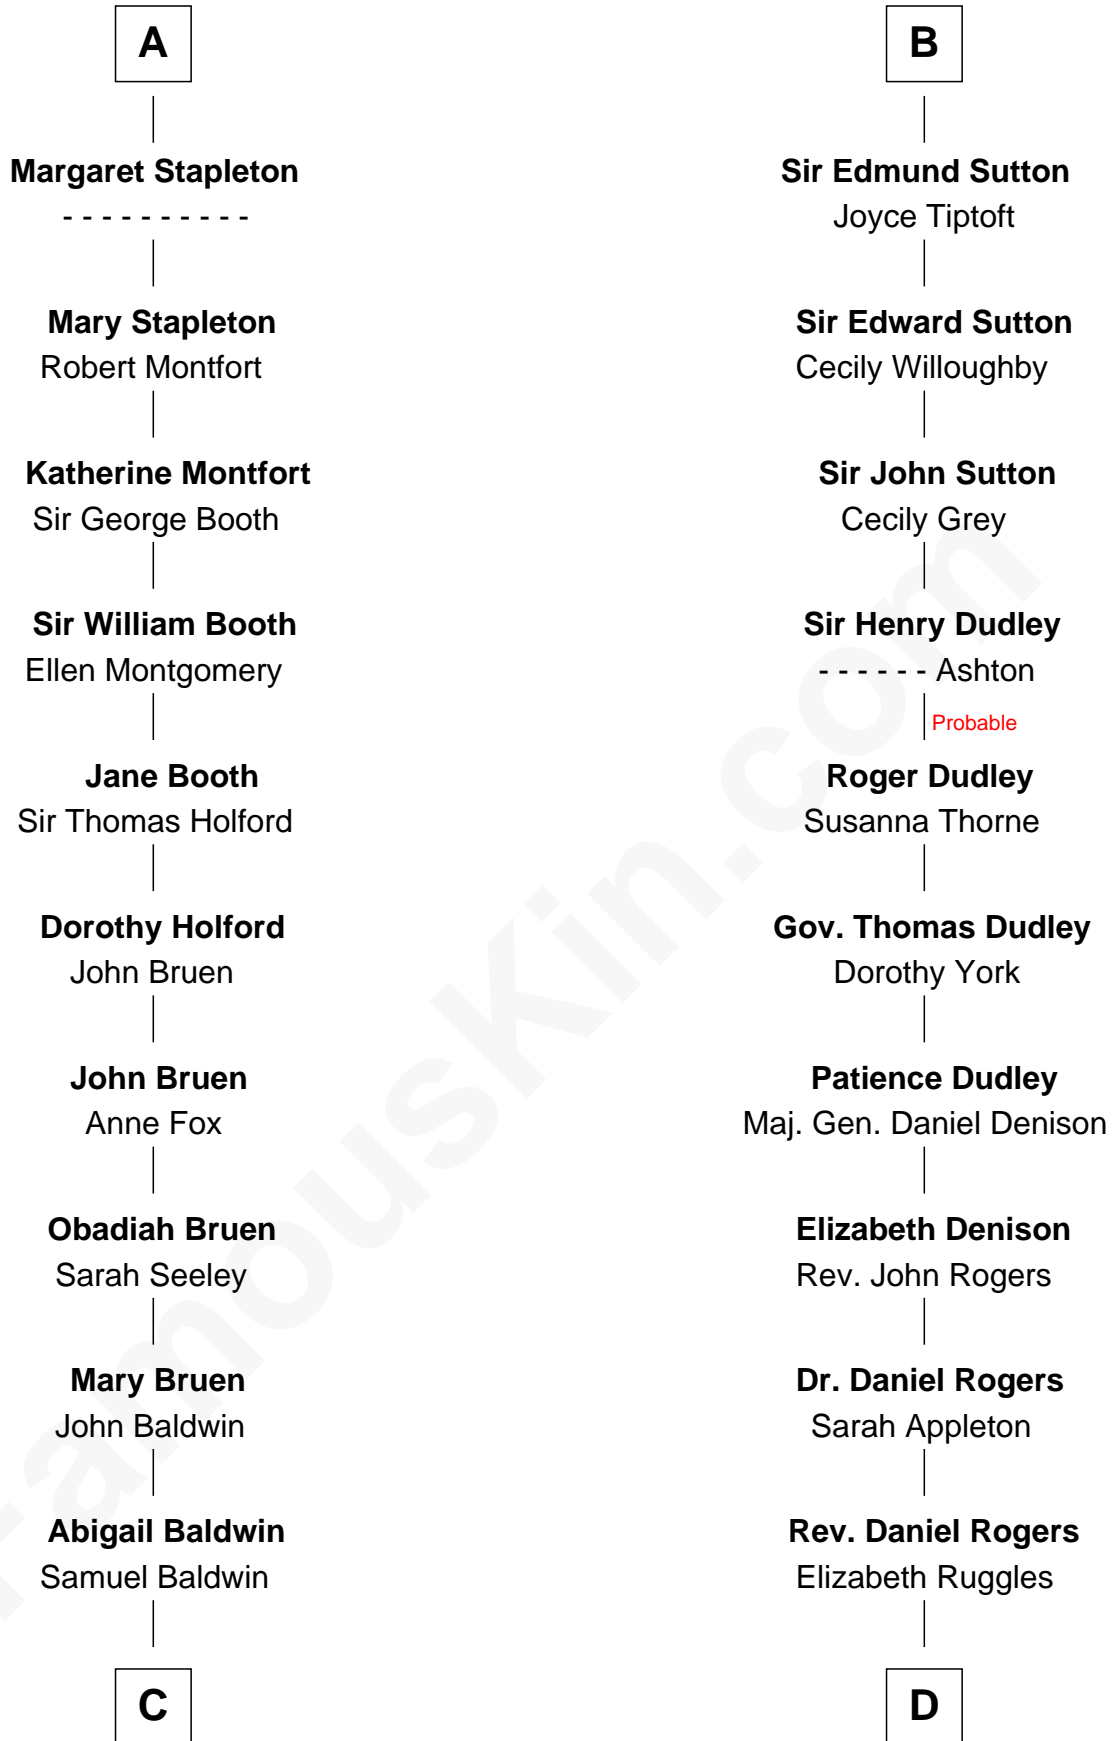

FamousKin.com

Relationship Chart of

Abraham Baldwin

Signer of the U.S. Constitution

19th cousin 1 time removed of

Colonel Robert Gould Shaw

U.S. Civil War leader of film "Glory" fame

John, King of England

with wife

not married

----- De Warenne

C

Timothy Baldwin
Bathsheba Stone

Michael Baldwin
Lucy Dudley

Abraham Baldwin
Signer of the U.S. Constitution

D

Sarah Rogers
Samuel Parkman

Elizabeth Willard Parkman
Robert Gould Shaw

Francis George Shaw
Sarah Blake Sturgis

Colonel Robert Gould Shaw
Main character in film "Glory"

FamousKin.com