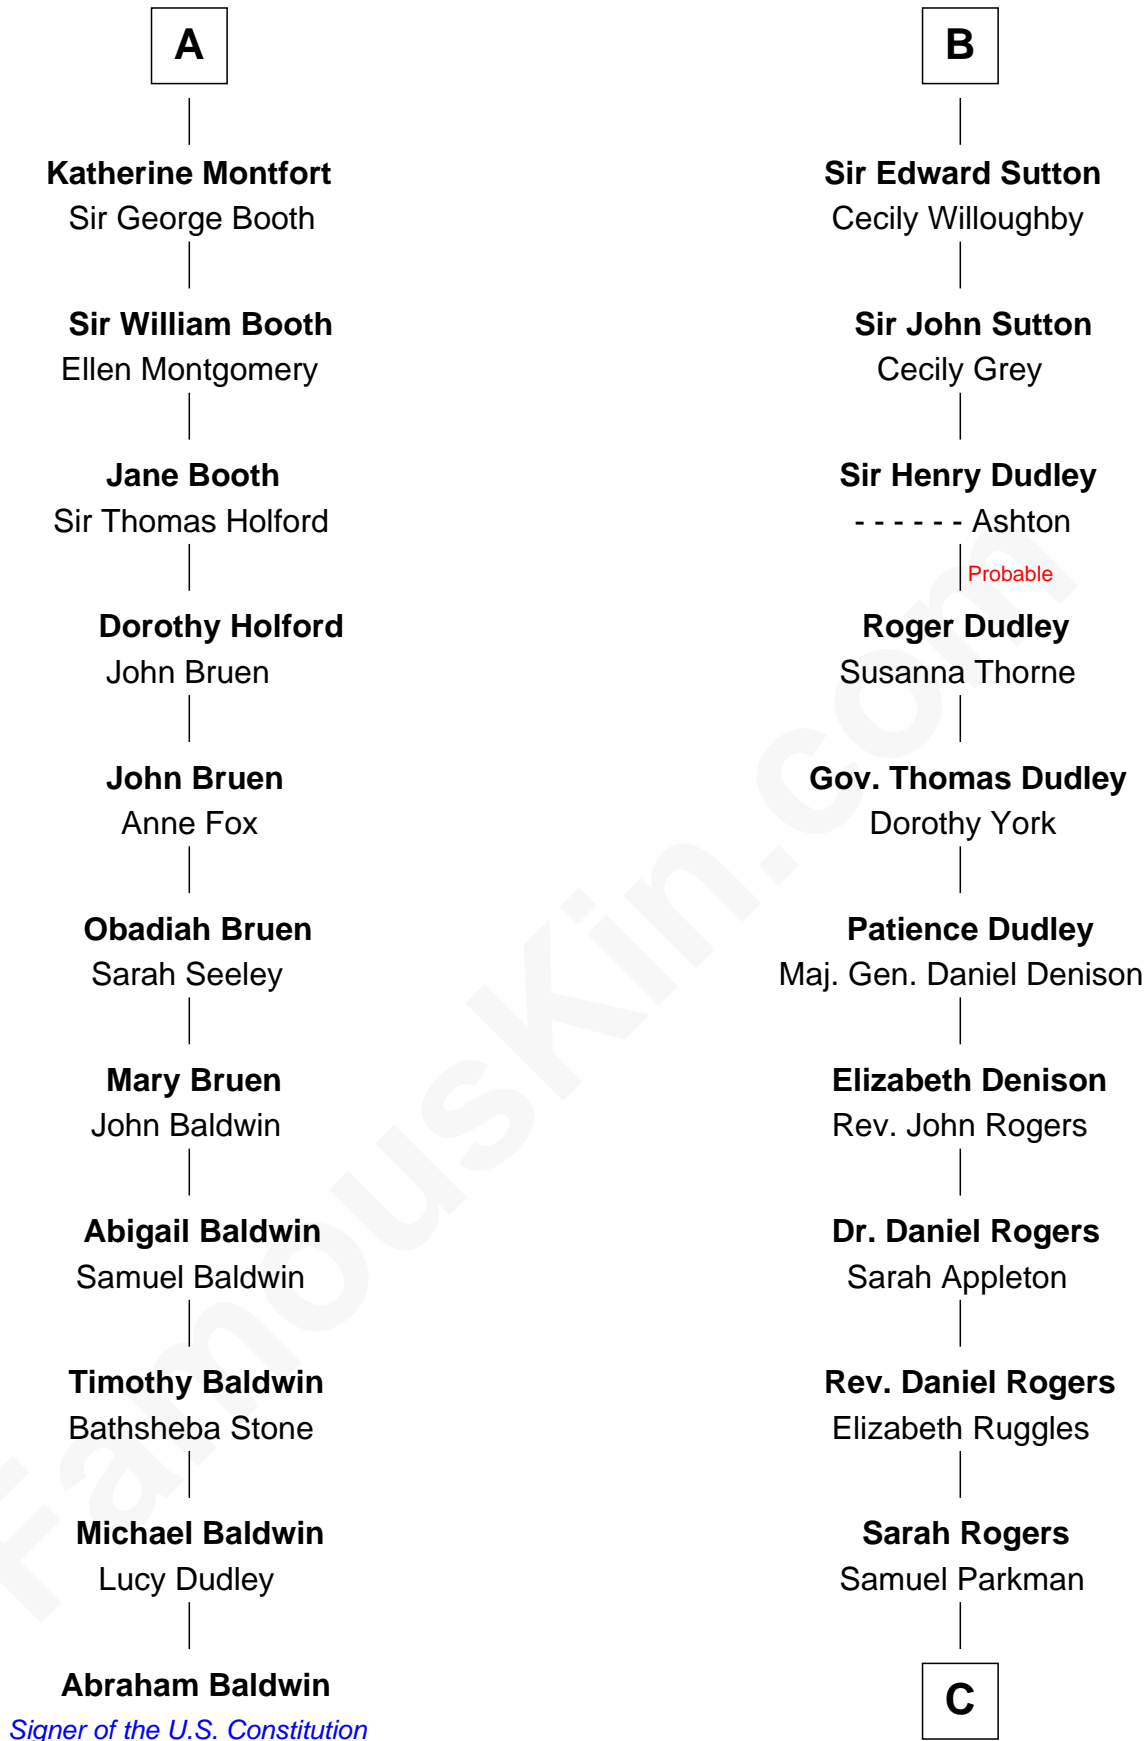

FamousKin.com

Relationship Chart of

Abraham Baldwin

Signer of the U.S. Constitution

17th cousin 2 times removed of

Colonel Robert Gould Shaw

U.S. Civil War leader of film "Glory" fame

C

Elizabeth Willard Parkman

Robert Gould Shaw

Francis George Shaw

Sarah Blake Sturgis

Colonel Robert Gould Shaw

Main character in film "Glory"

FamousKin.com