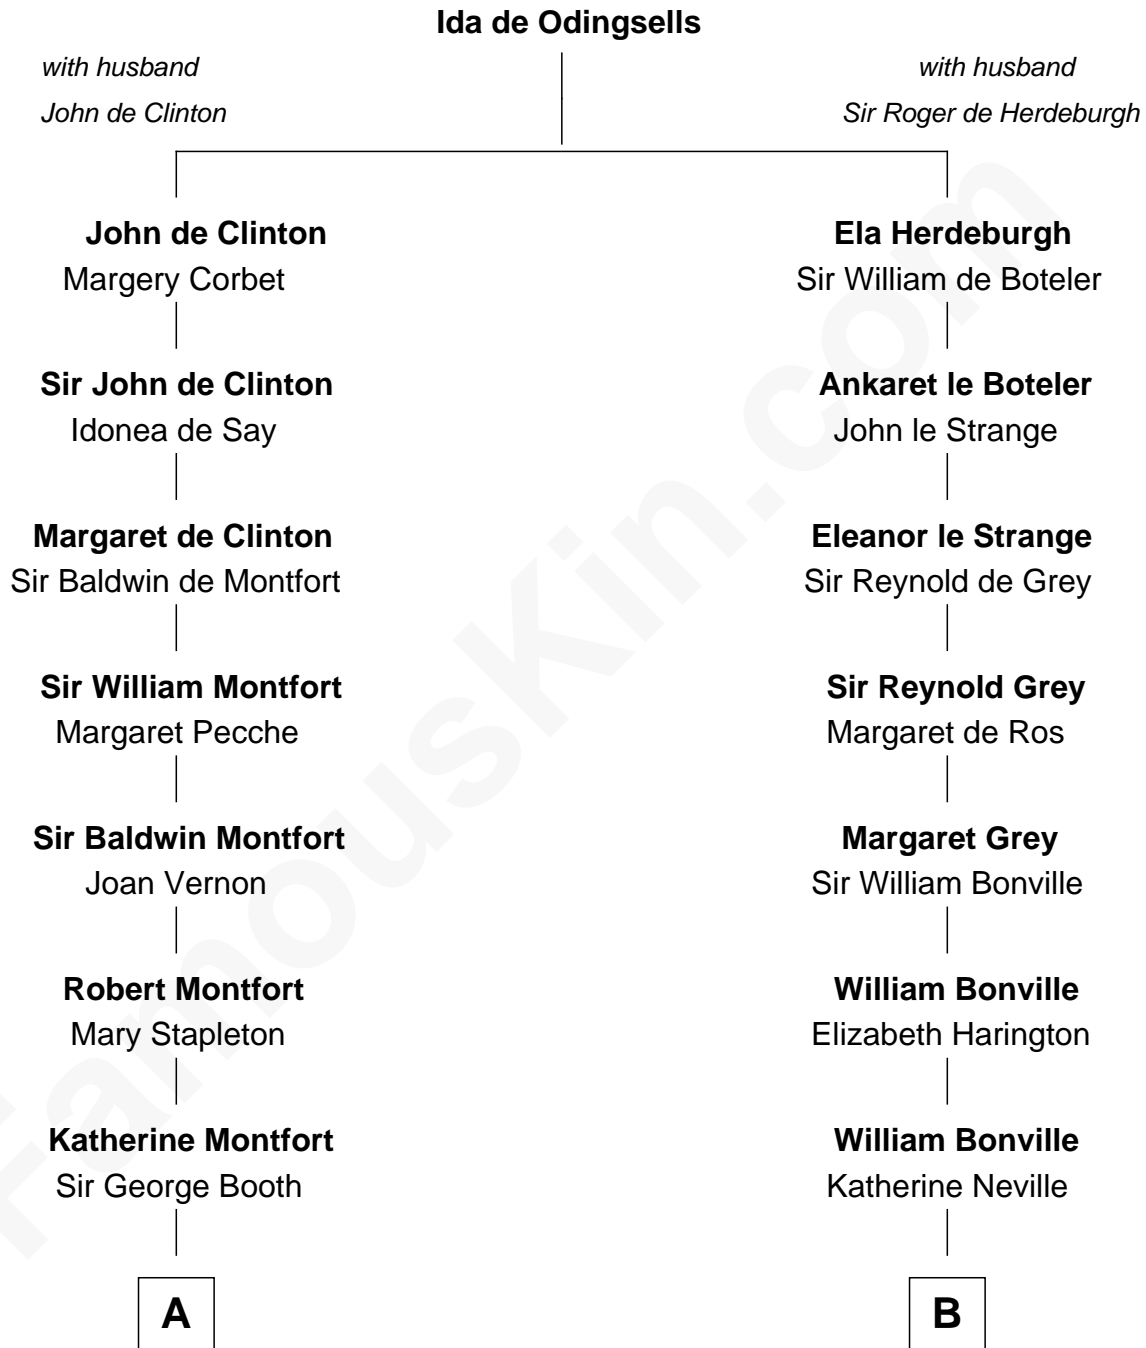

## Relationship Chart of

### Abraham Baldwin

*Signer of the U.S. Constitution*

16th cousin 3 times removed of

### Colonel Robert Gould Shaw

*U.S. Civil War leader of film "Glory" fame*

**C**

—  
**Elizabeth Willard Parkman**

Robert Gould Shaw

—  
**Francis George Shaw**

Sarah Blake Sturgis

—  
**Colonel Robert Gould Shaw**

*Main character in film "Glory"*

FamousKin.com