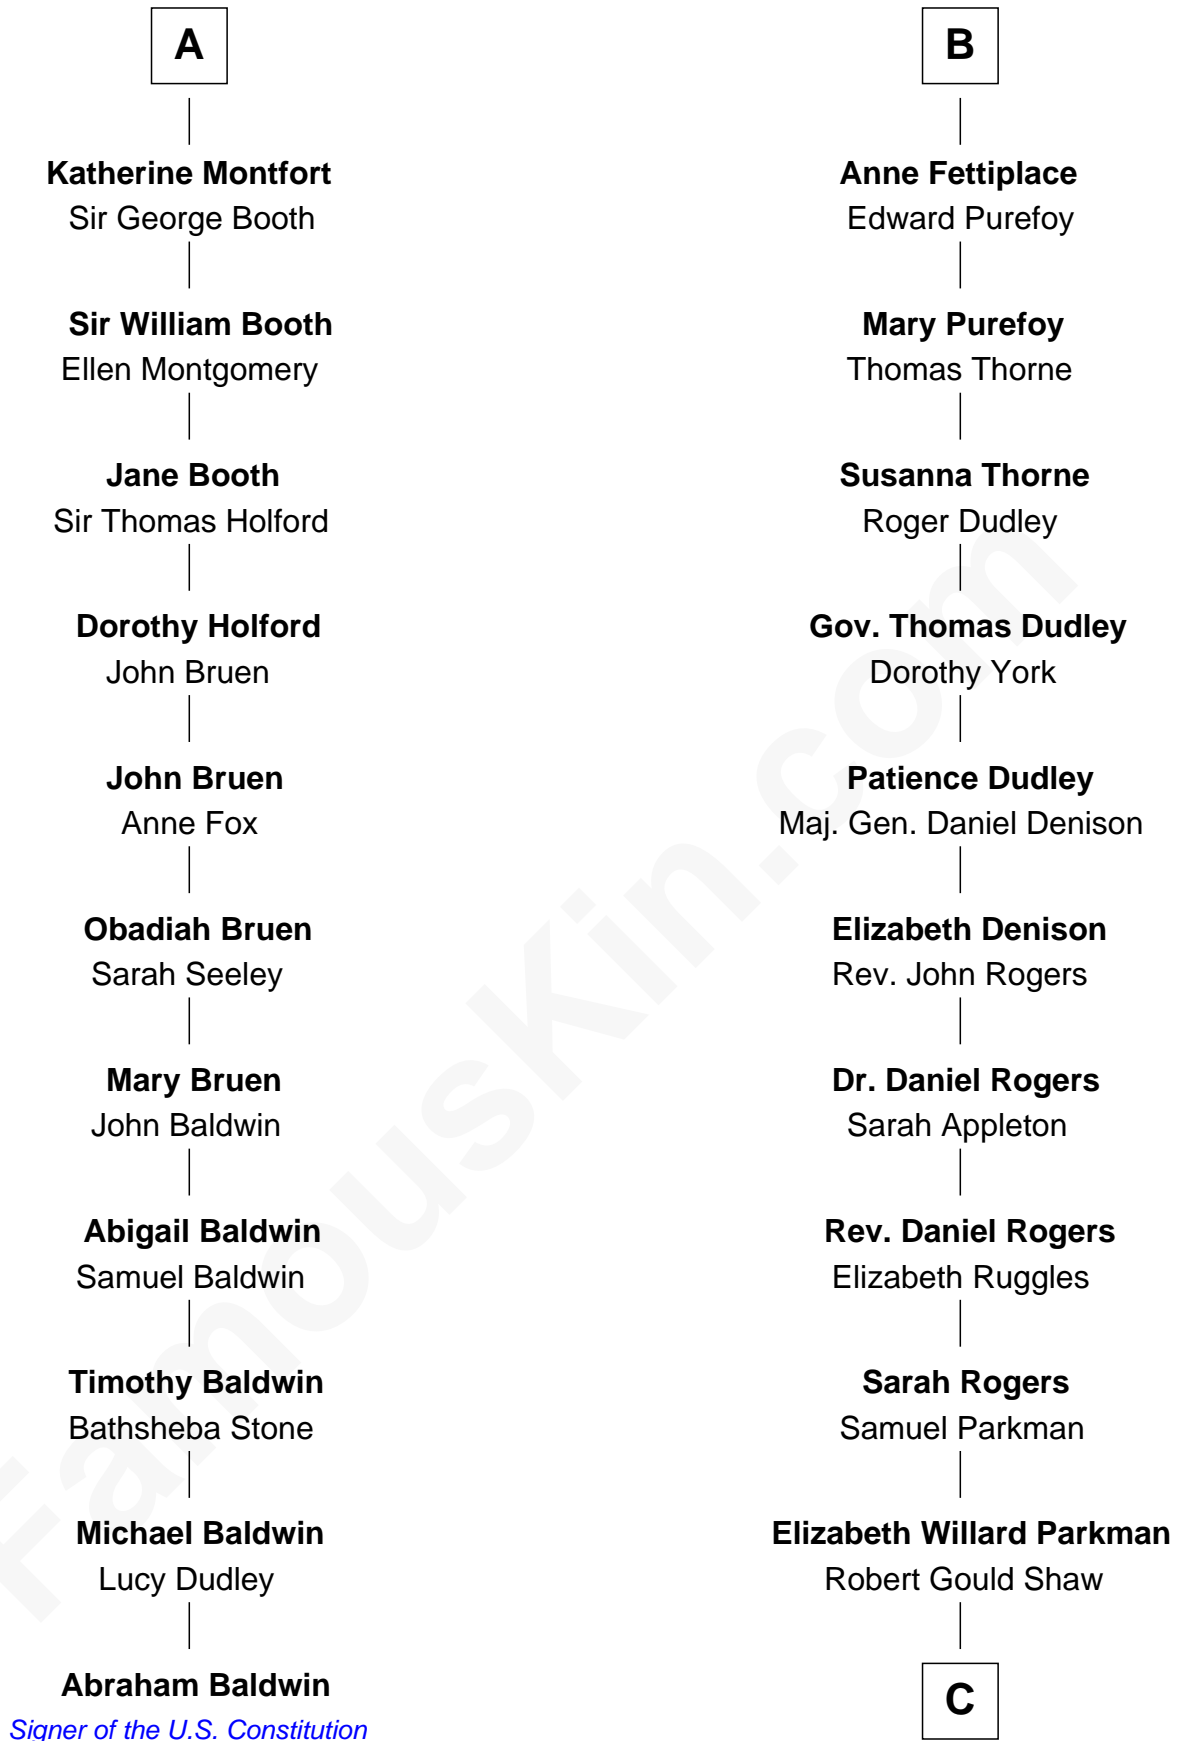

FamousKin.com

Relationship Chart of

Abraham Baldwin

Signer of the U.S. Constitution

17th cousin 1 time removed of

Colonel Robert Gould Shaw

U.S. Civil War leader of film "Glory" fame

C

Francis George Shaw

Sarah Blake Sturgis

Colonel Robert Gould Shaw

Main character in film "Glory"

FamousKin.com