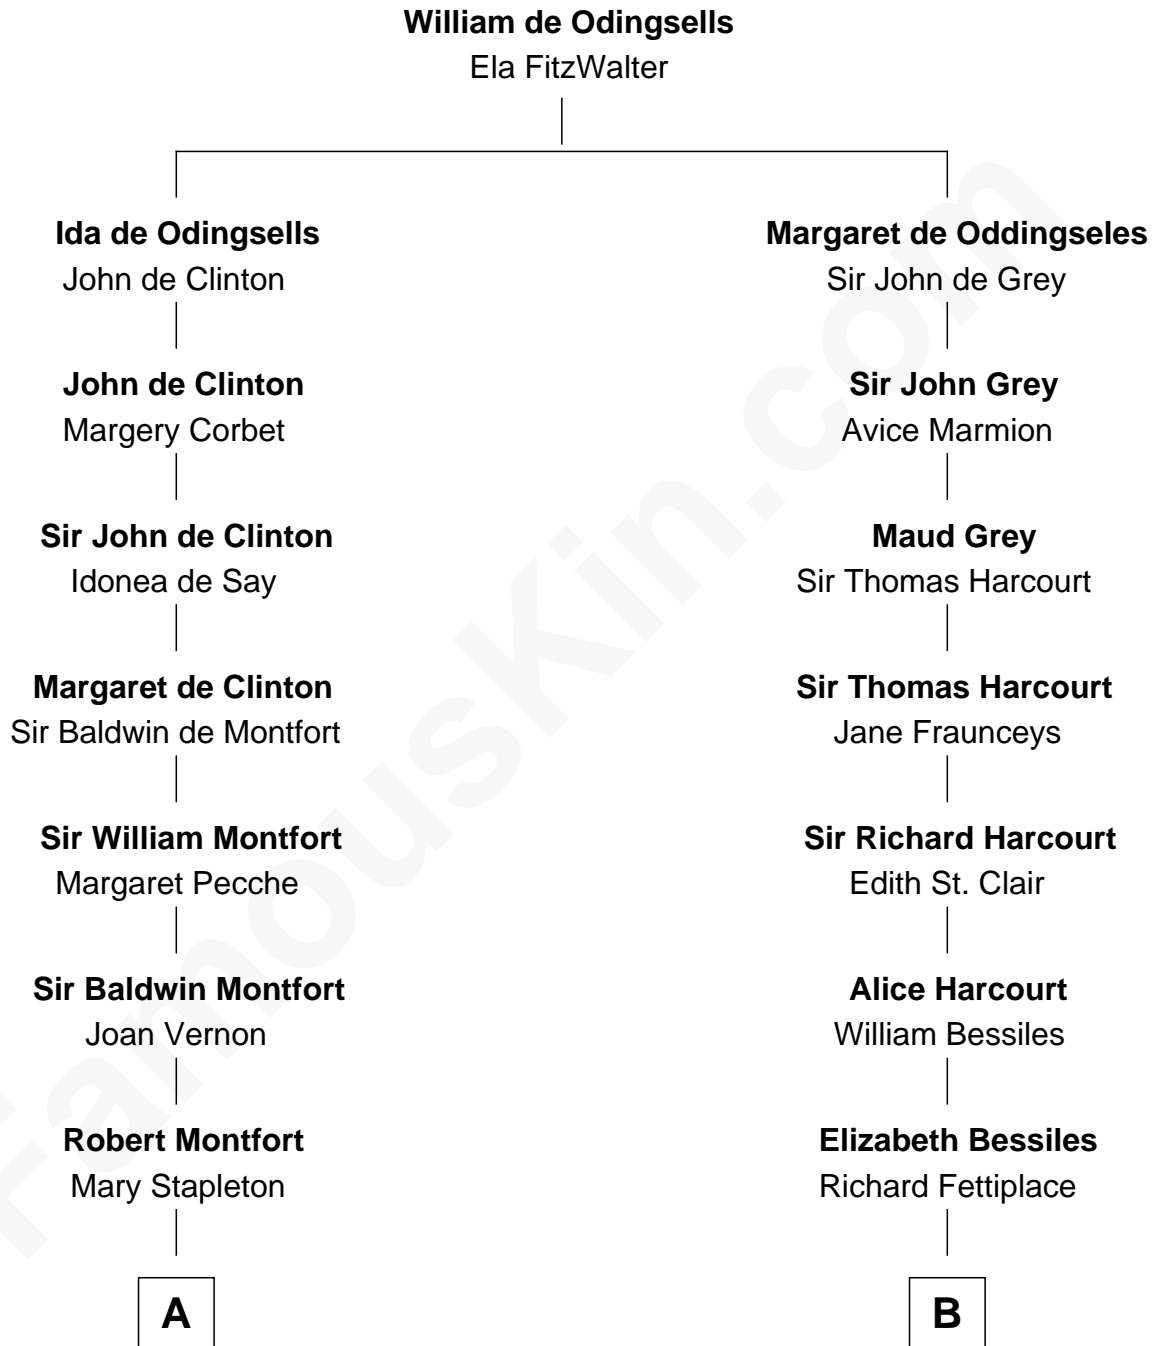

FamousKin.com

Relationship Chart of

Abraham Baldwin

Signer of the U.S. Constitution

17th cousin 1 time removed of

Colonel Robert Gould Shaw

U.S. Civil War leader of film "Glory" fame

C

Francis George Shaw

Sarah Blake Sturgis

Colonel Robert Gould Shaw

Main character in film "Glory"

FamousKin.com