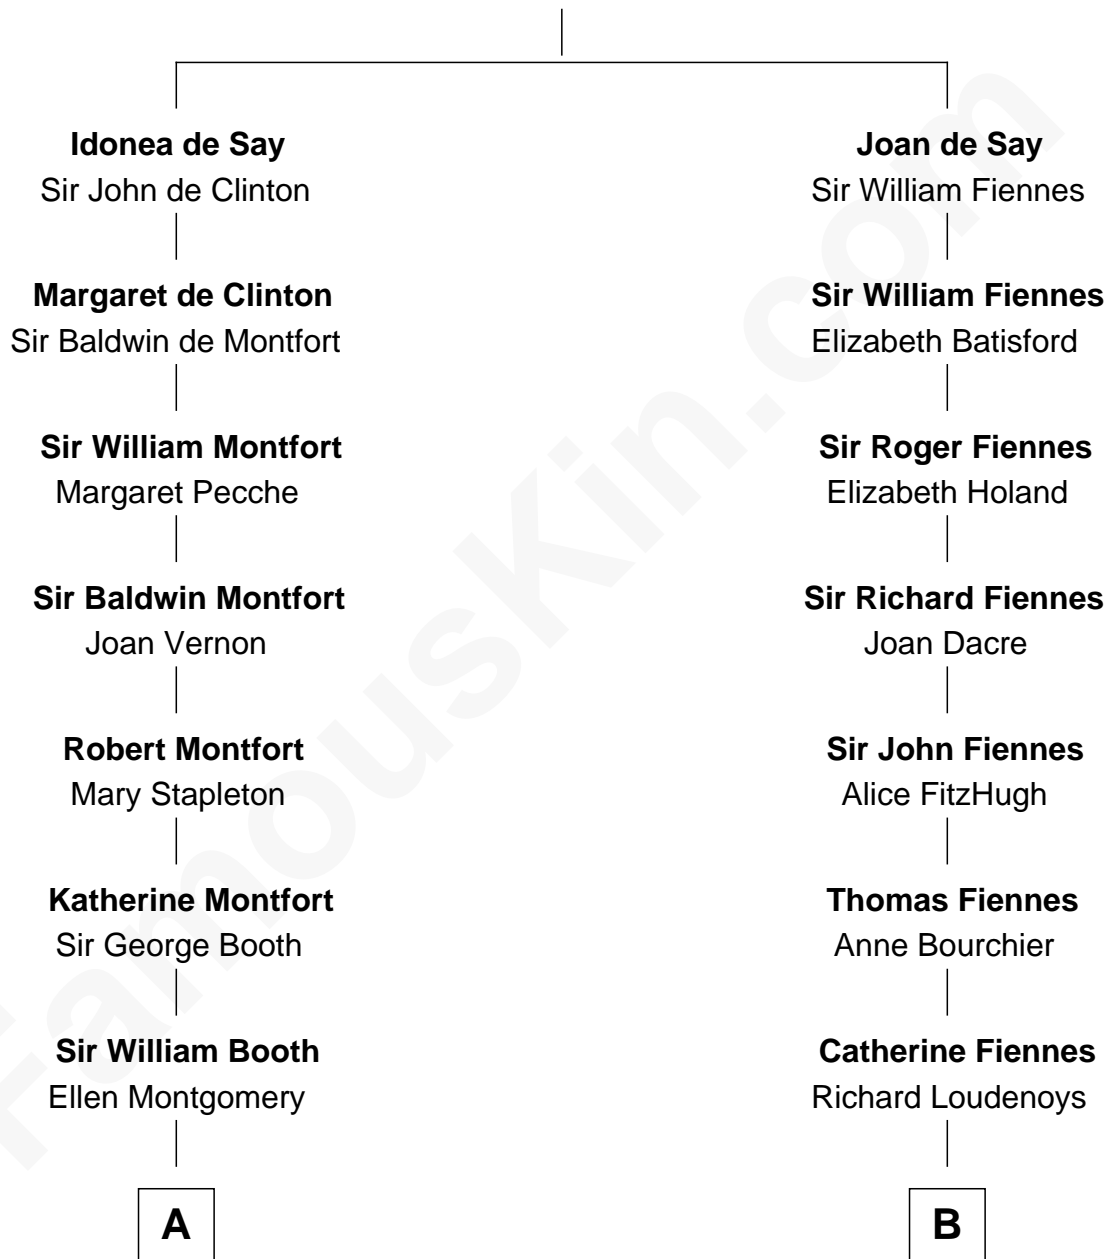

FamousKin.com

Relationship Chart of

Abraham Baldwin

Signer of the U.S. Constitution

15th cousin 6 times removed of

Anne Baxter

Movie Actress

Sir Geoffrey de Say

Maud de Beauchamp

C

Rev. David Wright

Abigail Goddard

William Carey Wright

Anna Lloyd Jones

Frank Lloyd Wright

Catherine L. Tobin