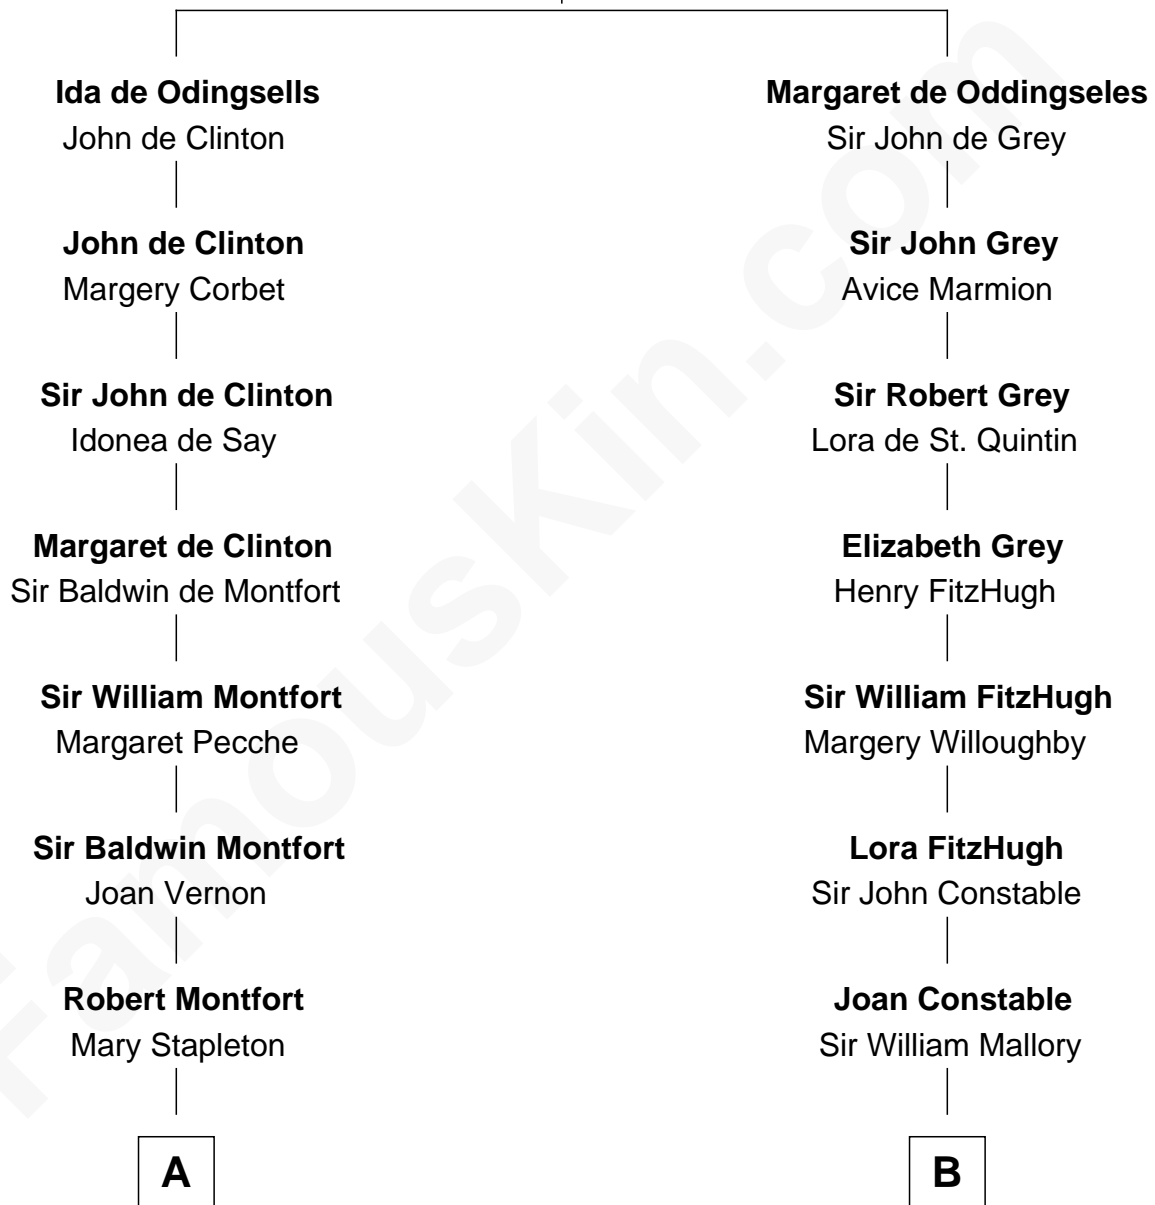

FamousKin.com

Relationship Chart of

Abraham Baldwin

Signer of the U.S. Constitution

17th cousin 4 times removed of

Liza Minnelli

Singer and Actress

William de Odingsells

Ela FitzWalter

C

John Aldridge Baugh

Mary Ann Marable

Elizabeth Baugh

William Tecumseh Gumm

Francis Avent Gumm

Ethel Marian Milne