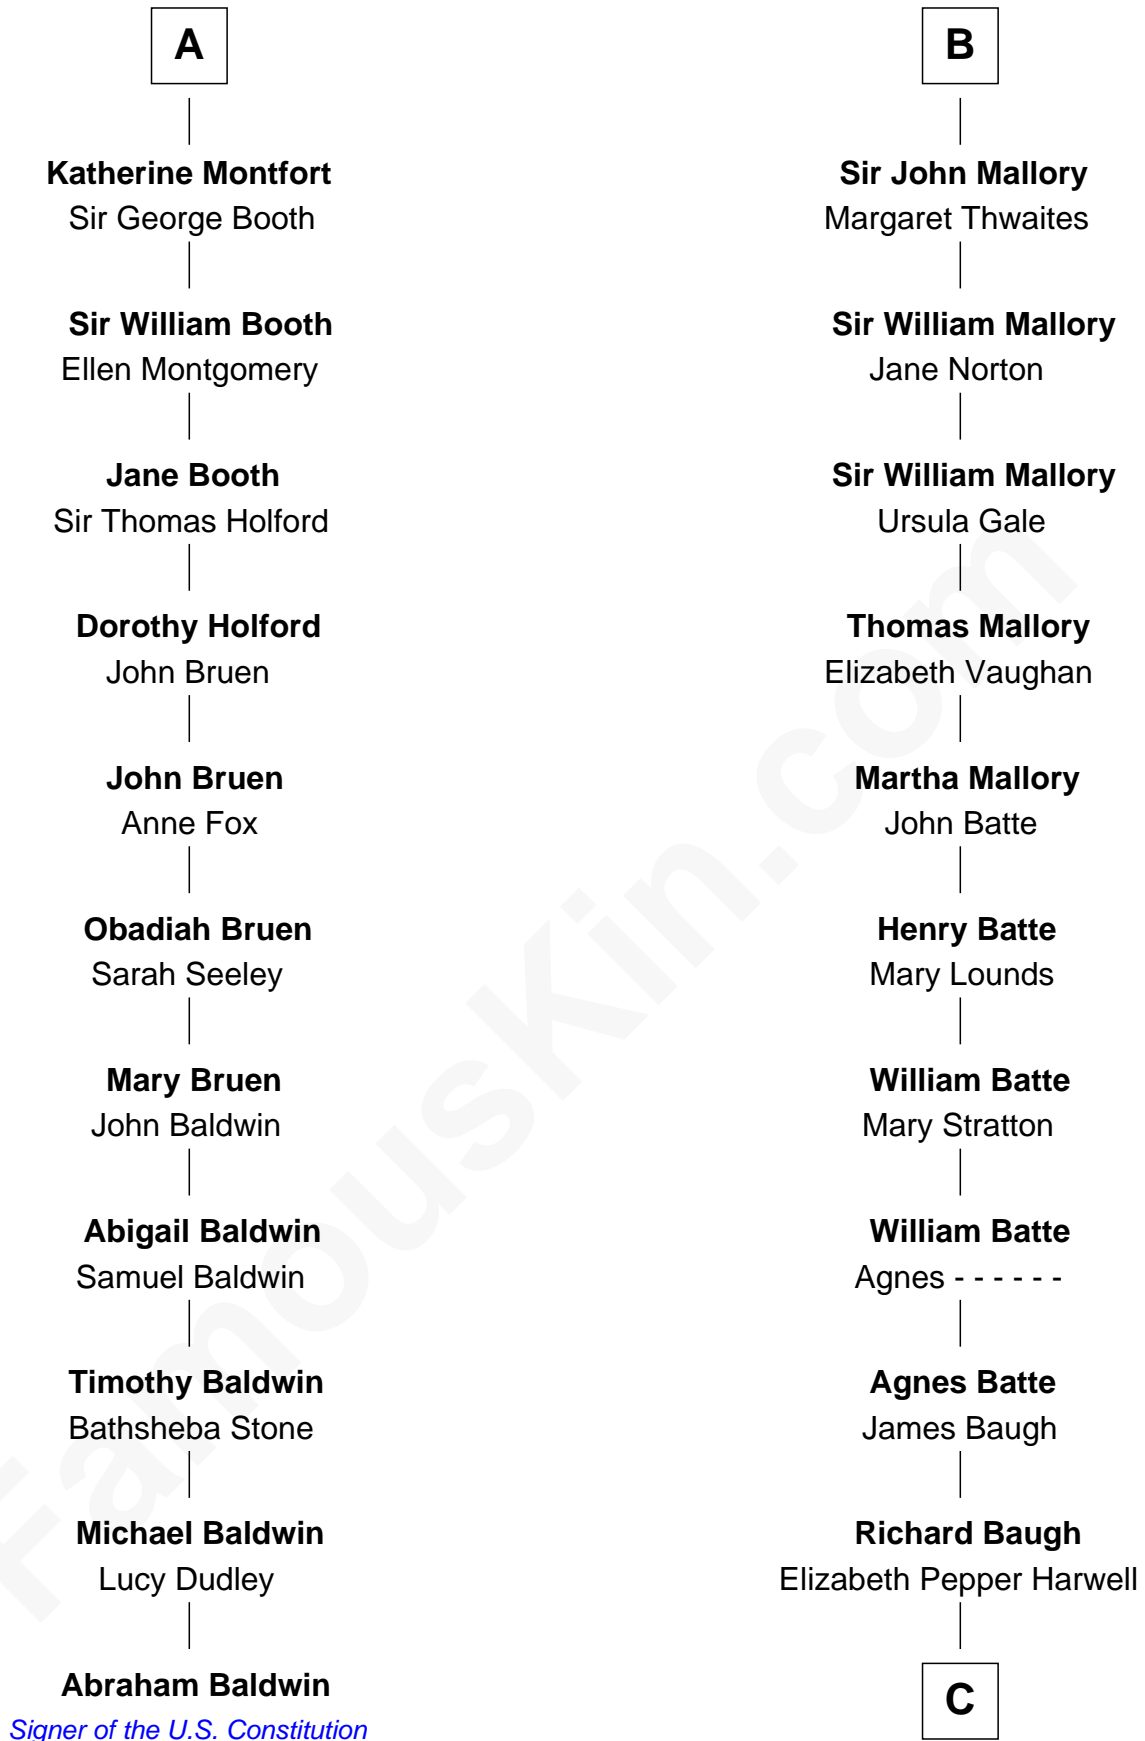

FamousKin.com

Relationship Chart of

Abraham Baldwin

Signer of the U.S. Constitution

17th cousin 4 times removed of

Liza Minnelli

Singer and Actress

William de Odingsells

Ela FitzWalter

C

John Aldridge Baugh

Mary Ann Marable

Elizabeth Baugh

William Tecumseh Gumm

Francis Avent Gumm

Ethel Marian Milne