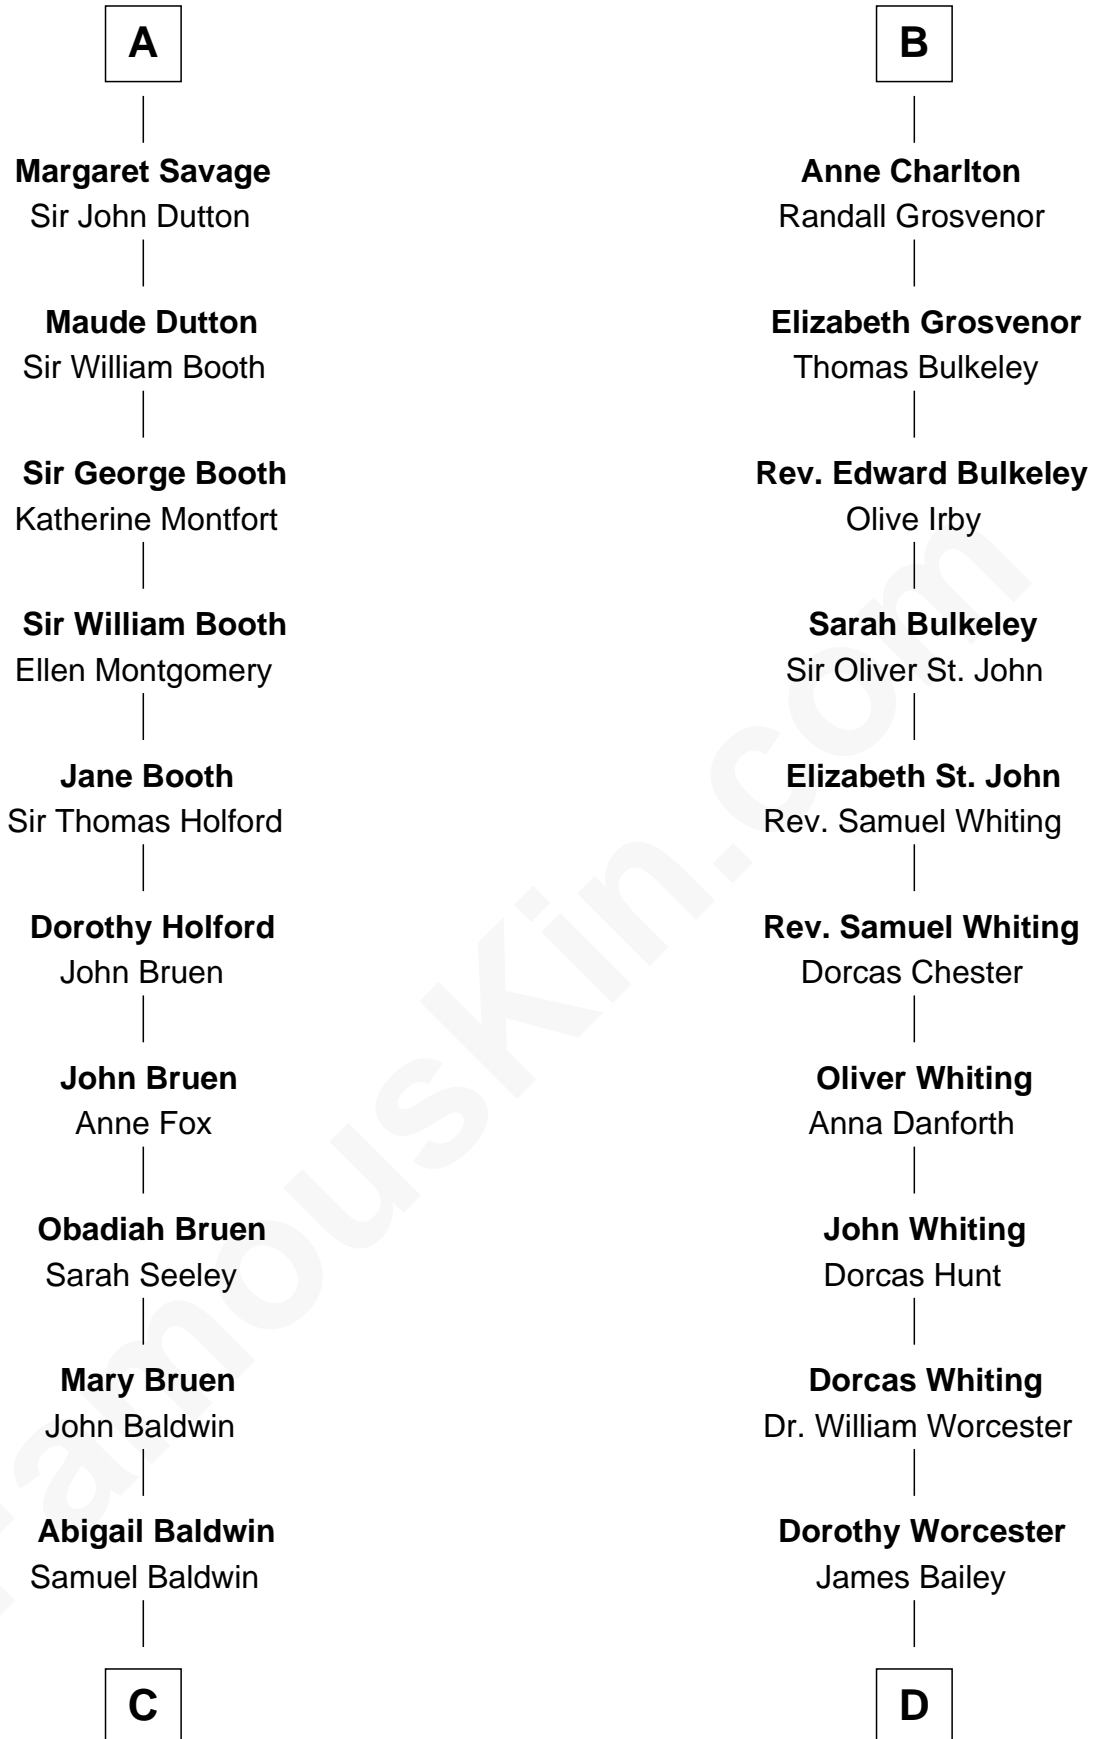

FamousKin.com Relationship Chart of

Abraham Baldwin

Signer of the U.S. Constitution

19th cousin 2 times removed of

Bette Davis

Movie Actress

Sir Roger de Somery

Nichole d'Aubenev

Margaret de Somery

Ralph Basset

Ralph Basset

Hawise - - - - -

Margaret Basset

Edmund de Stafford

Ralph de Stafford

Katherine de Hastang

Margaret - - - - -

Mary Corbet

Robert Charlton

Richard Charlton

Elizabeth Mainwaring

B

C

Timothy Baldwin
Bathsheba Stone

Michael Baldwin
Lucy Dudley

Abraham Baldwin
Signer of the U.S. Constitution

D

Benjamin W. Bailey
Latta Hopkins

Harriet Jane Bailey
Charles Otis Thompson

Harriet Eugenia Thompson
William Aaron Favor

Ruth Augusta Favor
Harlow Morrell Davis