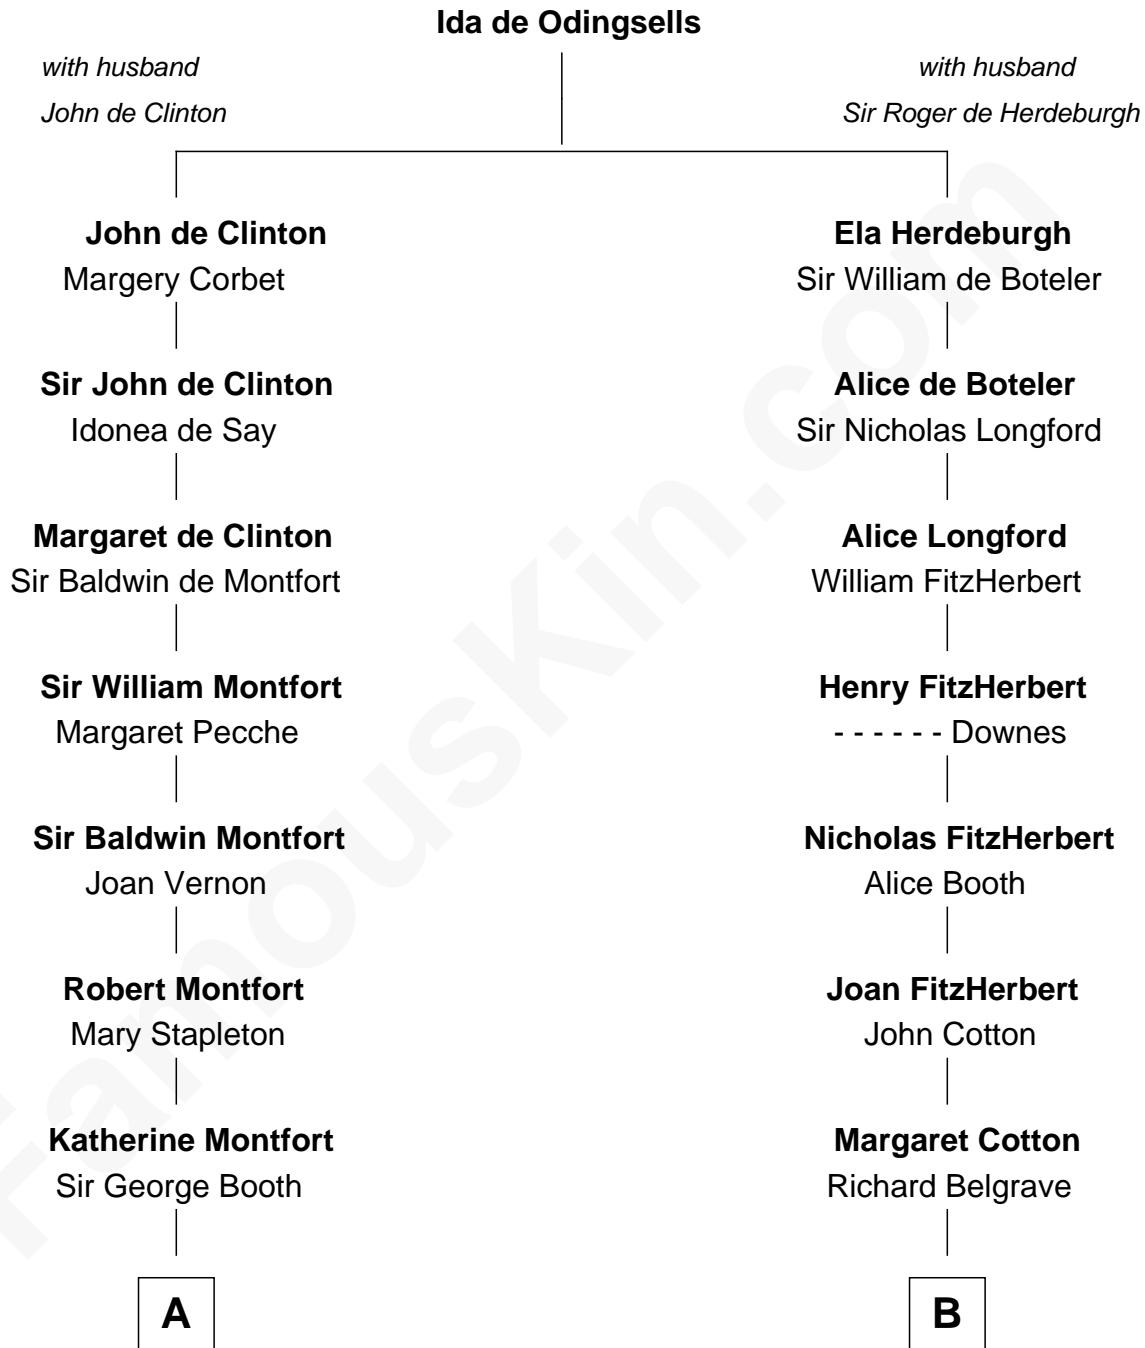

FamousKin.com

Relationship Chart of

Abraham Baldwin

Signer of the U.S. Constitution

16th cousin 5 times removed of

Bette Davis

Movie Actress

C

Benjamin W. Bailey

Latta Hopkins

Harriet Jane Bailey

Charles Otis Thompson

Harriet Eugenia Thompson

William Aaron Favor

Ruth Augusta Favor

Harlow Morrell Davis