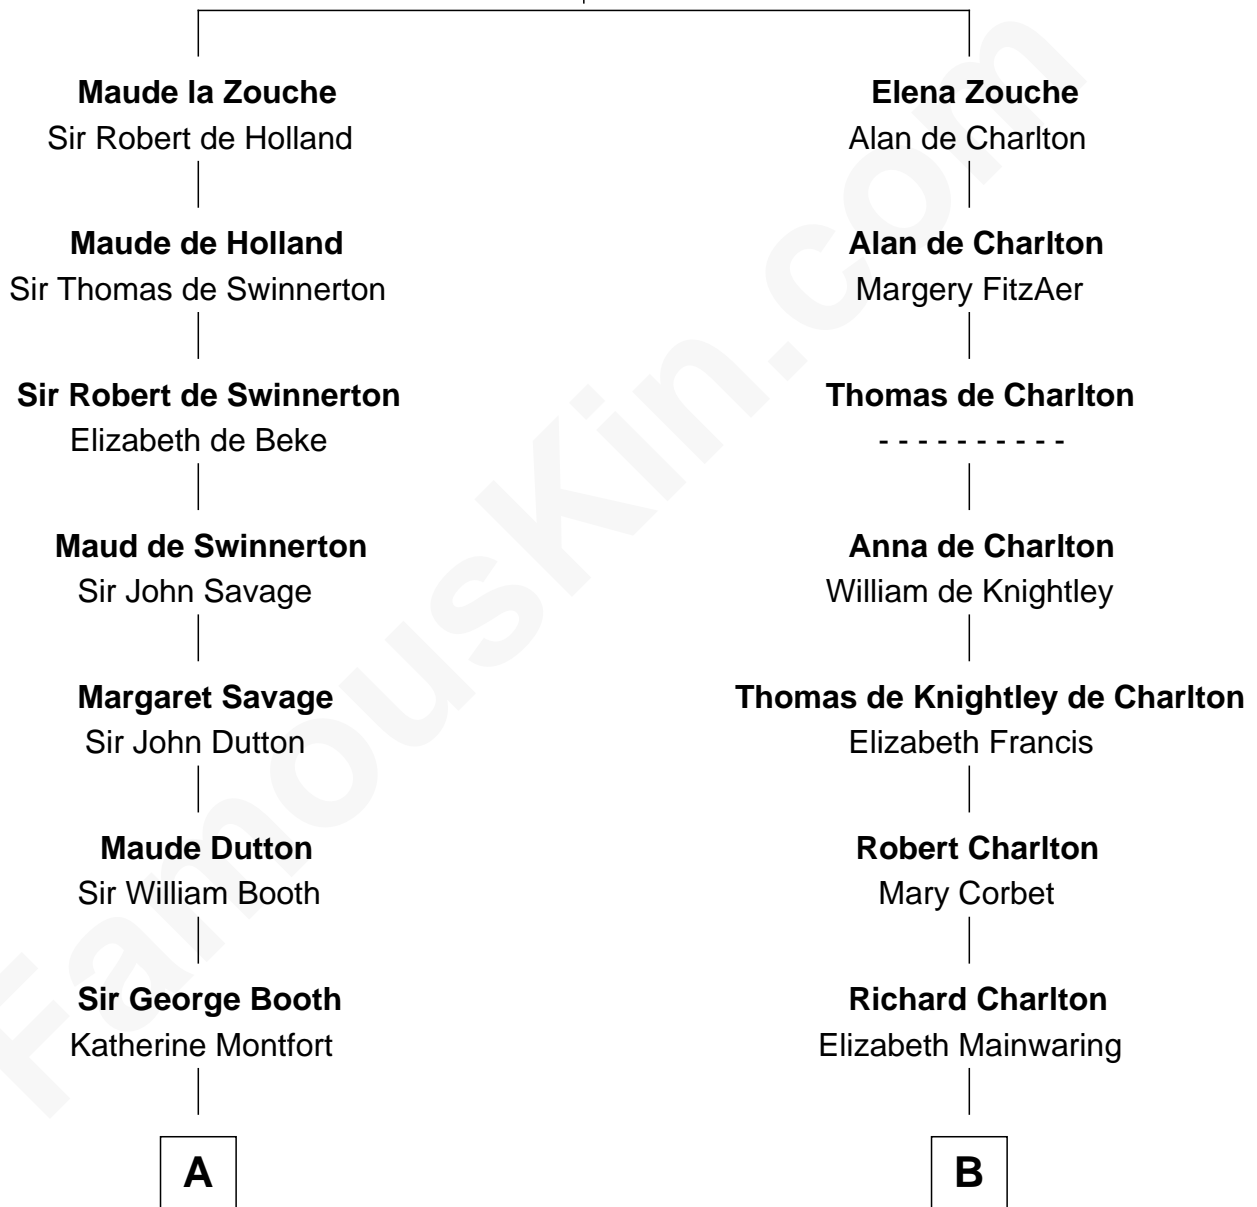

FamousKin.com

Relationship Chart of

Abraham Baldwin

Signer of the U.S. Constitution

16th cousin 5 times removed of

Bette Davis

Movie Actress

Sir Alan la Zouche

Eleanor de Segrave

C

Benjamin W. Bailey

Latta Hopkins

Harriet Jane Bailey

Charles Otis Thompson

Harriet Eugenia Thompson

William Aaron Favor