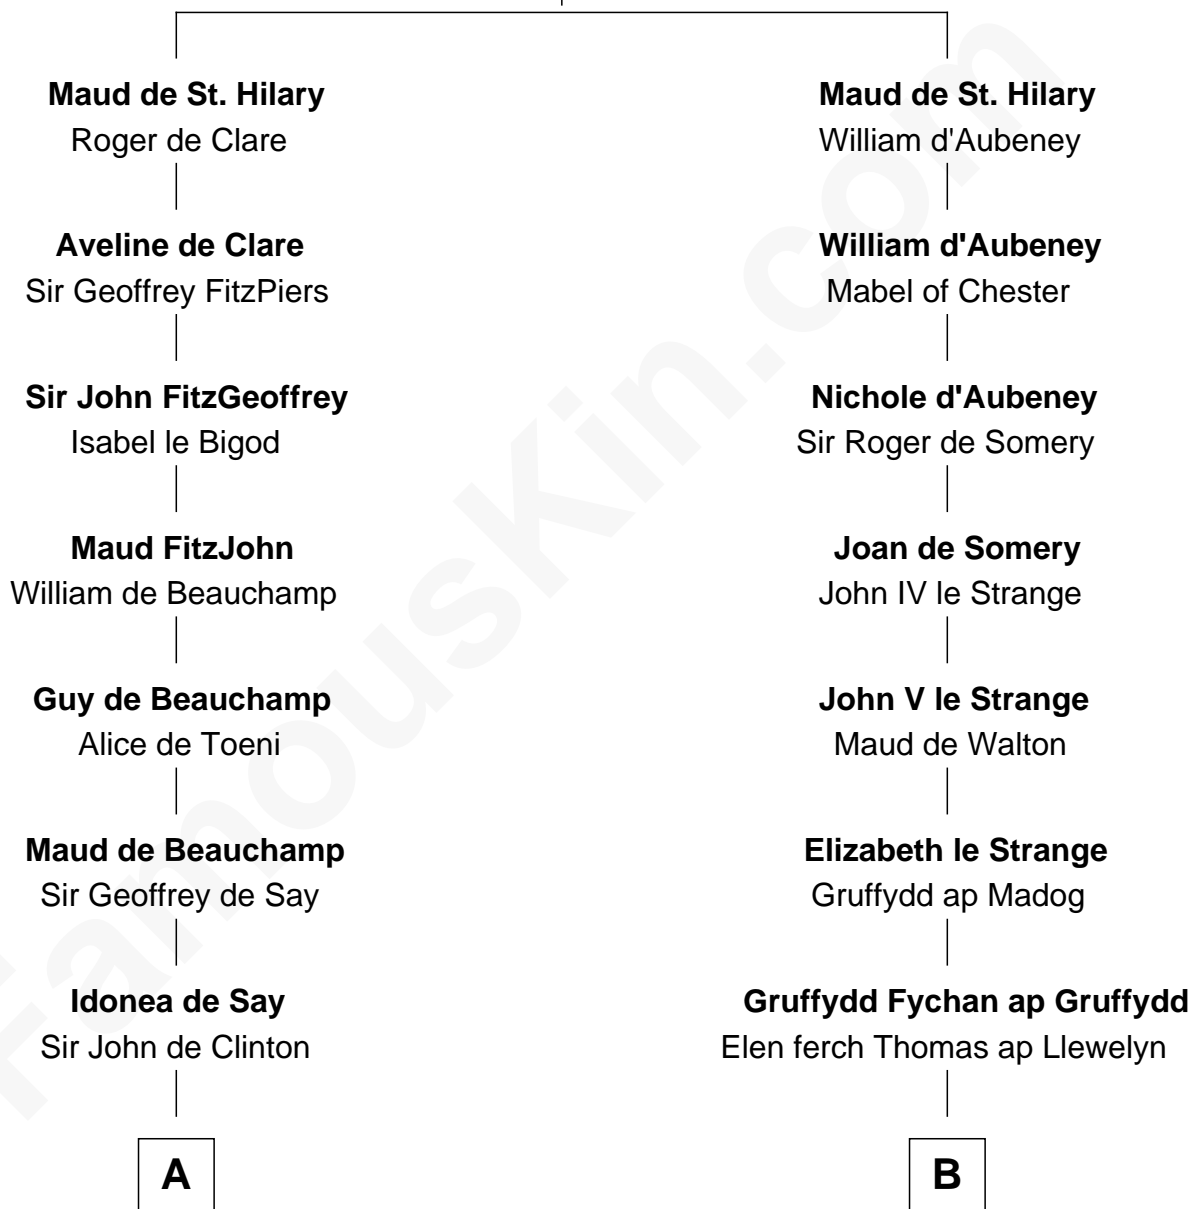

# FamousKin.com Relationship Chart of

**Abraham Baldwin**

*Signer of the U.S. Constitution*

21st cousin of

**Eliphalet Remington**

*Founder of Remington Arms Company*

**James de St. Hilary**

Aveline - - - - -

**C**

**Mary Bruen**  
John Baldwin

**Abigail Baldwin**  
Samuel Baldwin

**Timothy Baldwin**  
Bathsheba Stone

**Michael Baldwin**  
Lucy Dudley

**Abraham Baldwin**  
*Signer of the U.S. Constitution*

**D**