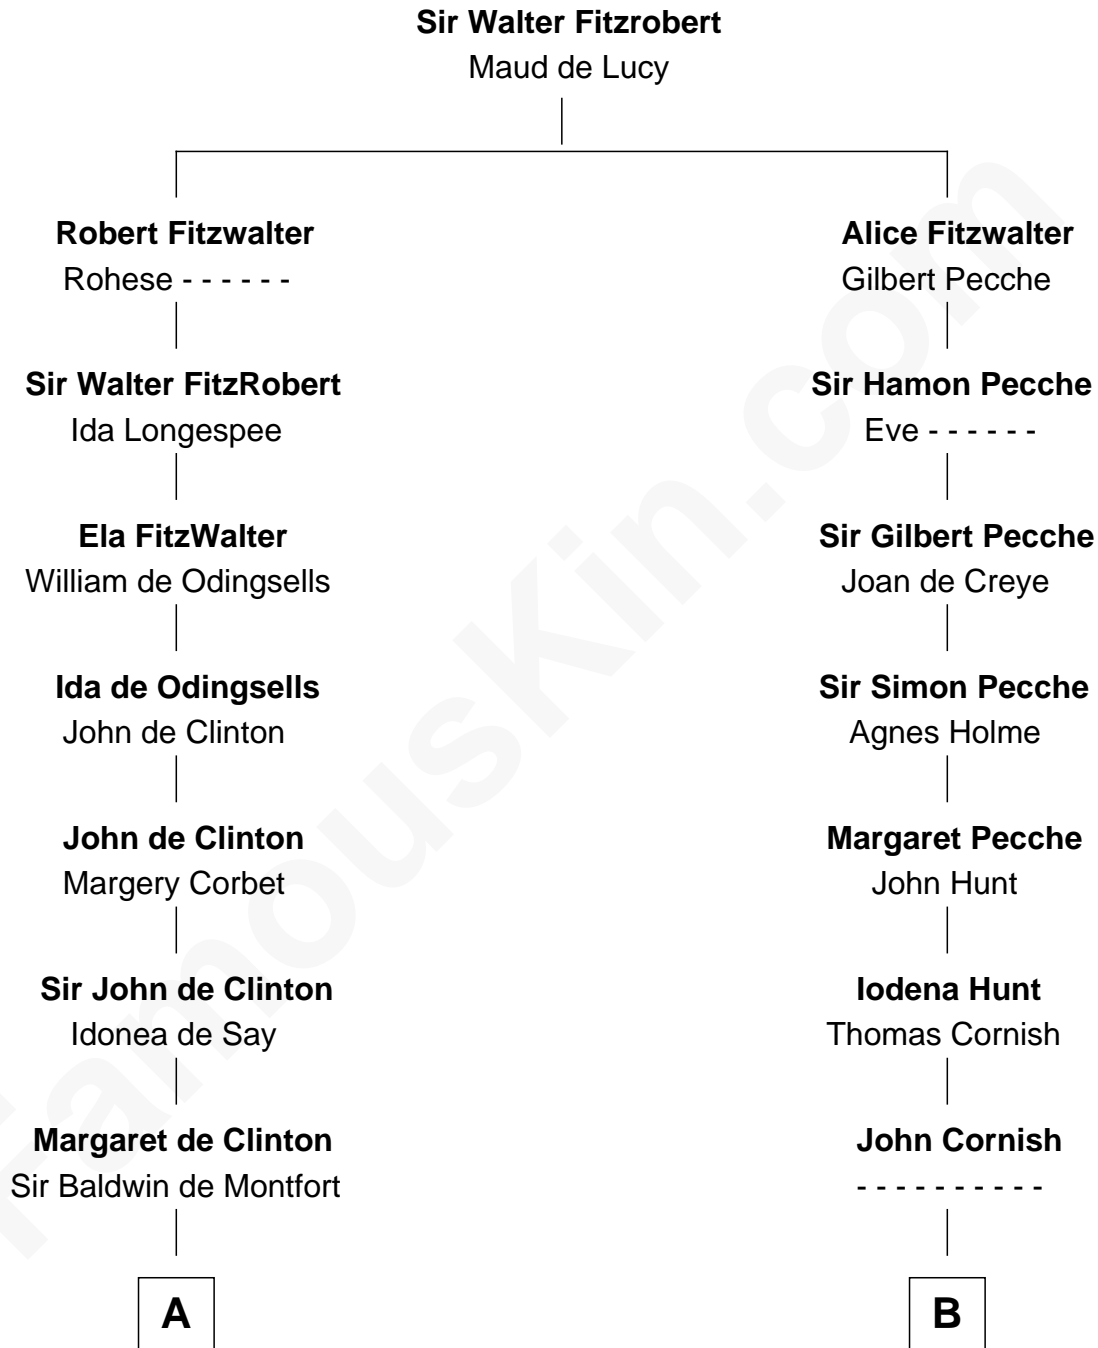

FamousKin.com Relationship Chart of

Abraham Baldwin

Signer of the U.S. Constitution

19th cousin 1 time removed of

Eliphalet Remington

Founder of Remington Arms Company

C

Abigail Baldwin

Samuel Baldwin

Timothy Baldwin

Bathsheba Stone

Michael Baldwin

Lucy Dudley

Abraham Baldwin

Signer of the U.S. Constitution

D