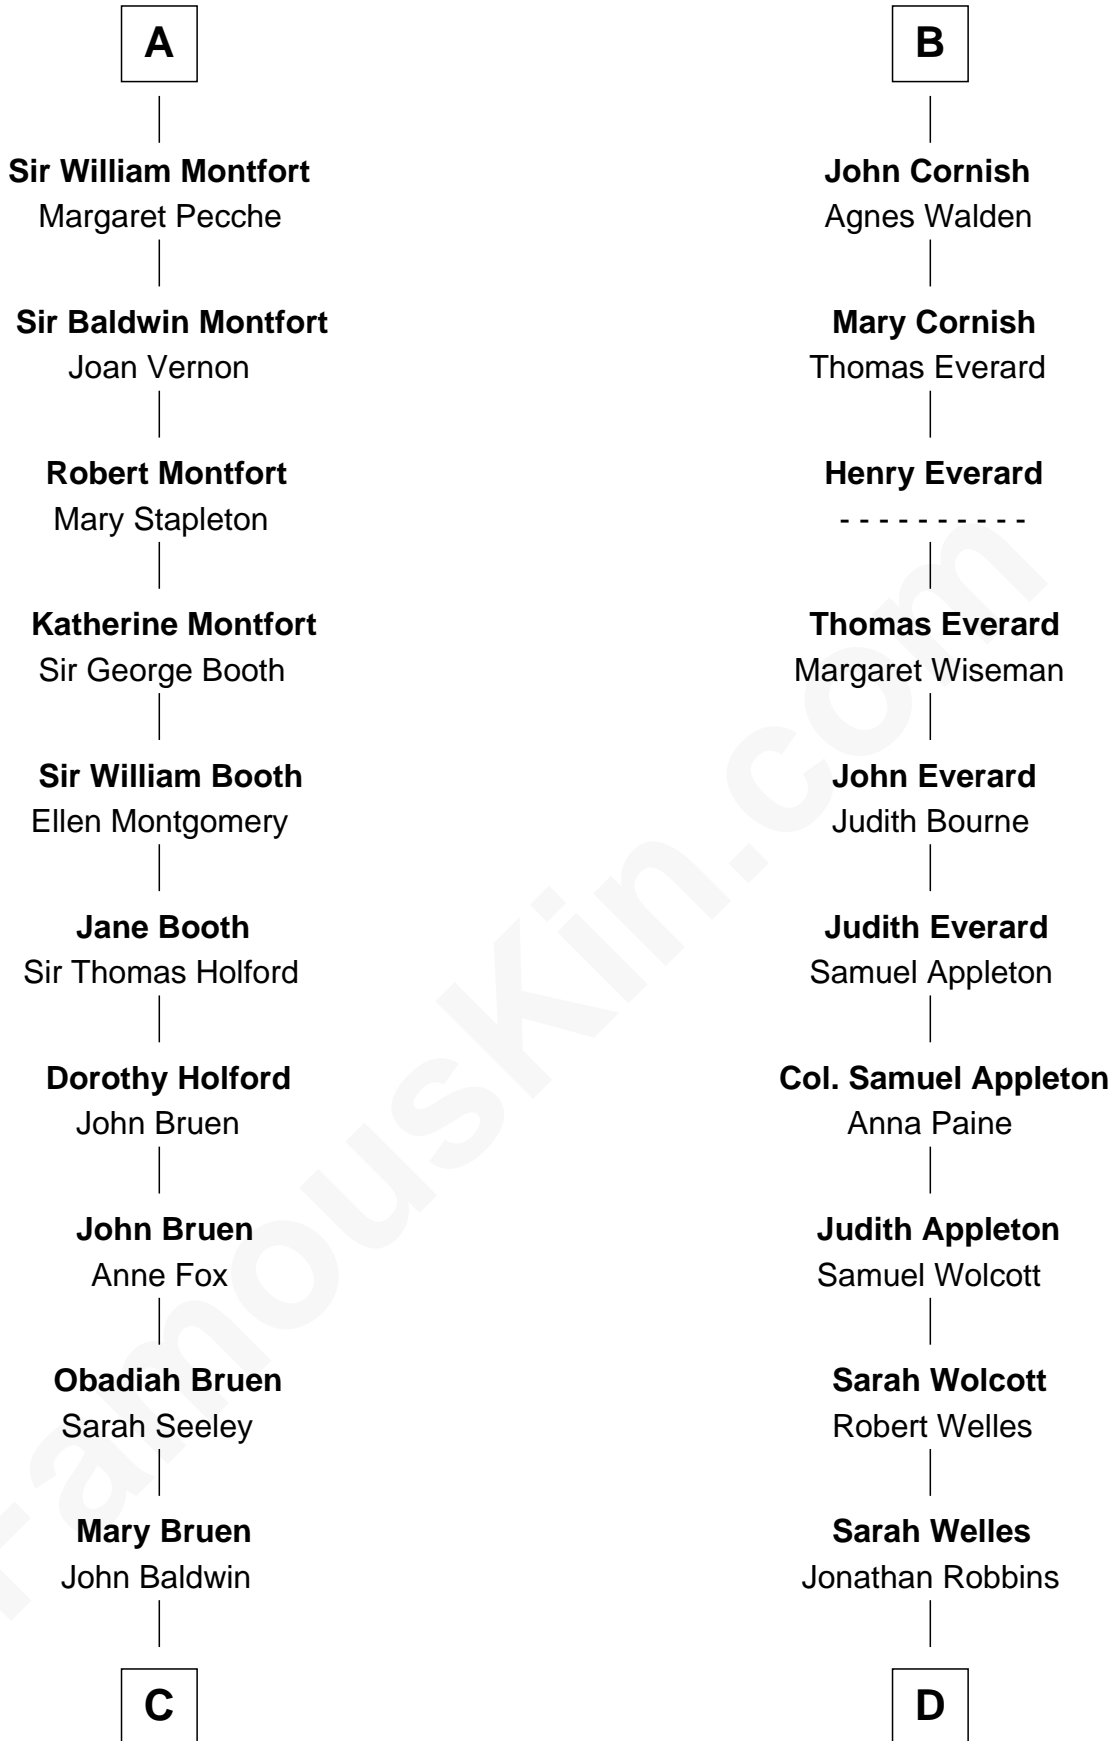

FamousKin.com Relationship Chart of

Abraham Baldwin

Signer of the U.S. Constitution

19th cousin 1 time removed of

Eliphalet Remington

Founder of Remington Arms Company

C

Abigail Baldwin

Samuel Baldwin

Timothy Baldwin

Bathsheba Stone

Michael Baldwin

Lucy Dudley

Abraham Baldwin

Signer of the U.S. Constitution

D