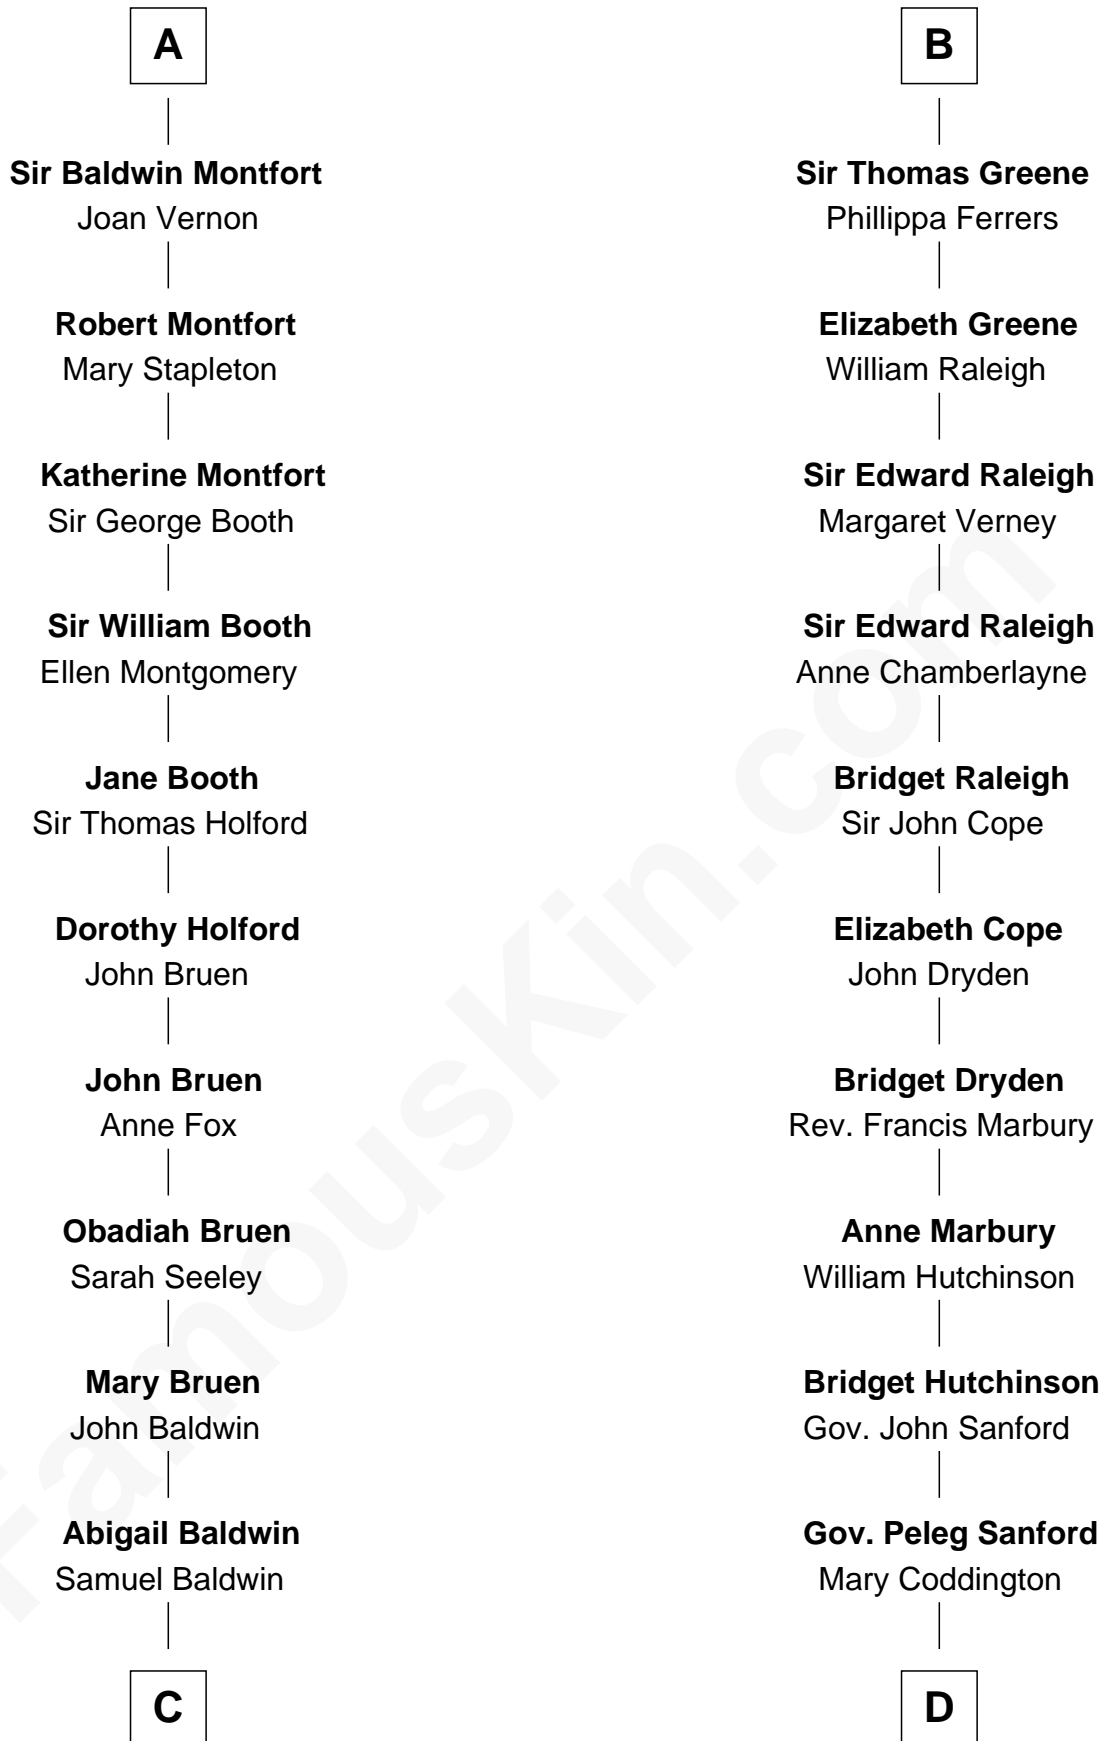

FamousKin.com

Relationship Chart of

Abraham Baldwin

Signer of the U.S. Constitution

19th cousin 2 times removed of

Lucretia (Rudolph) Garfield

First Lady of President James Garfield

Sir Humphrey de Bohun

Maud of Eu

C

Timothy Baldwin
Bathsheba Stone

Michael Baldwin
Lucy Dudley

Abraham Baldwin
Signer of the U.S. Constitution

D

Anne Sanford
Capt. John Mason

Peleg Sanford Mason
Mary Stanton

Elijah Mason
Lucretia Greene

Arabella Greene Mason
Zebulon Rudolph

Lucretia (Rudolph) Garfield
First Lady of James Garfield

FamousKin.com