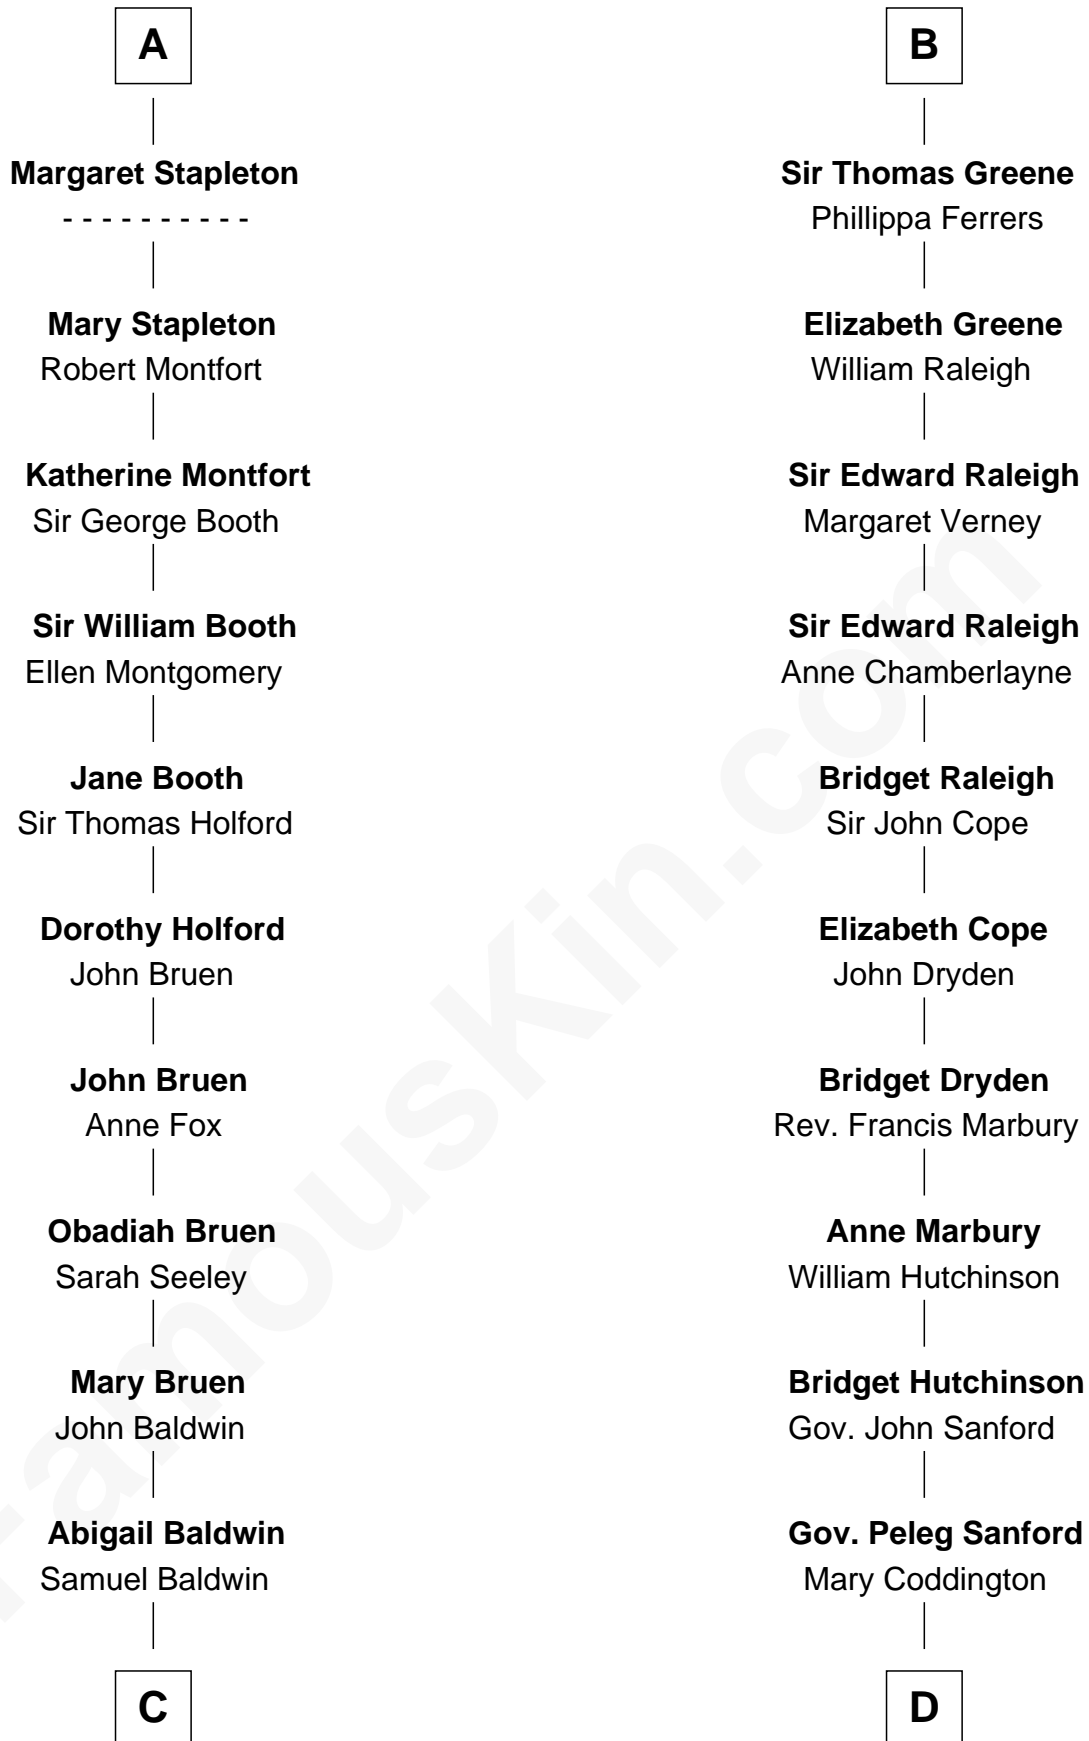

FamousKin.com Relationship Chart of

Abraham Baldwin

Signer of the U.S. Constitution

19th cousin 2 times removed of

Lucretia (Rudolph) Garfield

First Lady of President James Garfield

C

Timothy Baldwin
Bathsheba Stone

Michael Baldwin
Lucy Dudley

Abraham Baldwin
Signer of the U.S. Constitution

D

Anne Sanford
Capt. John Mason

Peleg Sanford Mason
Mary Stanton

Elijah Mason
Lucretia Greene

Arabella Greene Mason
Zebulon Rudolph