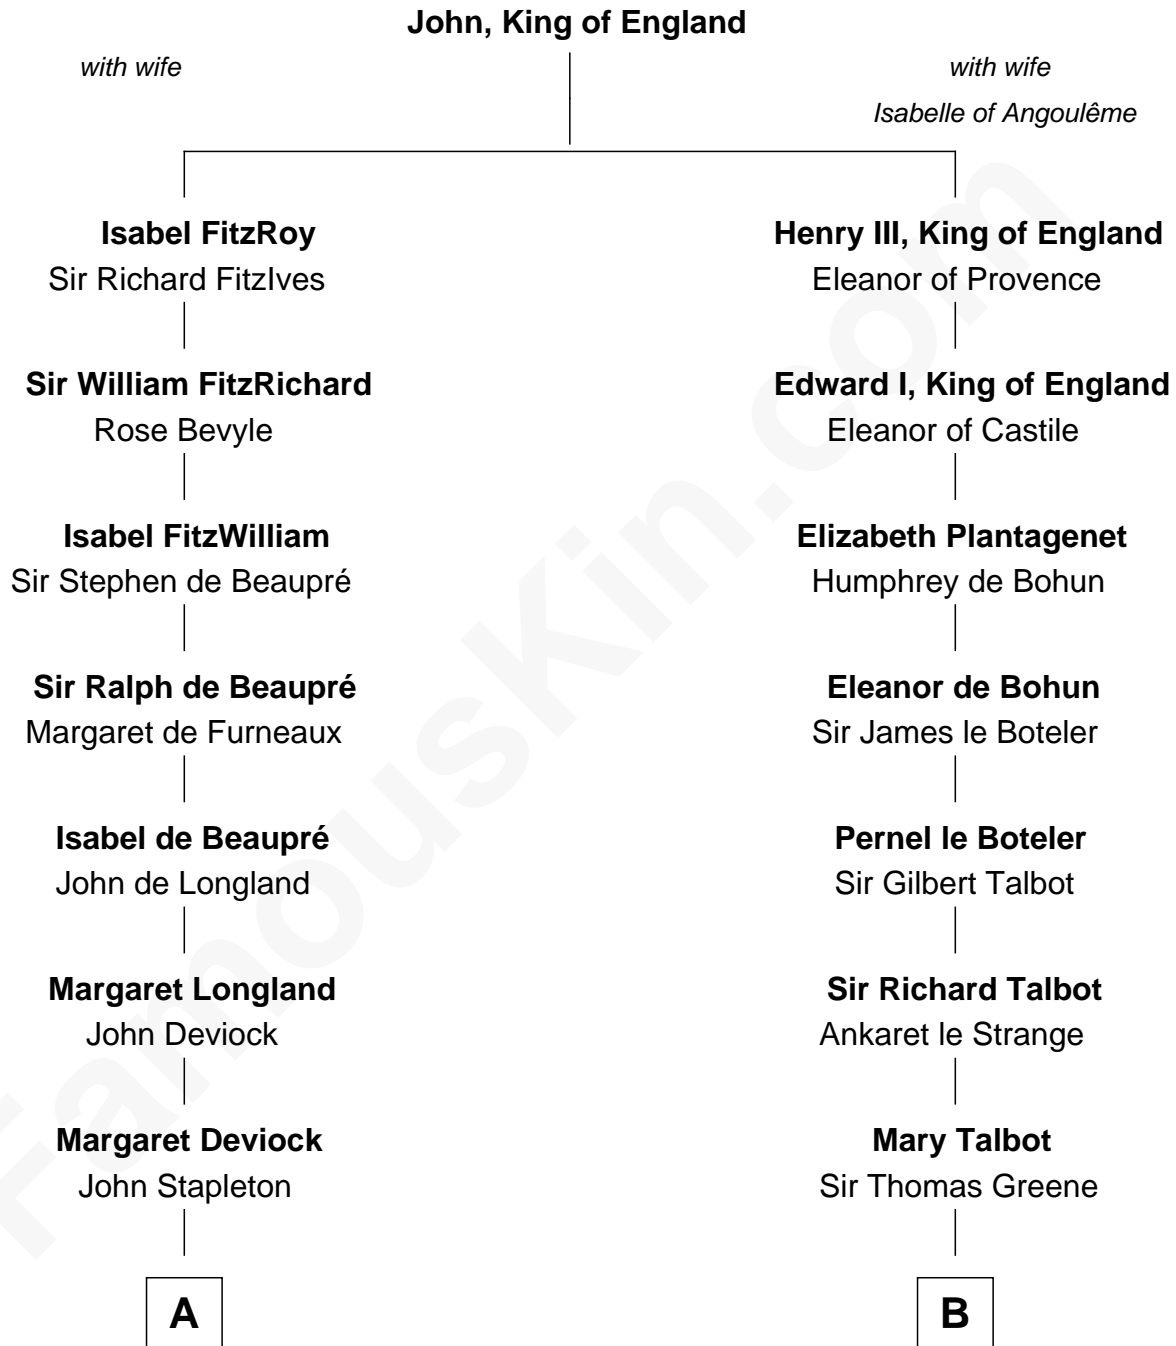

FamousKin.com Relationship Chart of

Abraham Baldwin

Signer of the U.S. Constitution

19th cousin 2 times removed of

Lucretia (Rudolph) Garfield

First Lady of President James Garfield

C

Timothy Baldwin
Bathsheba Stone

Michael Baldwin
Lucy Dudley

Abraham Baldwin
Signer of the U.S. Constitution

D

Anne Sanford
Capt. John Mason

Peleg Sanford Mason
Mary Stanton

Elijah Mason
Lucretia Greene

Arabella Greene Mason
Zebulon Rudolph