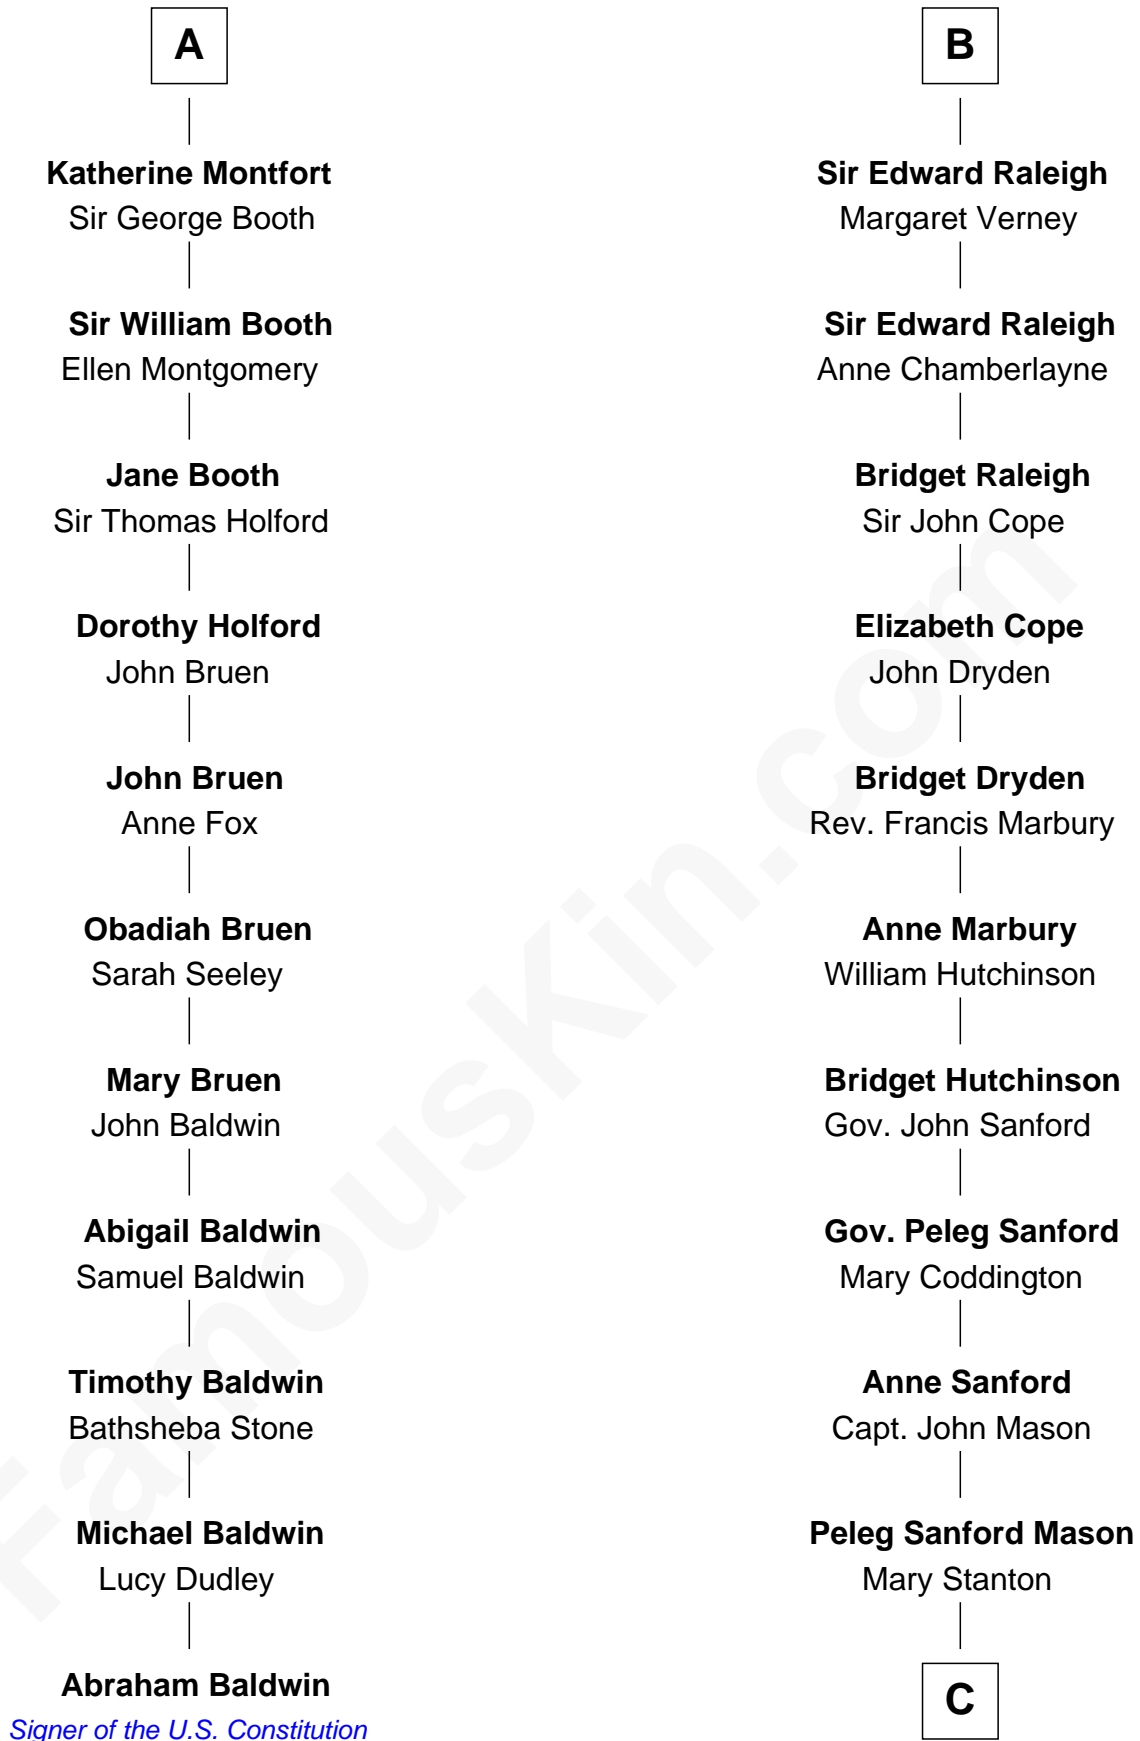

FamousKin.com

Relationship Chart of

Abraham Baldwin

Signer of the U.S. Constitution

17th cousin 2 times removed of

Lucretia (Rudolph) Garfield

First Lady of President James Garfield

C

Elijah Mason
Lucretia Greene

Arabella Greene Mason
Zebulon Rudolph

Lucretia (Rudolph) Garfield
First Lady of James Garfield

FamousKin.com