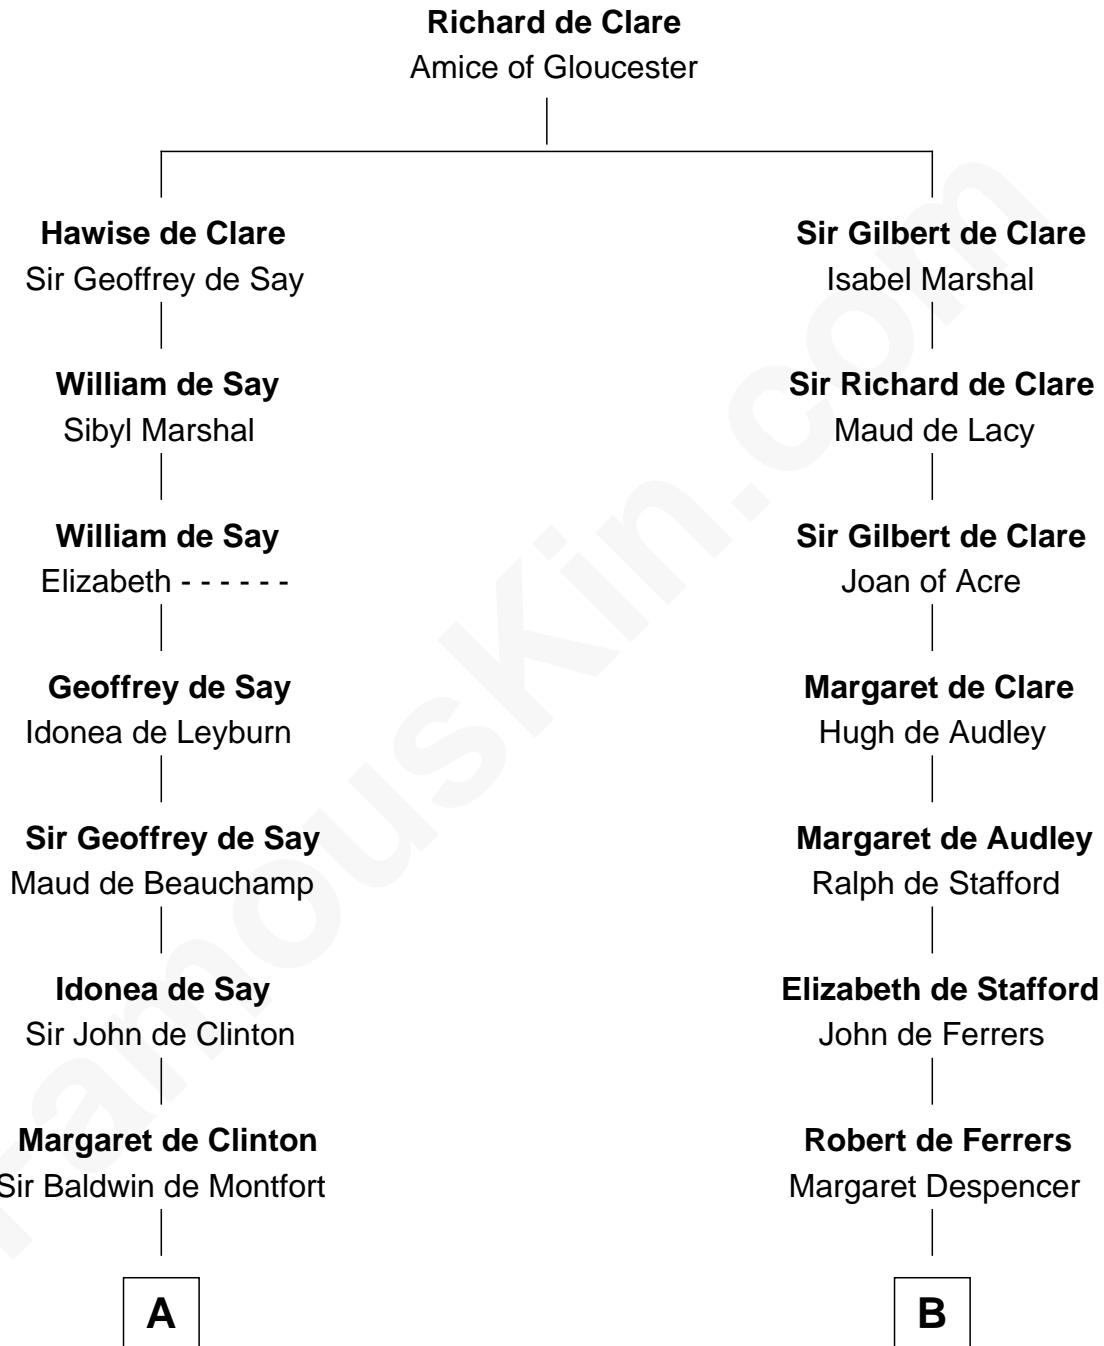

FamousKin.com

Relationship Chart of

Abraham Baldwin

Signer of the U.S. Constitution

20th cousin 1 time removed of

Lucretia (Rudolph) Garfield

First Lady of President James Garfield

C

Abigail Baldwin

Samuel Baldwin

Timothy Baldwin

Bathsheba Stone

Michael Baldwin

Lucy Dudley

Abraham Baldwin

Signer of the U.S. Constitution