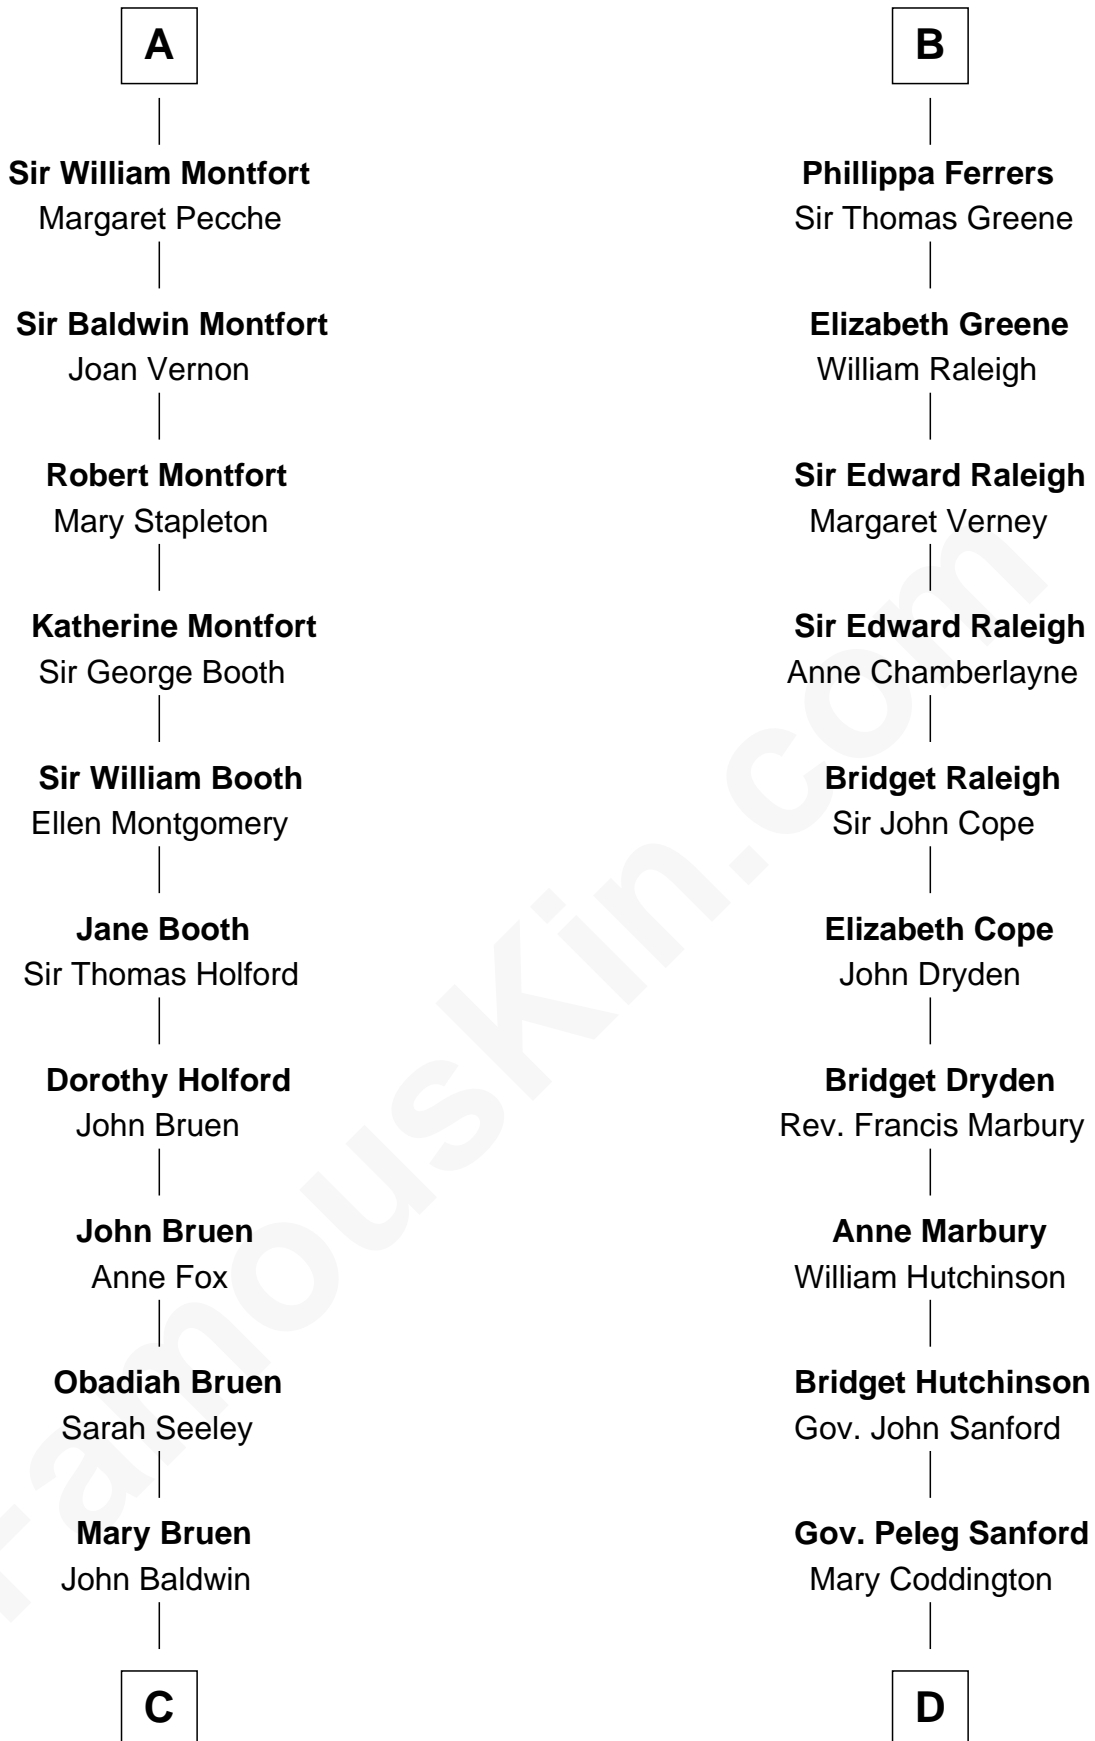

FamousKin.com

Relationship Chart of

Abraham Baldwin

Signer of the U.S. Constitution

20th cousin 1 time removed of

Lucretia (Rudolph) Garfield

First Lady of President James Garfield

C

Abigail Baldwin

Samuel Baldwin

Timothy Baldwin

Bathsheba Stone

Michael Baldwin

Lucy Dudley

Abraham Baldwin

Signer of the U.S. Constitution