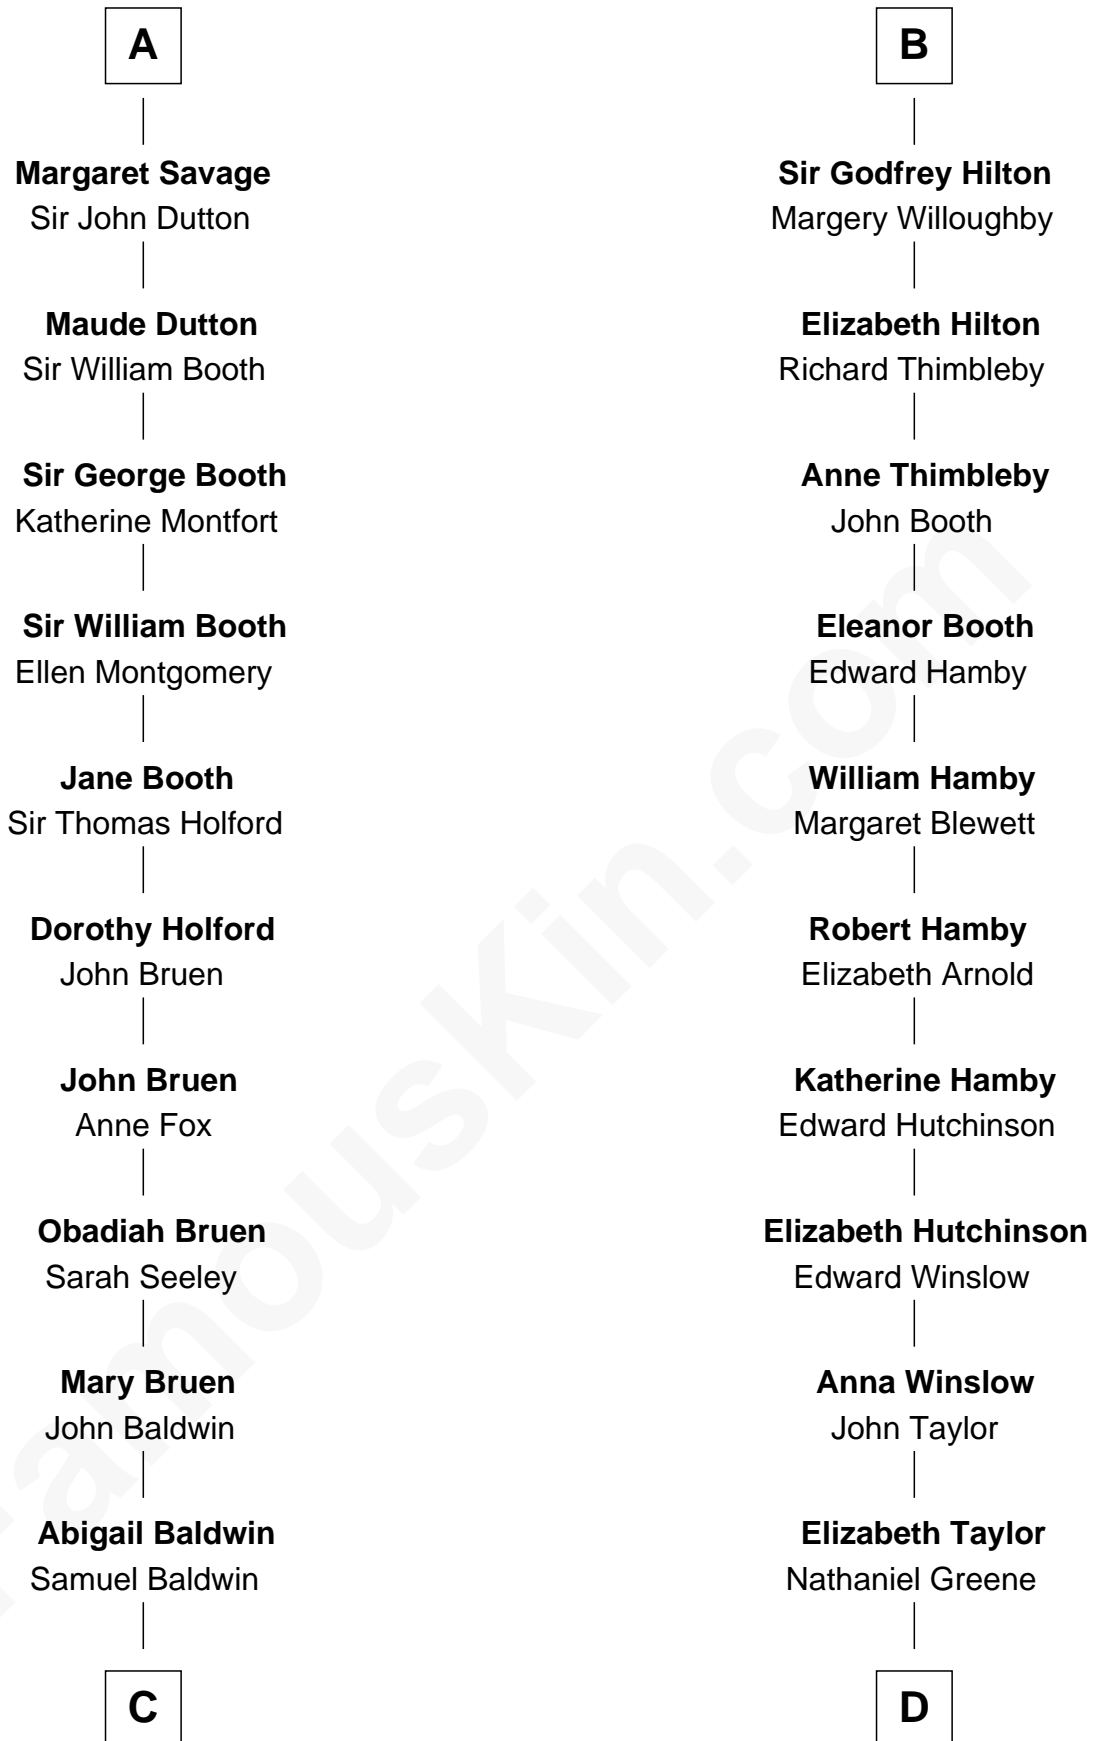

FamousKin.com

Relationship Chart of

Abraham Baldwin

Signer of the U.S. Constitution

19th cousin 1 time removed of

Lucretia (Rudolph) Garfield

First Lady of President James Garfield

Sir Roger de Quincy
Helen of Galloway

C

Timothy Baldwin
Bathsheba Stone

Michael Baldwin
Lucy Dudley

Abraham Baldwin
Signer of the U.S. Constitution

D

John Greene
Azubah Ward

Lucretia Greene
Elijah Mason

Arabella Greene Mason
Zebulon Rudolph