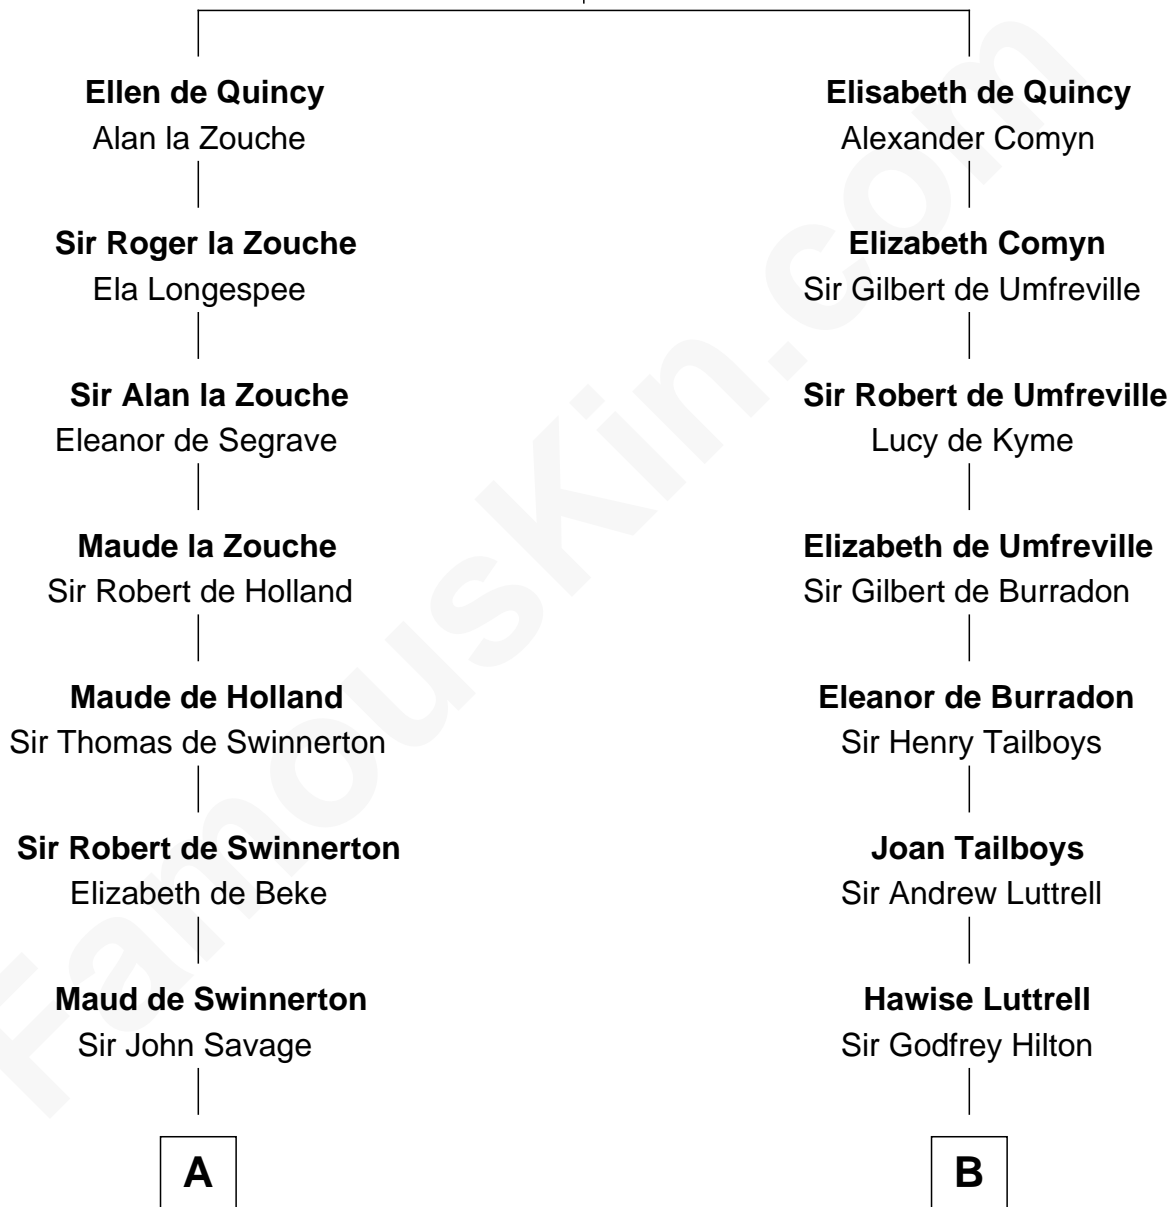

FamousKin.com

Relationship Chart of

Abraham Baldwin

Signer of the U.S. Constitution

19th cousin 1 time removed of

Lucretia (Rudolph) Garfield

First Lady of President James Garfield

Sir Roger de Quincy
Helen of Galloway

C

Timothy Baldwin
Bathsheba Stone

Michael Baldwin
Lucy Dudley

Abraham Baldwin
Signer of the U.S. Constitution

D

John Greene
Azubah Ward

Lucretia Greene
Elijah Mason

Arabella Greene Mason
Zebulon Rudolph