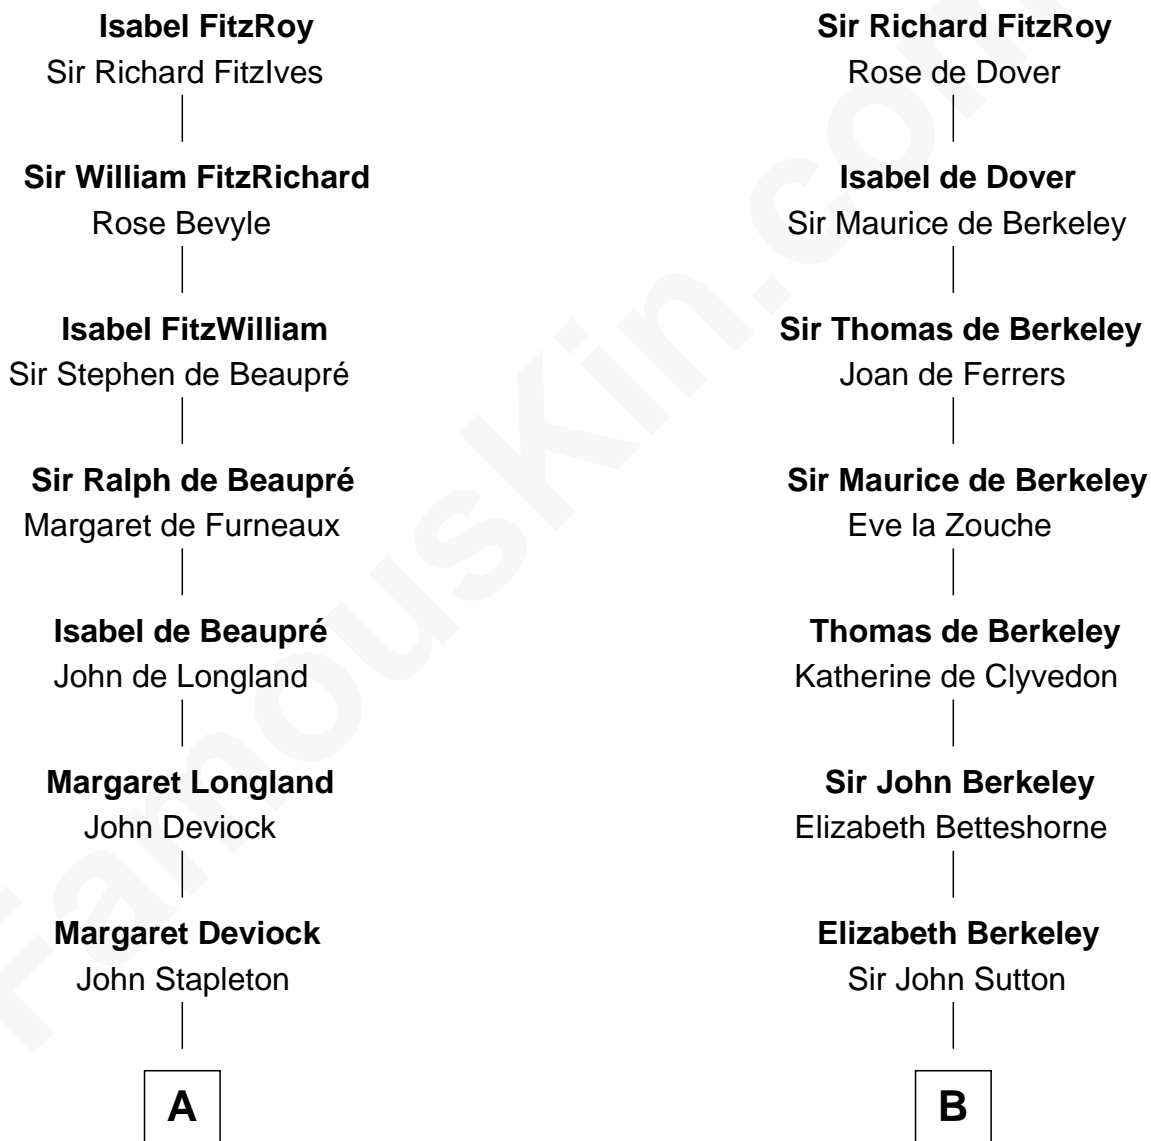

FamousKin.com Relationship Chart of

Abraham Baldwin

Signer of the U.S. Constitution

17th cousin 2 times removed of

George Mason

Father of the U.S. Bill of Rights

John, King of England

with wife

not married

----- De Warenne

C

—
Timothy Baldwin
Bathsheba Stone

—
Michael Baldwin
Lucy Dudley

—
Abraham Baldwin
Signer of the U.S. Constitution

FamousKin.com