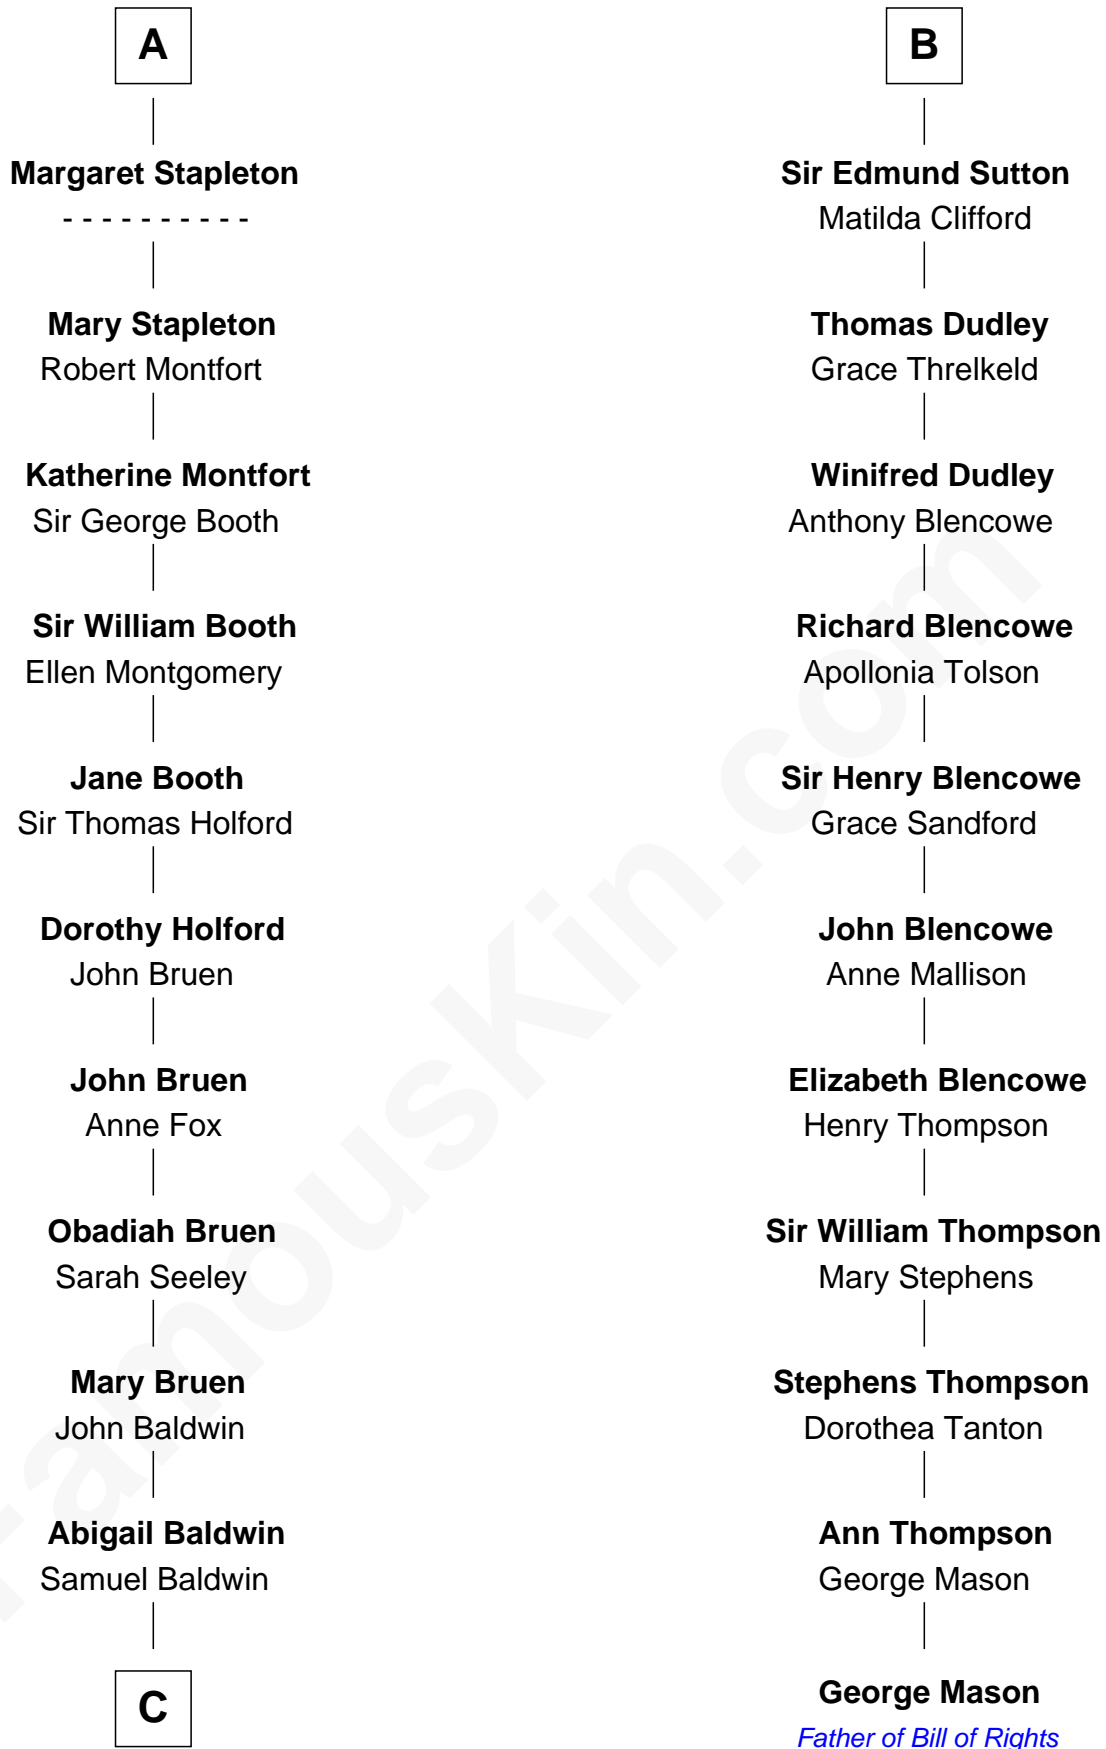

FamousKin.com Relationship Chart of

Abraham Baldwin

Signer of the U.S. Constitution

17th cousin 2 times removed of

George Mason

Father of the U.S. Bill of Rights

John, King of England

with wife

not married

----- De Warenne

C

—
Timothy Baldwin
Bathsheba Stone

—
Michael Baldwin
Lucy Dudley

—
Abraham Baldwin
Signer of the U.S. Constitution

FamousKin.com