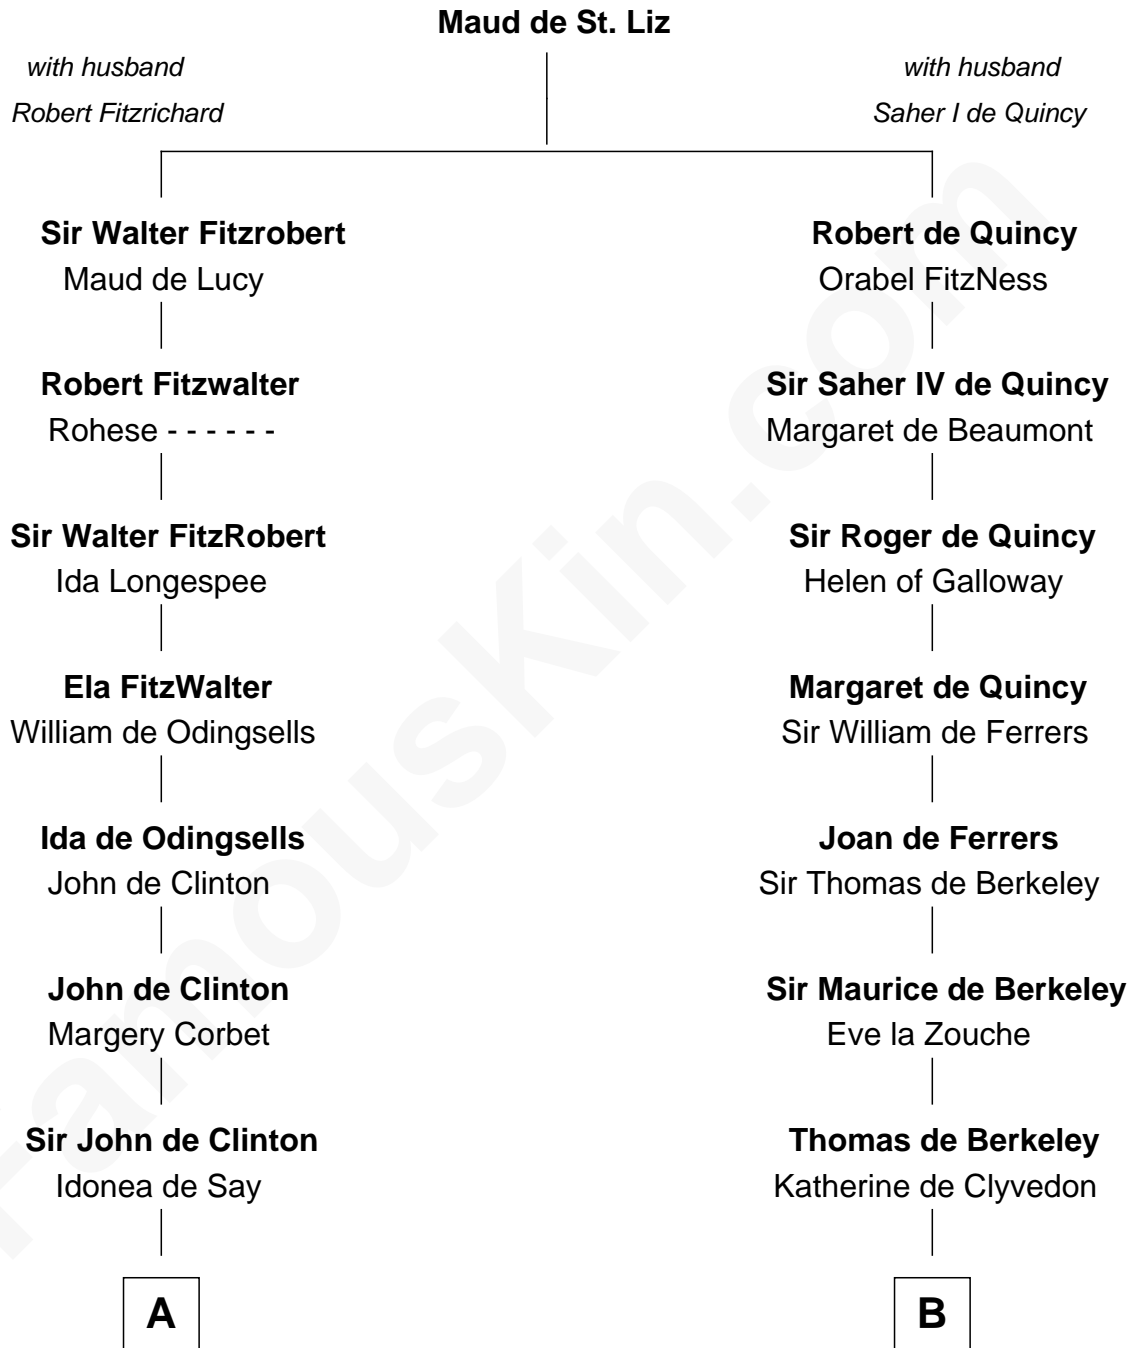

FamousKin.com

Relationship Chart of

Abraham Baldwin

Signer of the U.S. Constitution

19th cousin 2 times removed of

George Mason

Father of the U.S. Bill of Rights

C

Mary Bruen
John Baldwin

Abigail Baldwin
Samuel Baldwin

Timothy Baldwin
Bathsheba Stone

Michael Baldwin
Lucy Dudley

Abraham Baldwin
Signer of the U.S. Constitution

D

Stephens Thompson
Dorothea Tanton

Ann Thompson
George Mason