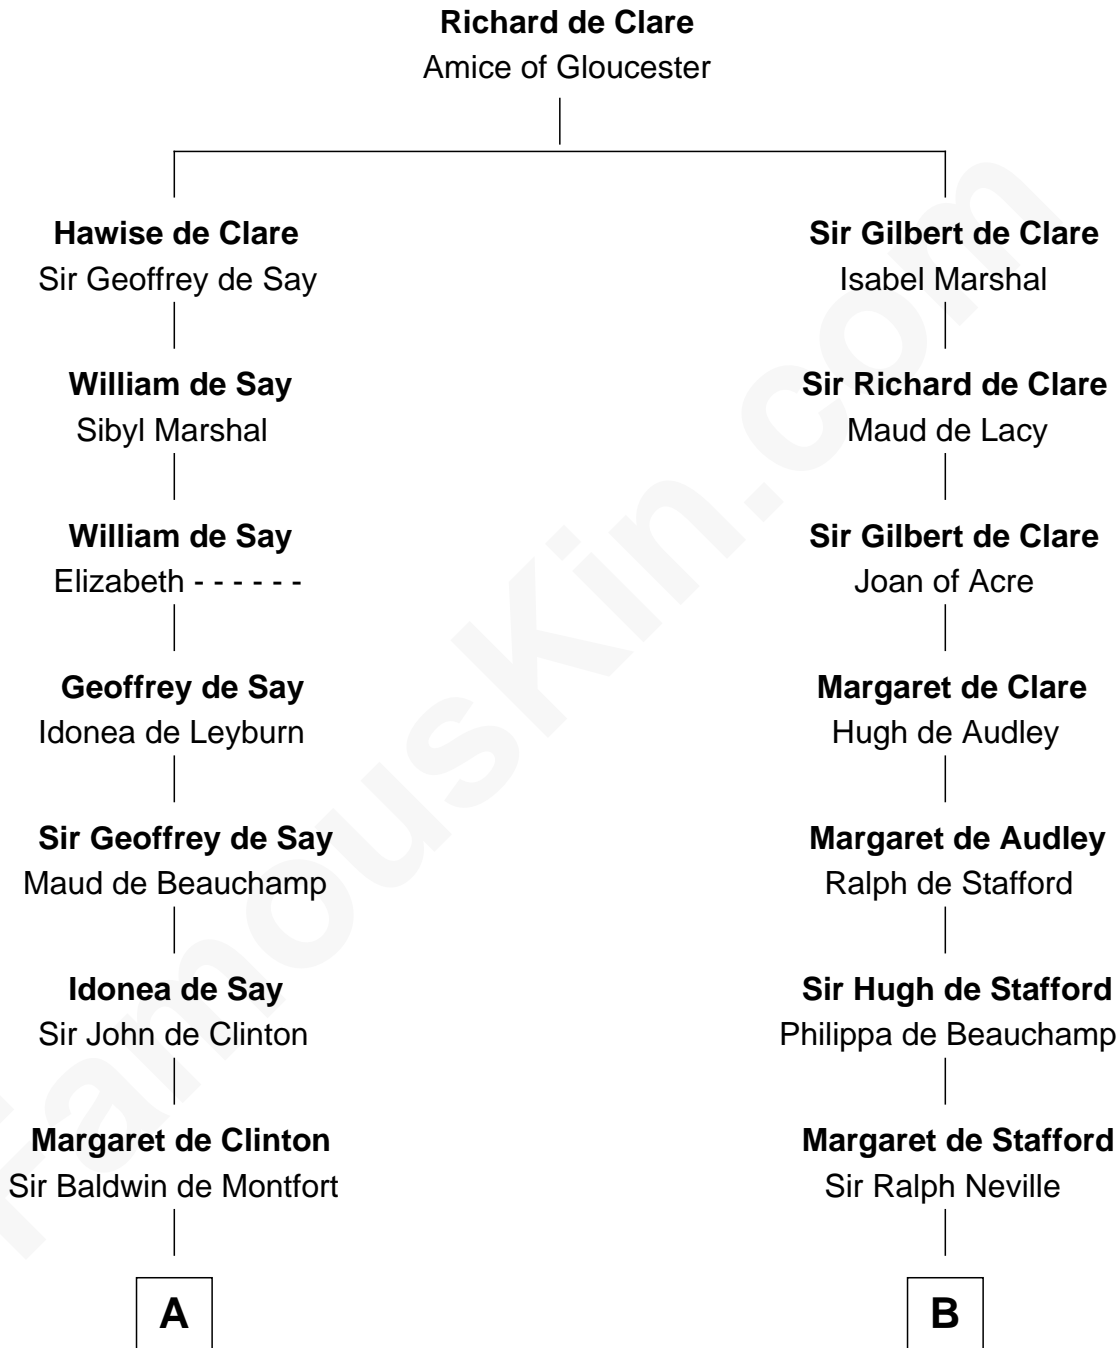

FamousKin.com Relationship Chart of

Abraham Baldwin

Signer of the U.S. Constitution

19th cousin 1 time removed of

George Mason

Father of the U.S. Bill of Rights

C

Abigail Baldwin

Samuel Baldwin

Timothy Baldwin

Bathsheba Stone

Michael Baldwin

Lucy Dudley

Abraham Baldwin

Signer of the U.S. Constitution

D

Stephens Thompson

Dorothea Tanton

Ann Thompson

George Mason

George Mason

Father of Bill of Rights

FamousKin.com