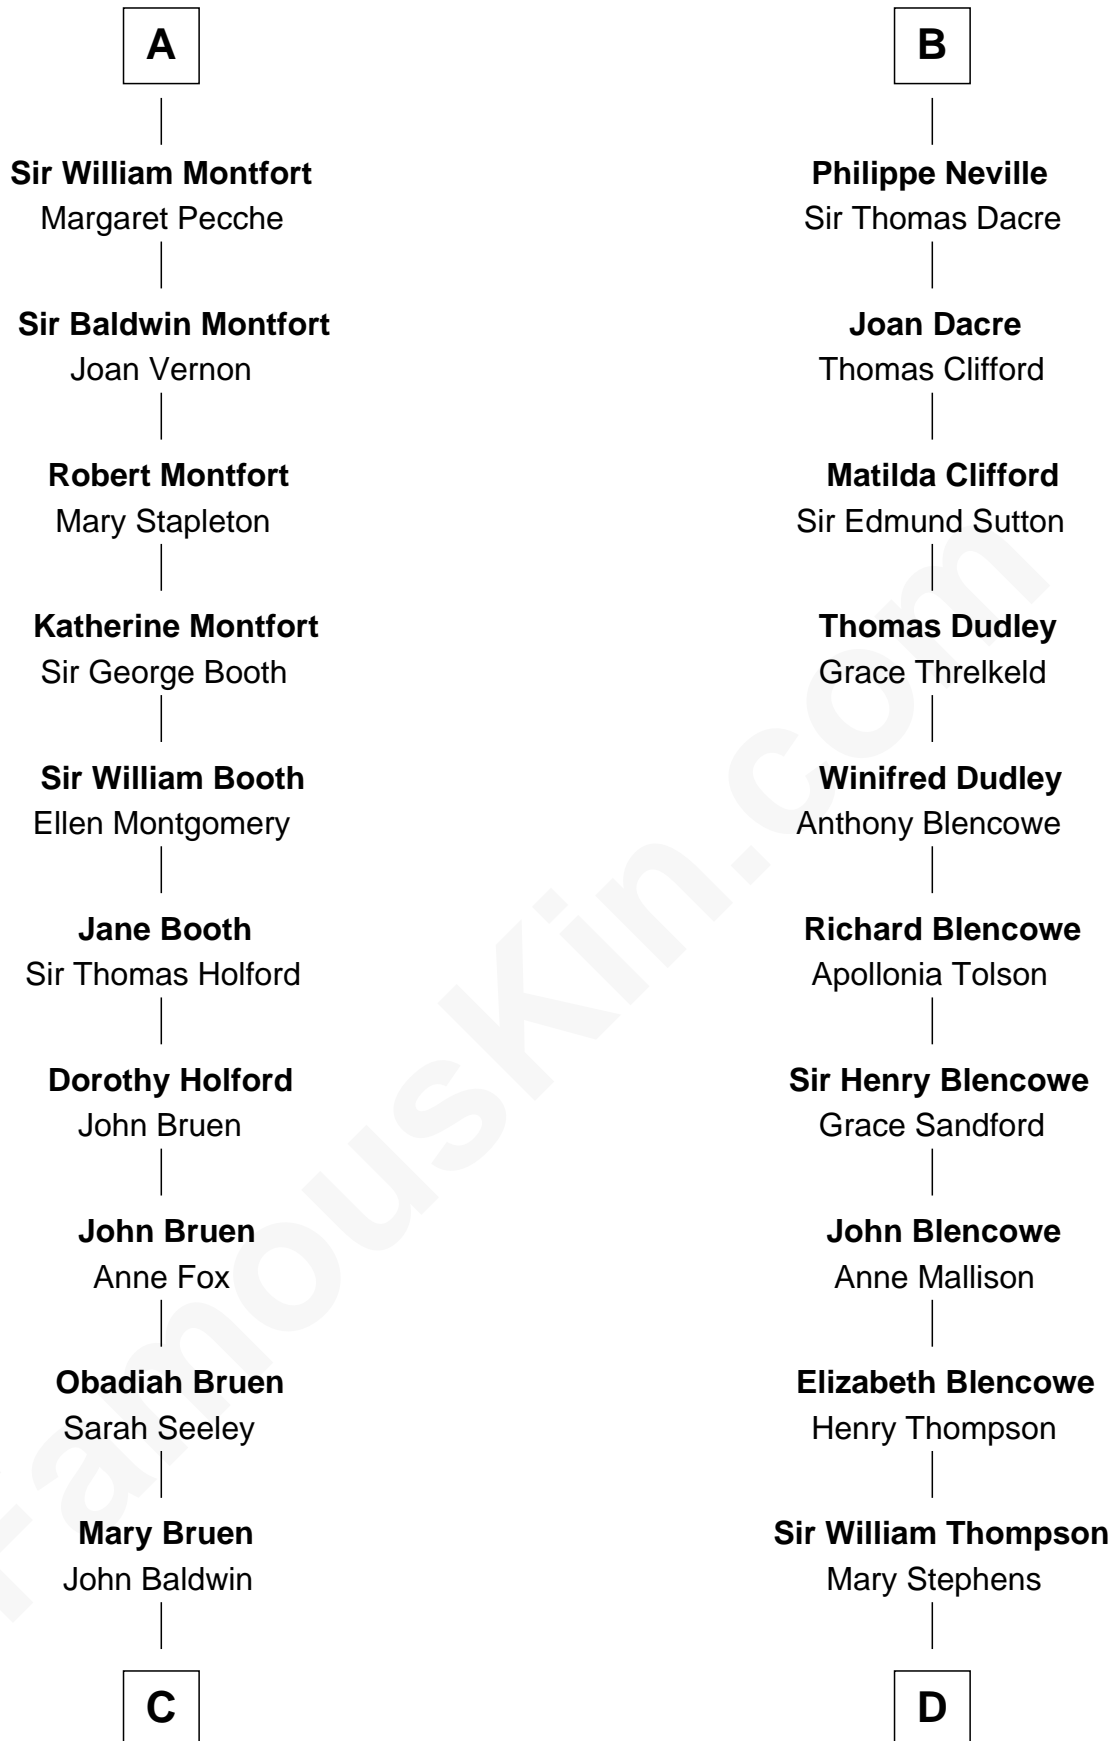

FamousKin.com Relationship Chart of

Abraham Baldwin

Signer of the U.S. Constitution

19th cousin 1 time removed of

George Mason

Father of the U.S. Bill of Rights

C

Abigail Baldwin

Samuel Baldwin

Timothy Baldwin

Bathsheba Stone

Michael Baldwin

Lucy Dudley

Abraham Baldwin

Signer of the U.S. Constitution

D