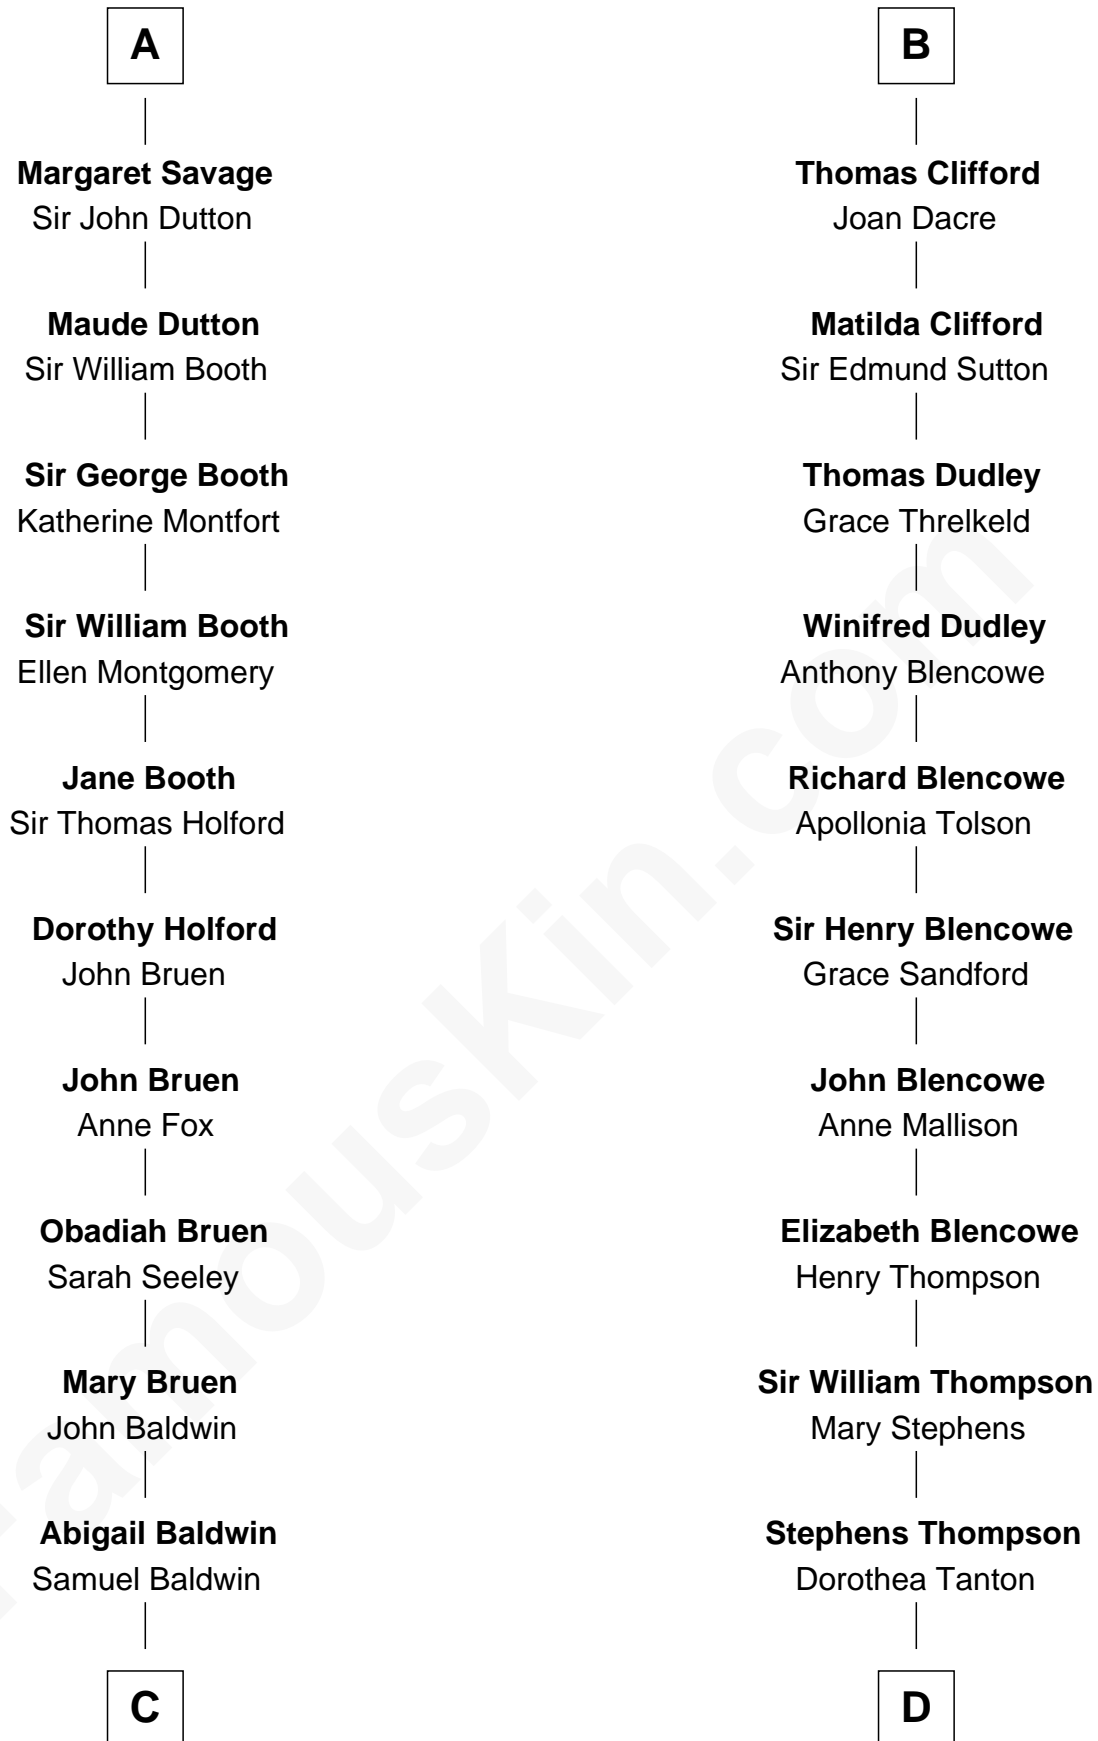

# FamousKin.com Relationship Chart of

**Abraham Baldwin**

*Signer of the U.S. Constitution*

18th cousin 1 time removed of

**George Mason**

*Father of the U.S. Bill of Rights*

**Sir William Longespee**

Ela of Salisbury

**Stephen Longespee**  
Emmeline de Ridelisford

**Ela Longespee**  
Sir Roger la Zouche

**Sir Alan la Zouche**  
Eleanor de Segrave

**Maude la Zouche**  
Sir Robert de Holland

**Maude de Holland**  
Sir Thomas de Swinnerton

**Sir Robert de Swinnerton**  
Elizabeth de Beke

**Maud de Swinnerton**  
Sir John Savage

**A**

**William Longespee**  
Idoine de Camville

**Ela Longespee**  
Sir James de Audley

**Sir Hugh I de Audley**  
Iseult de Mortimer

**Alice de Audley**  
Sir Ralph de Neville

**Margaret de Neville**  
Sir Henry Percy

**Sir Henry Percy**  
Elizabeth Mortimer

**Elizabeth Percy**  
Sir John Clifford

**B**

**C**

**Timothy Baldwin**  
Bathsheba Stone