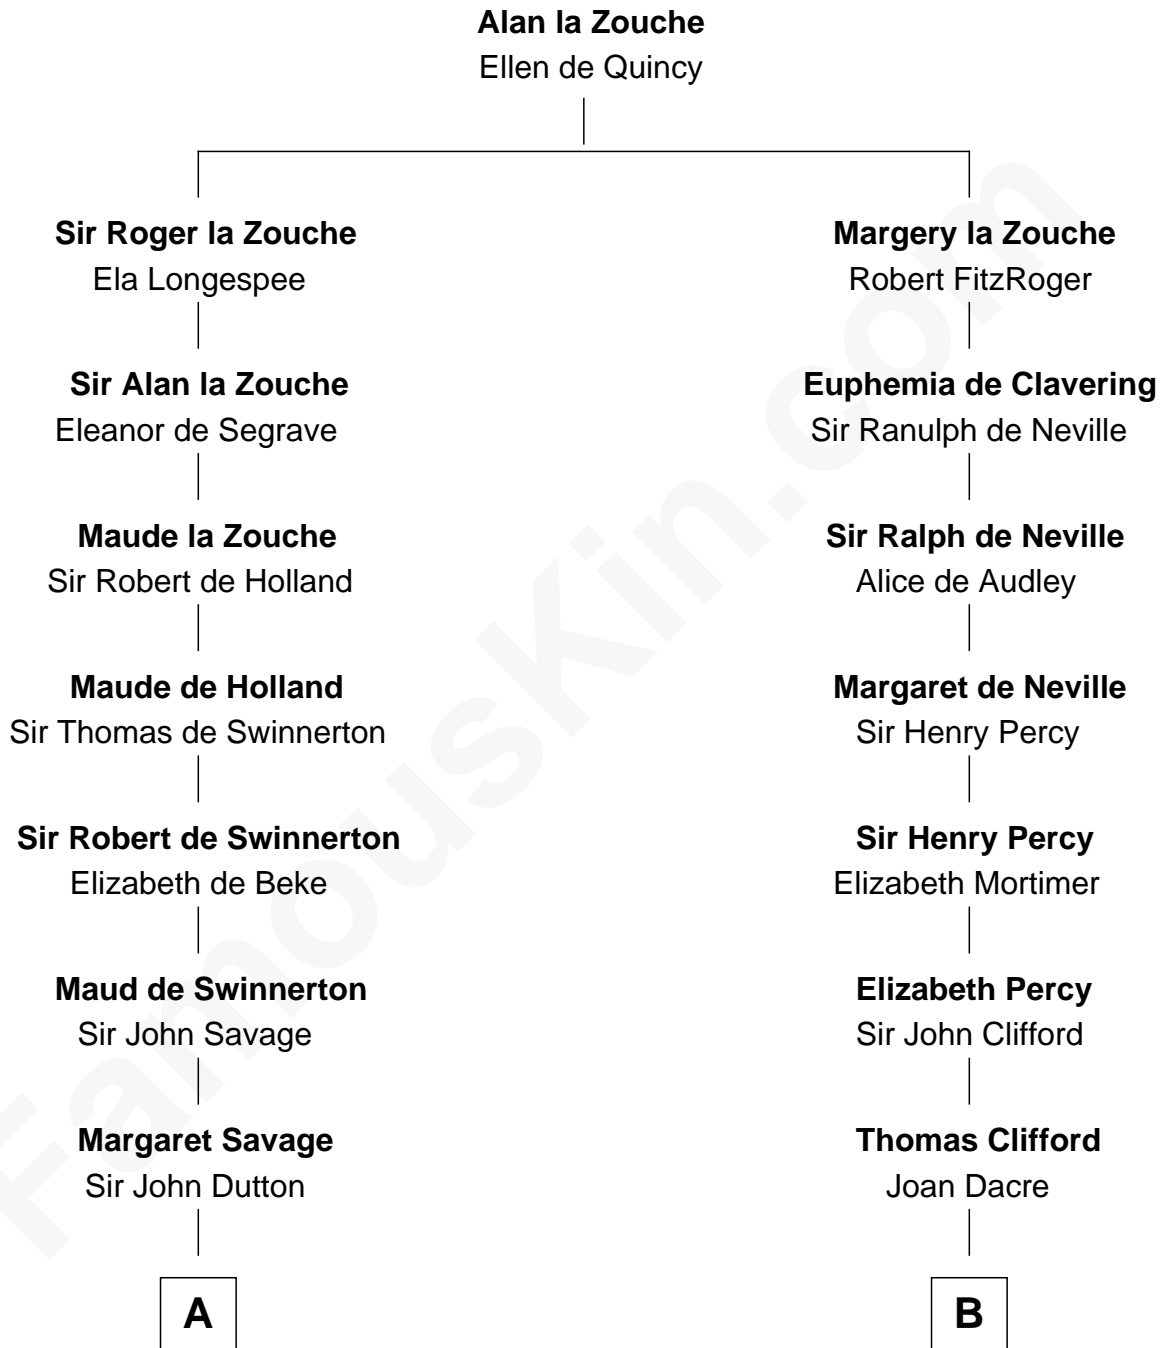

FamousKin.com

Relationship Chart of

Abraham Baldwin

Signer of the U.S. Constitution

13th cousin 5 times removed of

Richard More

(c1614 - c1696) Mayflower passenger 1620

MAYFLOWER

C

Michael Baldwin

Lucy Dudley

Abraham Baldwin

Signer of the U.S. Constitution

FamousKin.com