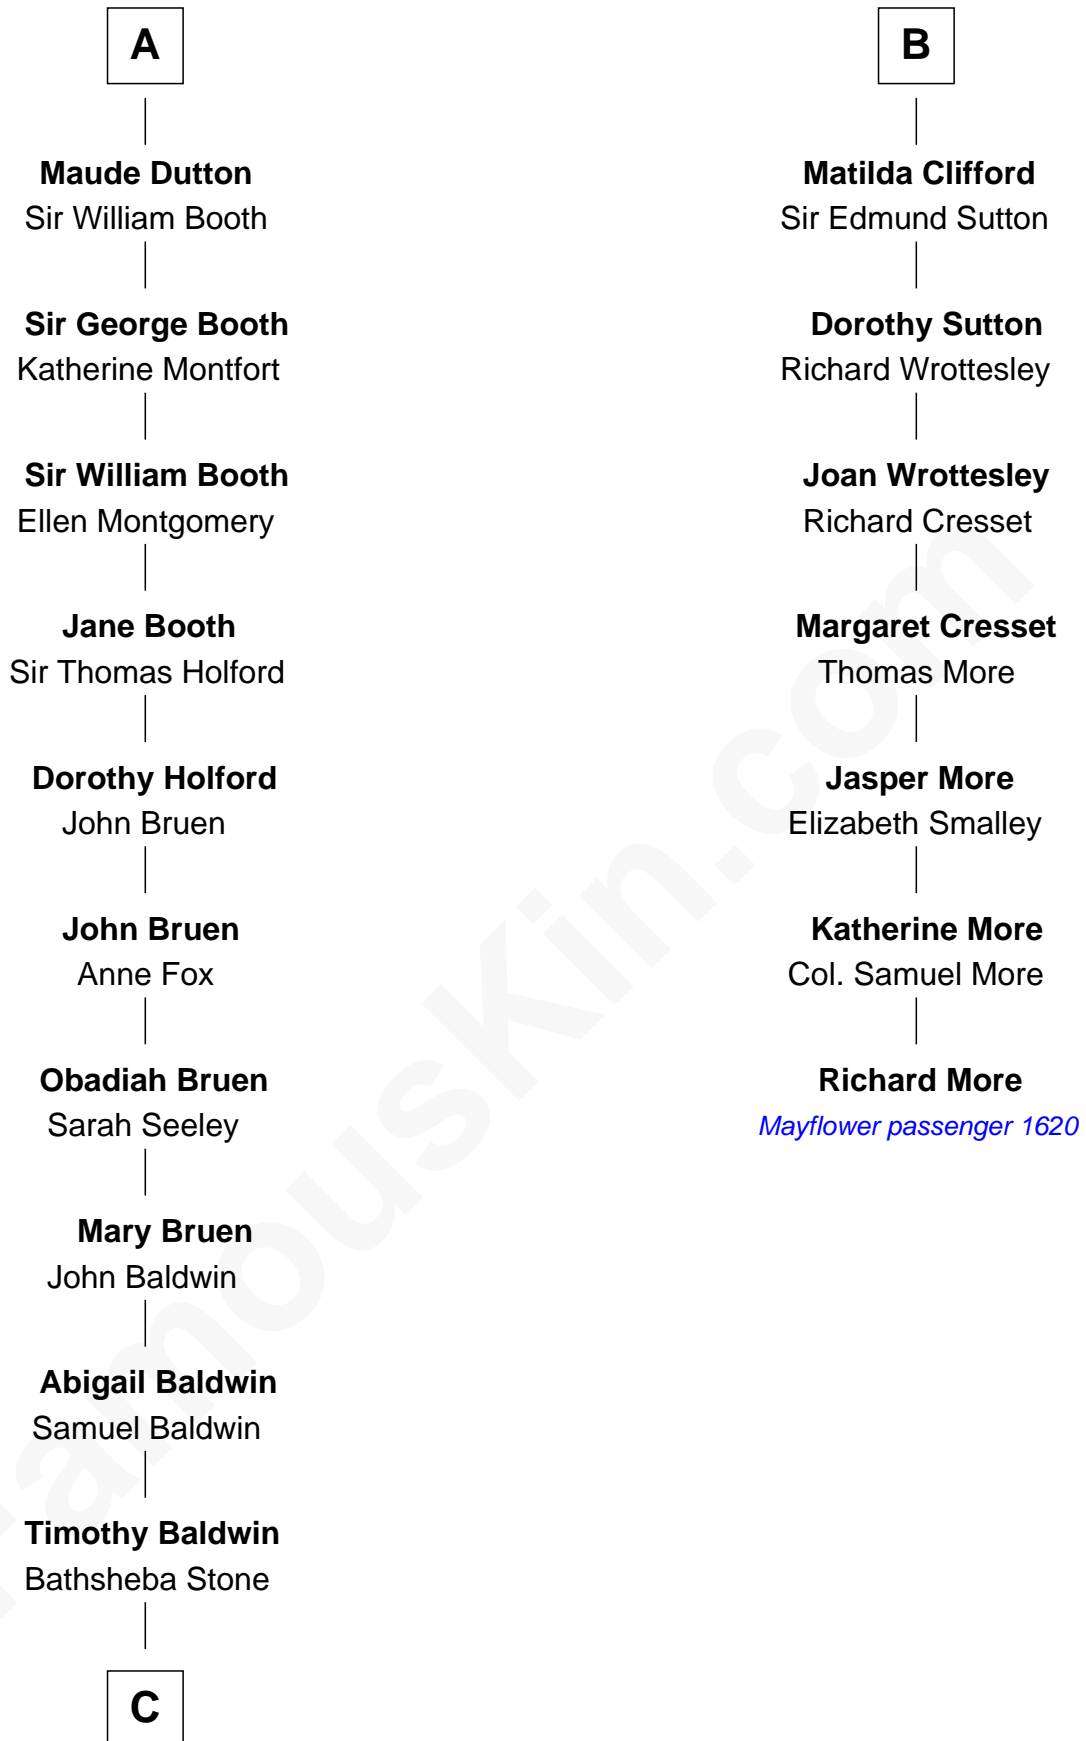

FamousKin.com

Relationship Chart of

Abraham Baldwin

Signer of the U.S. Constitution

13th cousin 5 times removed of

Richard More

(c1614 - c1696) Mayflower passenger 1620

MAYFLOWER

C

Michael Baldwin

Lucy Dudley

Abraham Baldwin

Signer of the U.S. Constitution

FamousKin.com