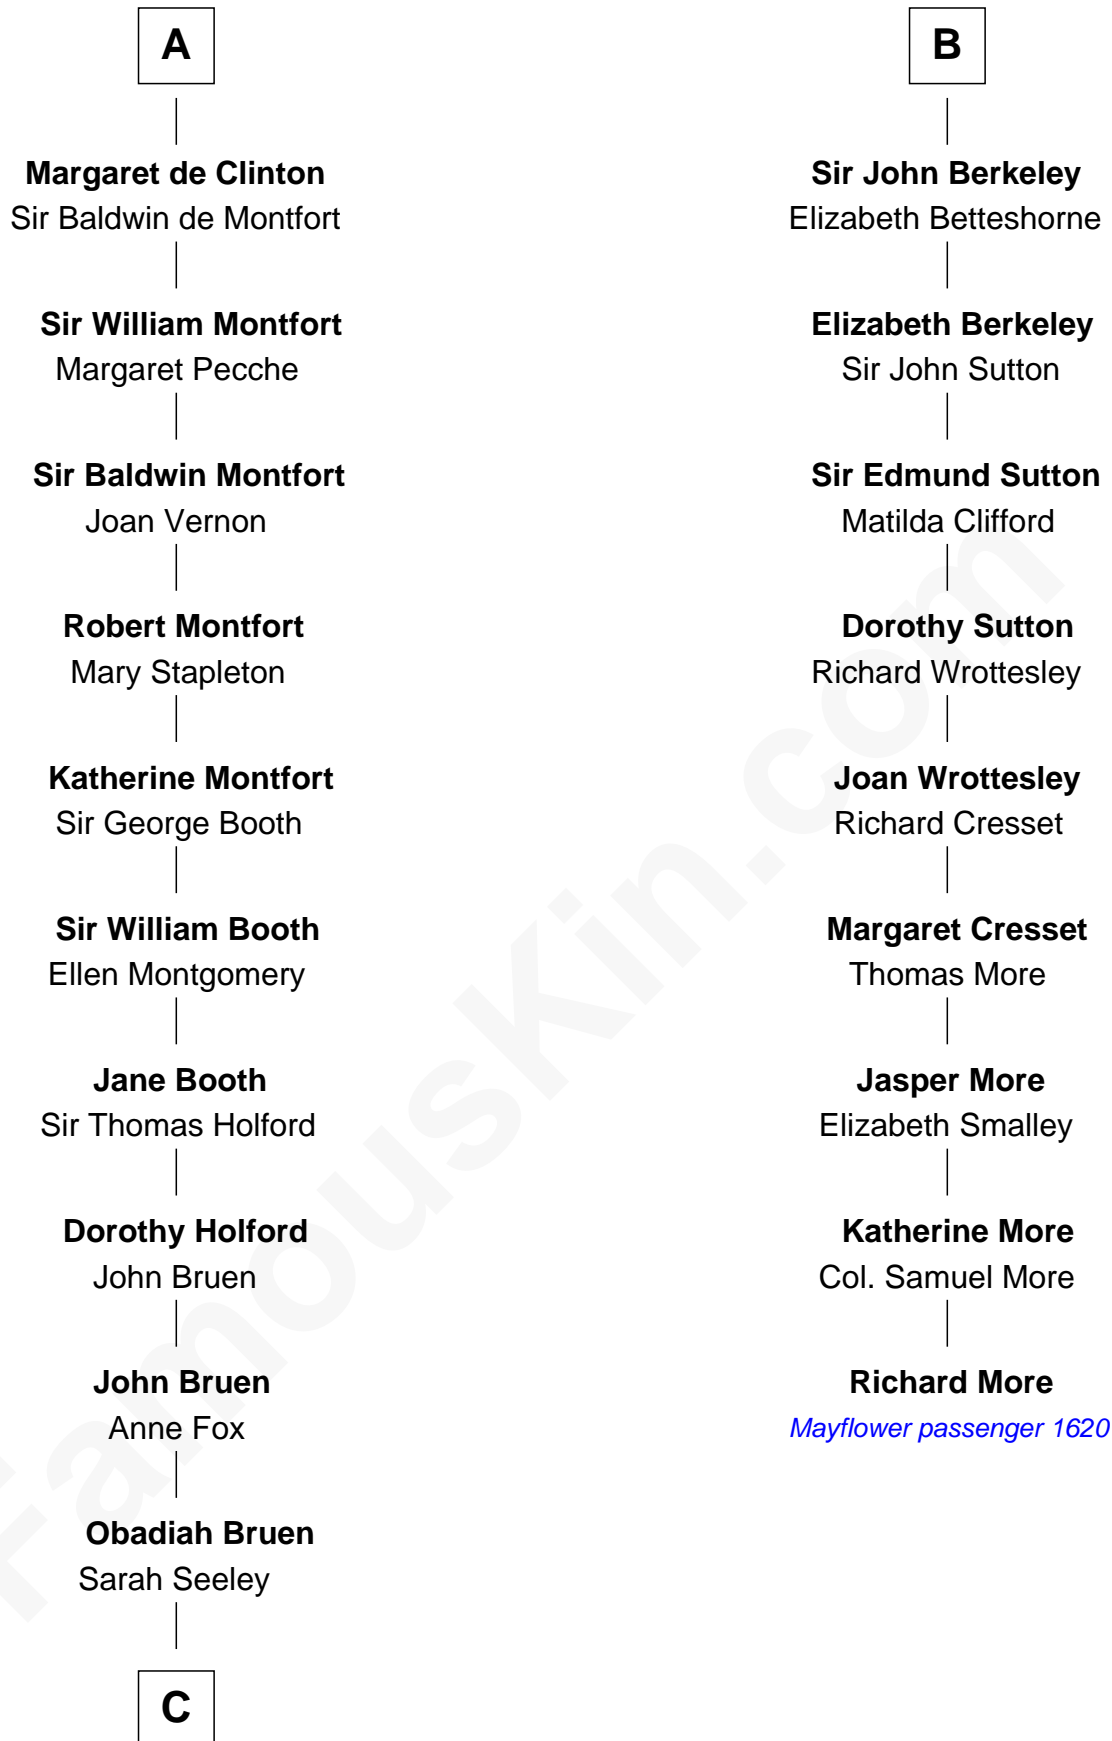

FamousKin.com

Relationship Chart of

Abraham Baldwin

Signer of the U.S. Constitution

15th cousin 6 times removed of

Richard More

(c1614 - c1696) Mayflower passenger 1620

MAYFLOWER

C

—
Mary Bruen
John Baldwin

—
Abigail Baldwin
Samuel Baldwin

—
Timothy Baldwin
Bathsheba Stone

—
Michael Baldwin
Lucy Dudley

—
Abraham Baldwin
Signer of the U.S. Constitution

FamousKin.com