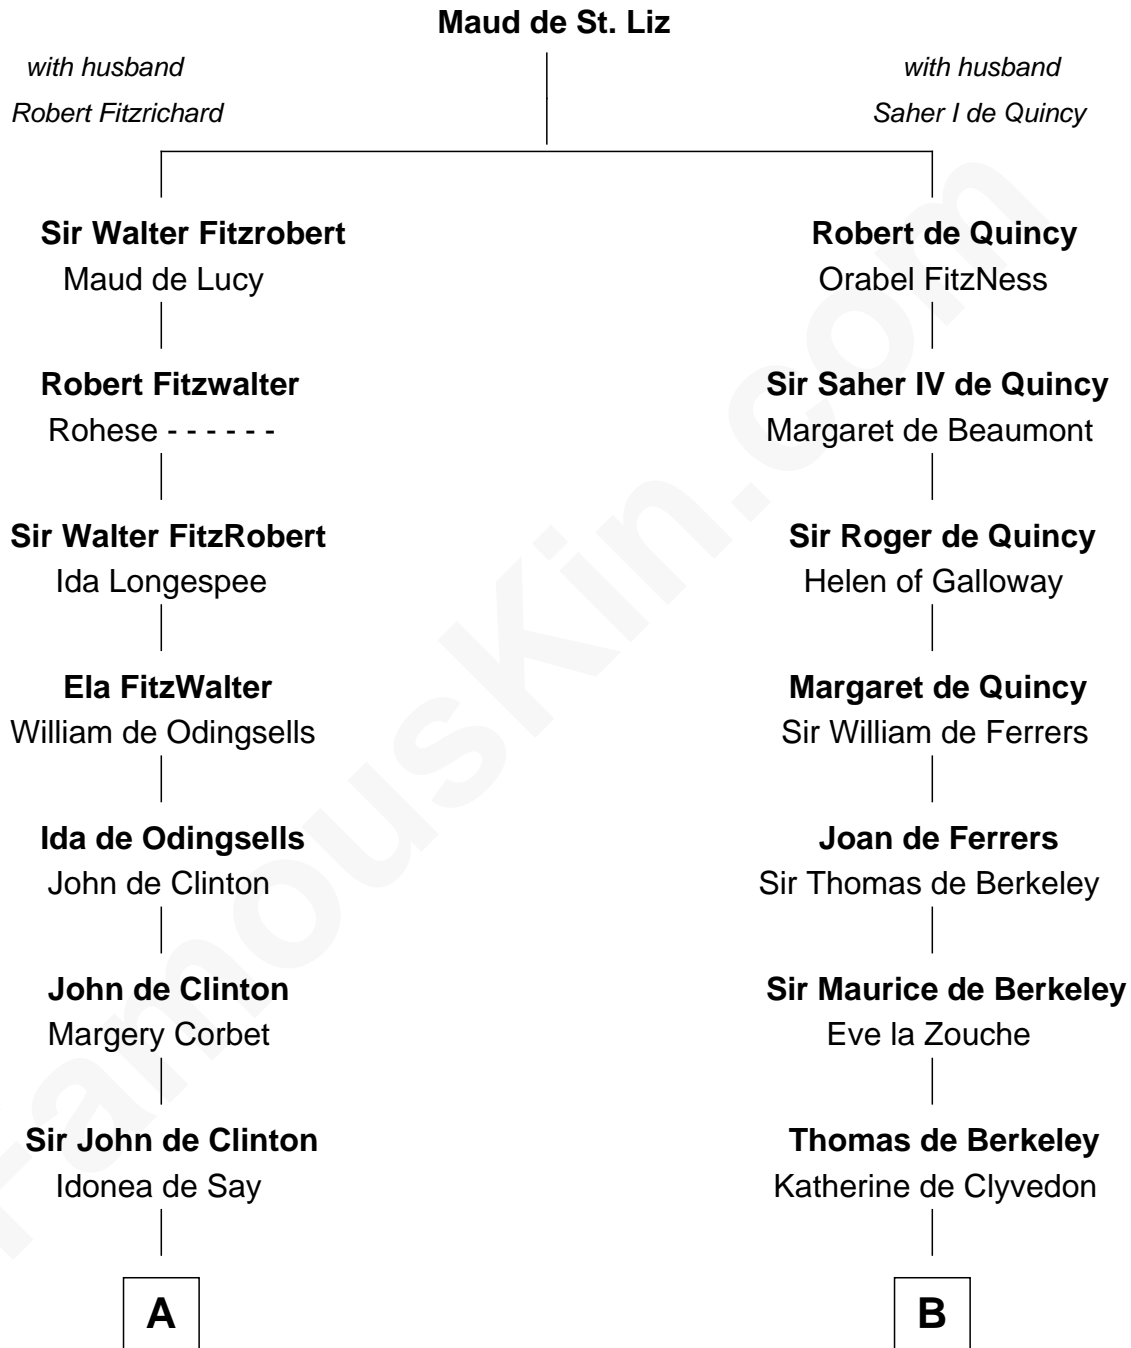

FamousKin.com

Relationship Chart of

Abraham Baldwin

Signer of the U.S. Constitution

15th cousin 6 times removed of

Richard More

(c1614 - c1696) Mayflower passenger 1620

MAYFLOWER

C

—
Mary Bruen
John Baldwin

—
Abigail Baldwin
Samuel Baldwin

—
Timothy Baldwin
Bathsheba Stone

—
Michael Baldwin
Lucy Dudley

—
Abraham Baldwin
Signer of the U.S. Constitution

FamousKin.com