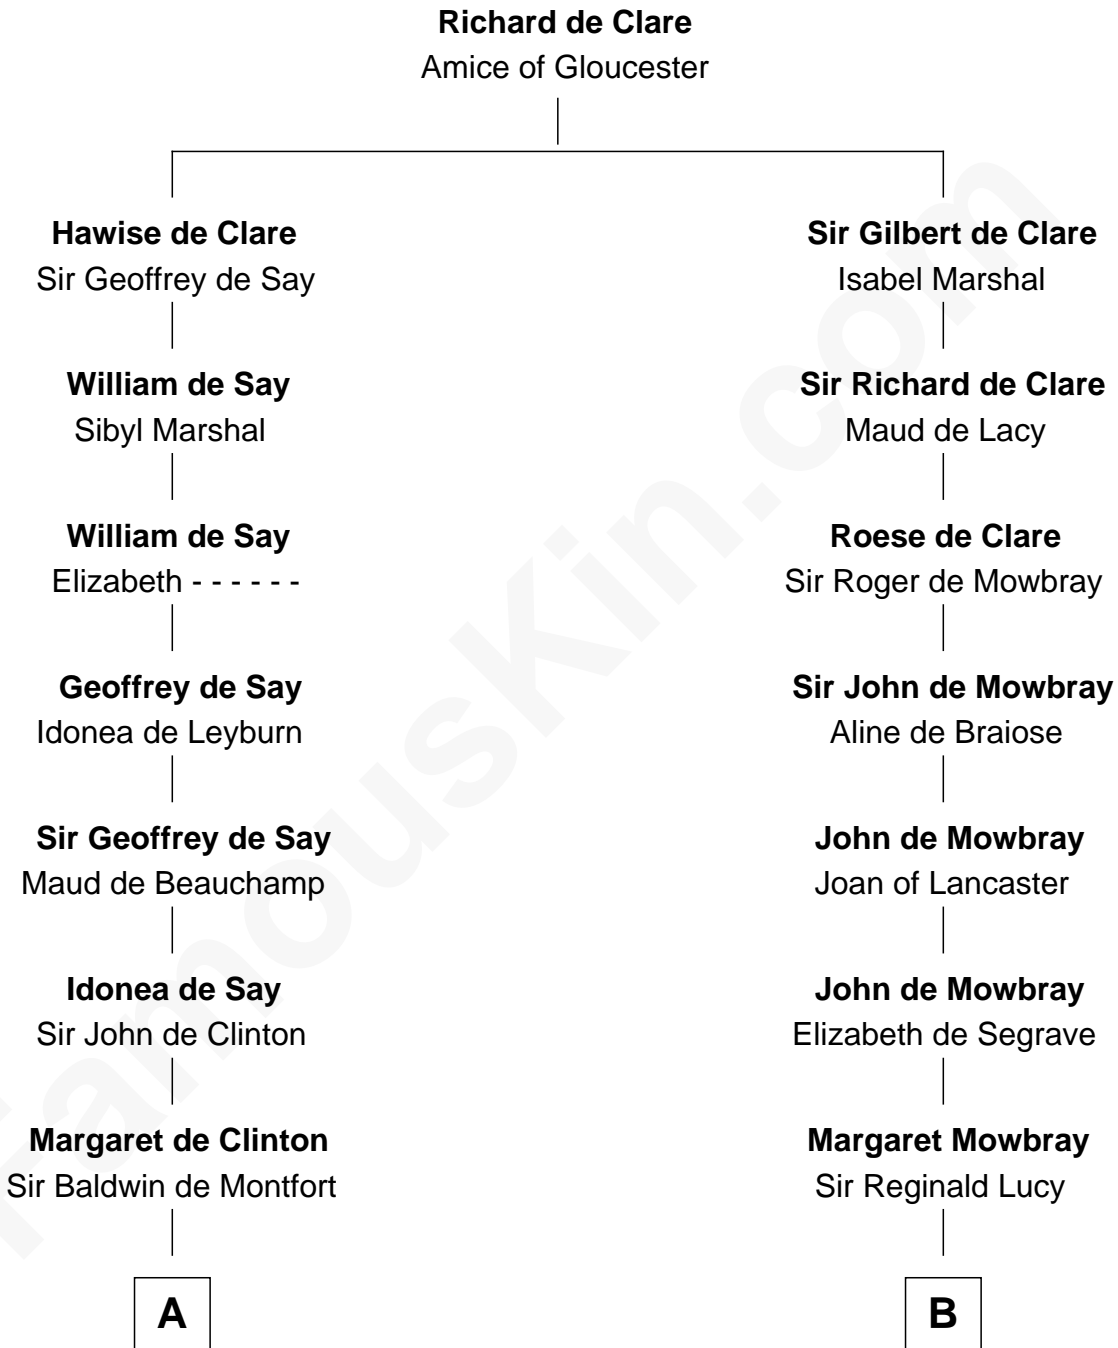

FamousKin.com

Relationship Chart of

Abraham Baldwin

Signer of the U.S. Constitution

15th cousin 5 times removed of

Richard More

(c1614 - c1696) Mayflower passenger 1620

MAYFLOWER

C

—
Abigail Baldwin

Samuel Baldwin

—
Timothy Baldwin

Bathsheba Stone

—
Michael Baldwin

Lucy Dudley

—
Abraham Baldwin