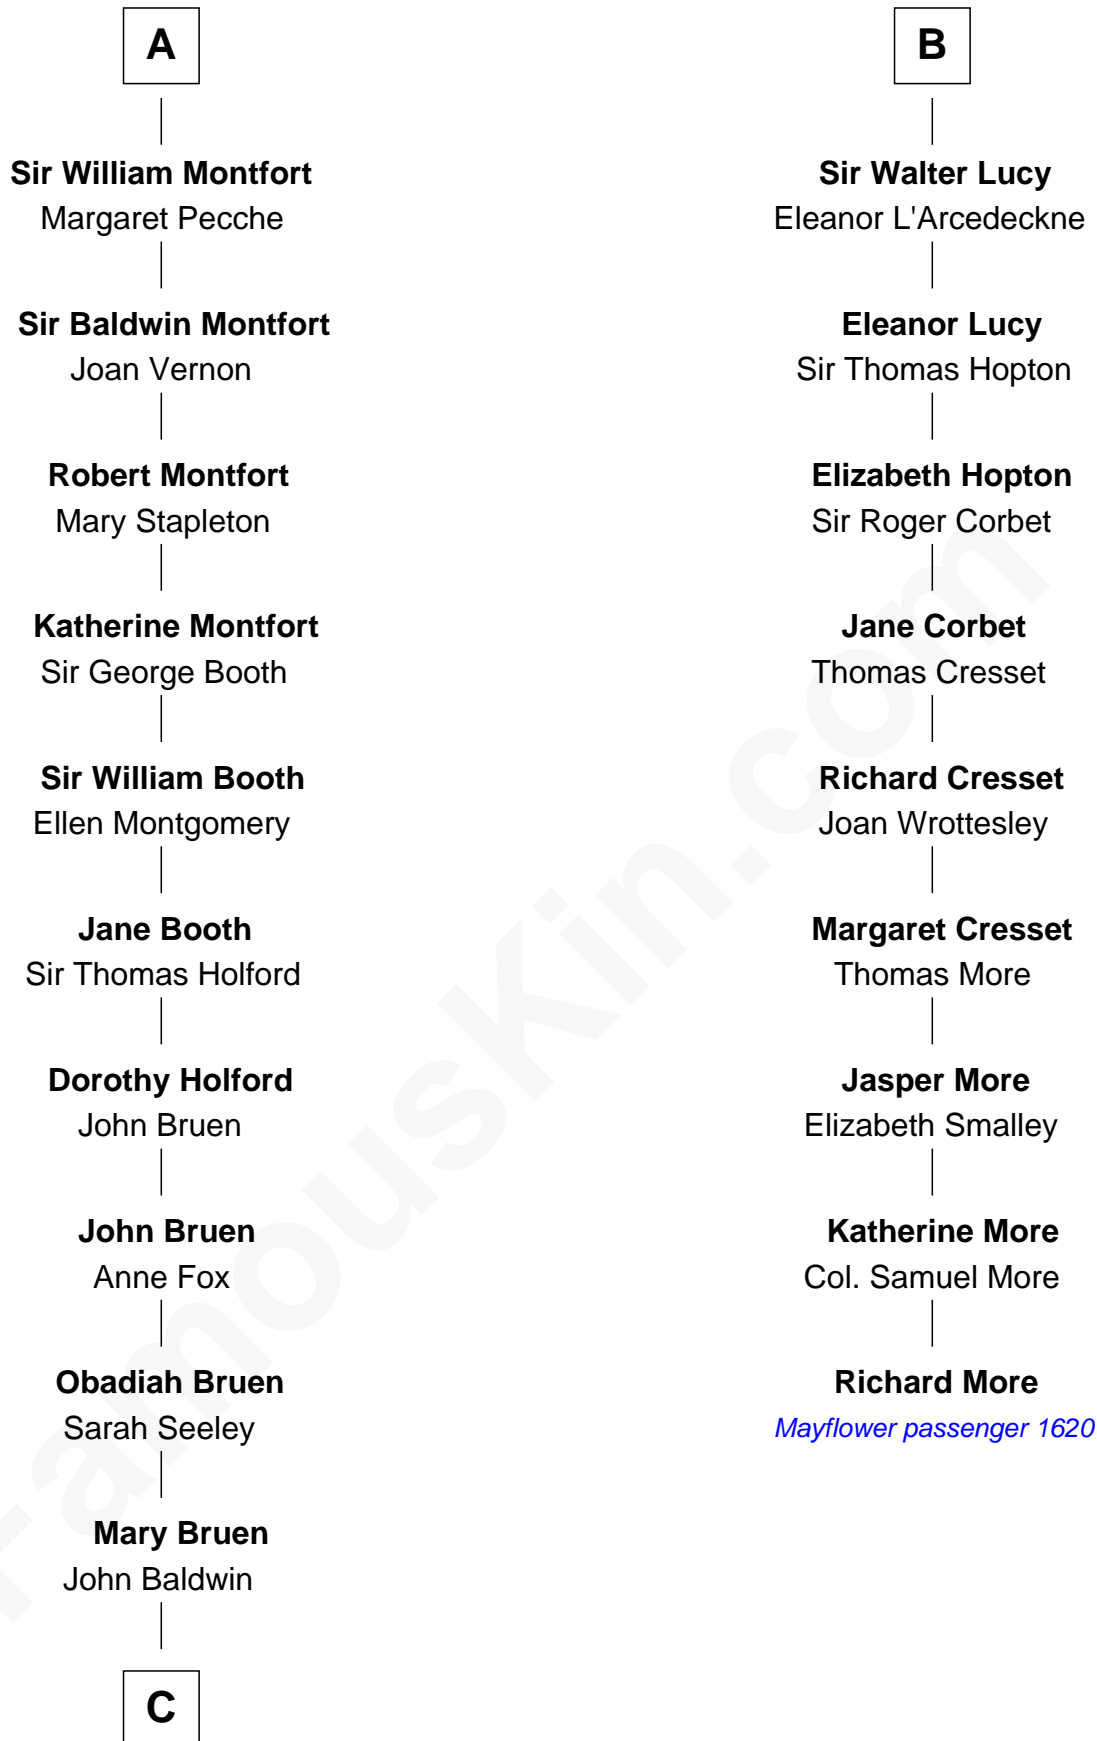

FamousKin.com

Relationship Chart of

Abraham Baldwin

Signer of the U.S. Constitution

15th cousin 5 times removed of

Richard More

(c1614 - c1696) Mayflower passenger 1620

MAYFLOWER

C

—
Abigail Baldwin

Samuel Baldwin

—
Timothy Baldwin

Bathsheba Stone

—
Michael Baldwin

Lucy Dudley

—
Abraham Baldwin