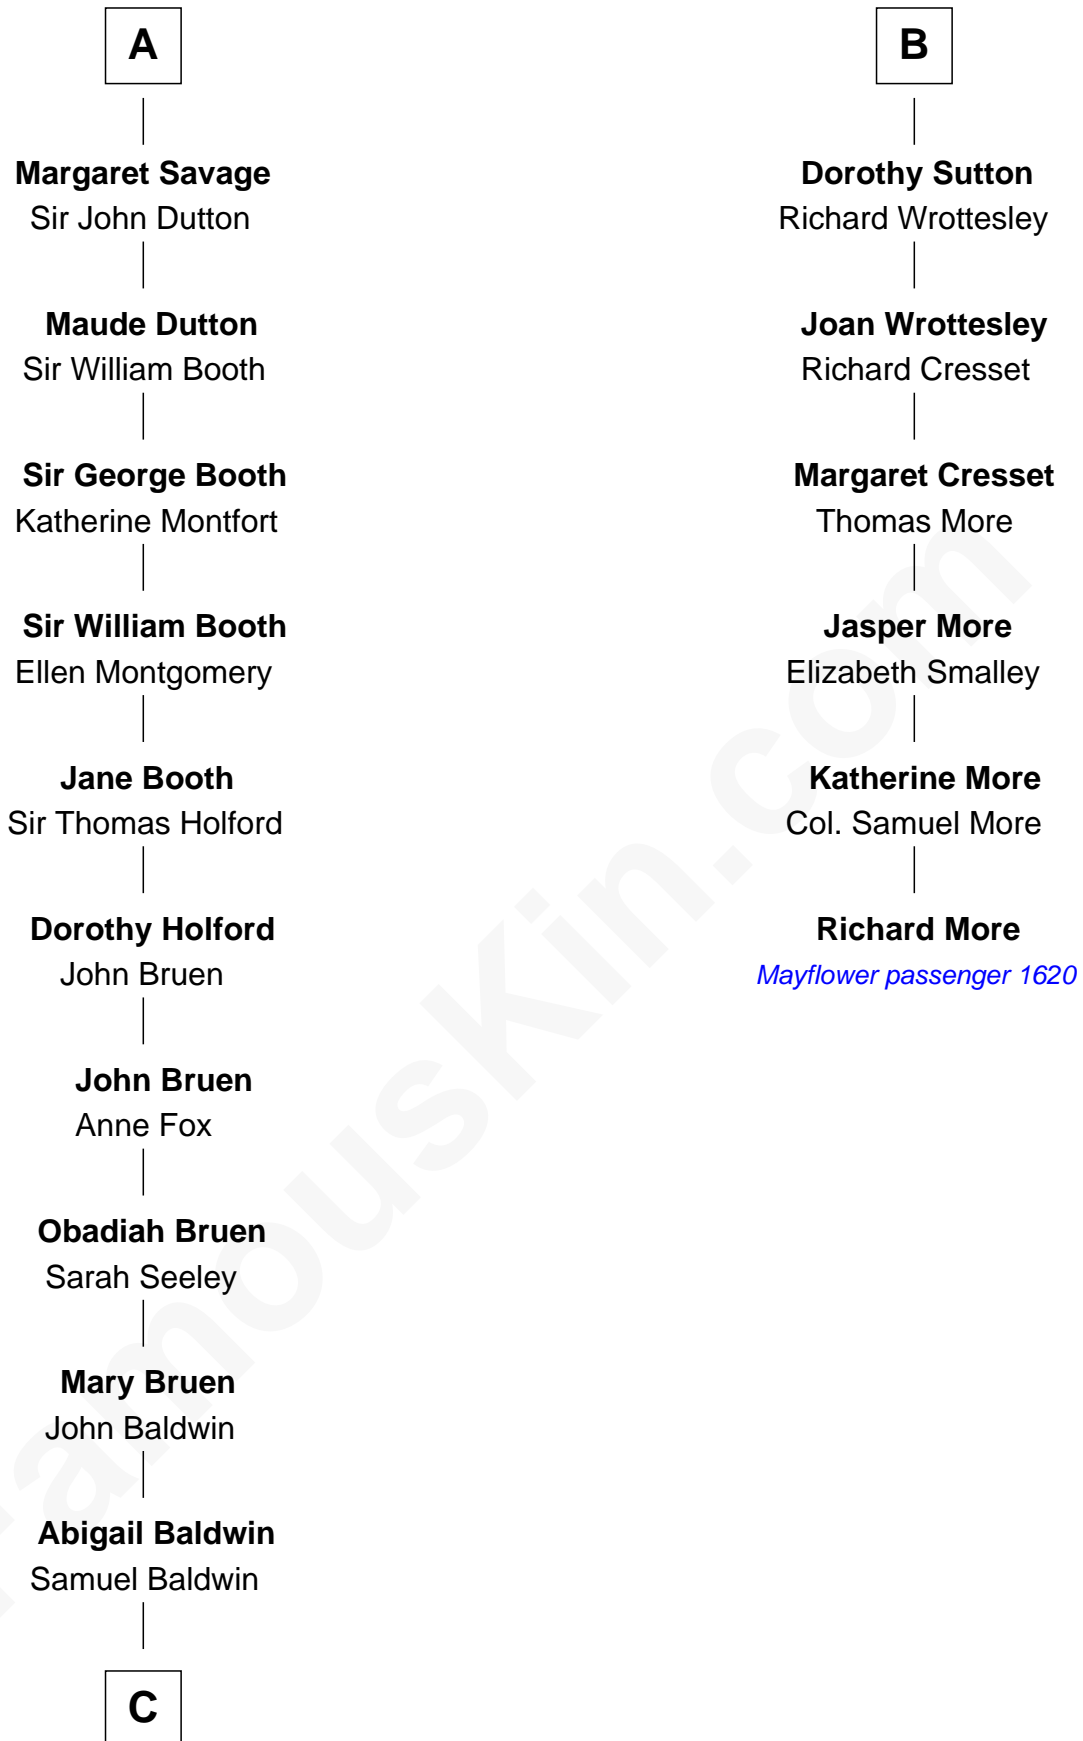

FamousKin.com

Relationship Chart of

Abraham Baldwin

Signer of the U.S. Constitution

12th cousin 7 times removed of

Richard More

(c1614 - c1696) Mayflower passenger 1620

MAYFLOWER

C

—
Timothy Baldwin
Bathsheba Stone

—
Michael Baldwin
Lucy Dudley

—
Abraham Baldwin
Signer of the U.S. Constitution

FamousKin.com