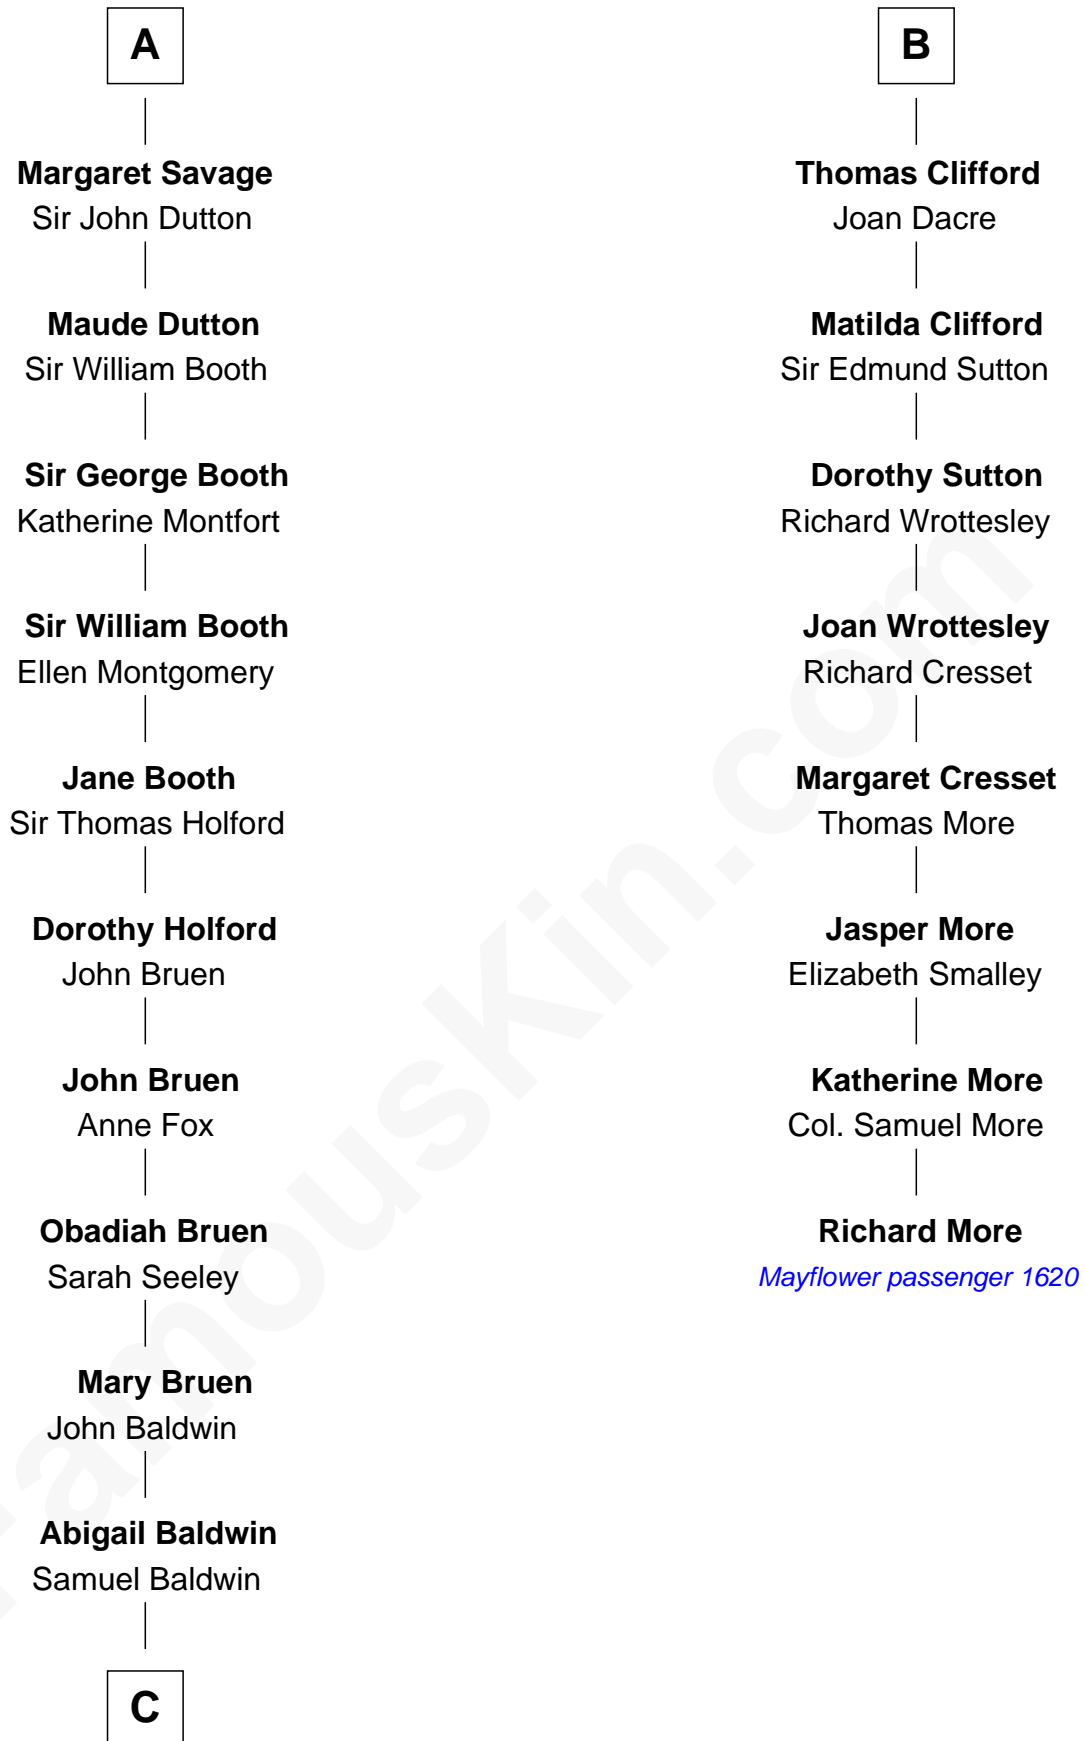

FamousKin.com

Relationship Chart of

Abraham Baldwin

Signer of the U.S. Constitution

14th cousin 5 times removed of

Richard More

(c1614 - c1696) Mayflower passenger 1620

MAYFLOWER

C

—
Timothy Baldwin
Bathsheba Stone

—
Michael Baldwin
Lucy Dudley

—
Abraham Baldwin
Signer of the U.S. Constitution

FamousKin.com