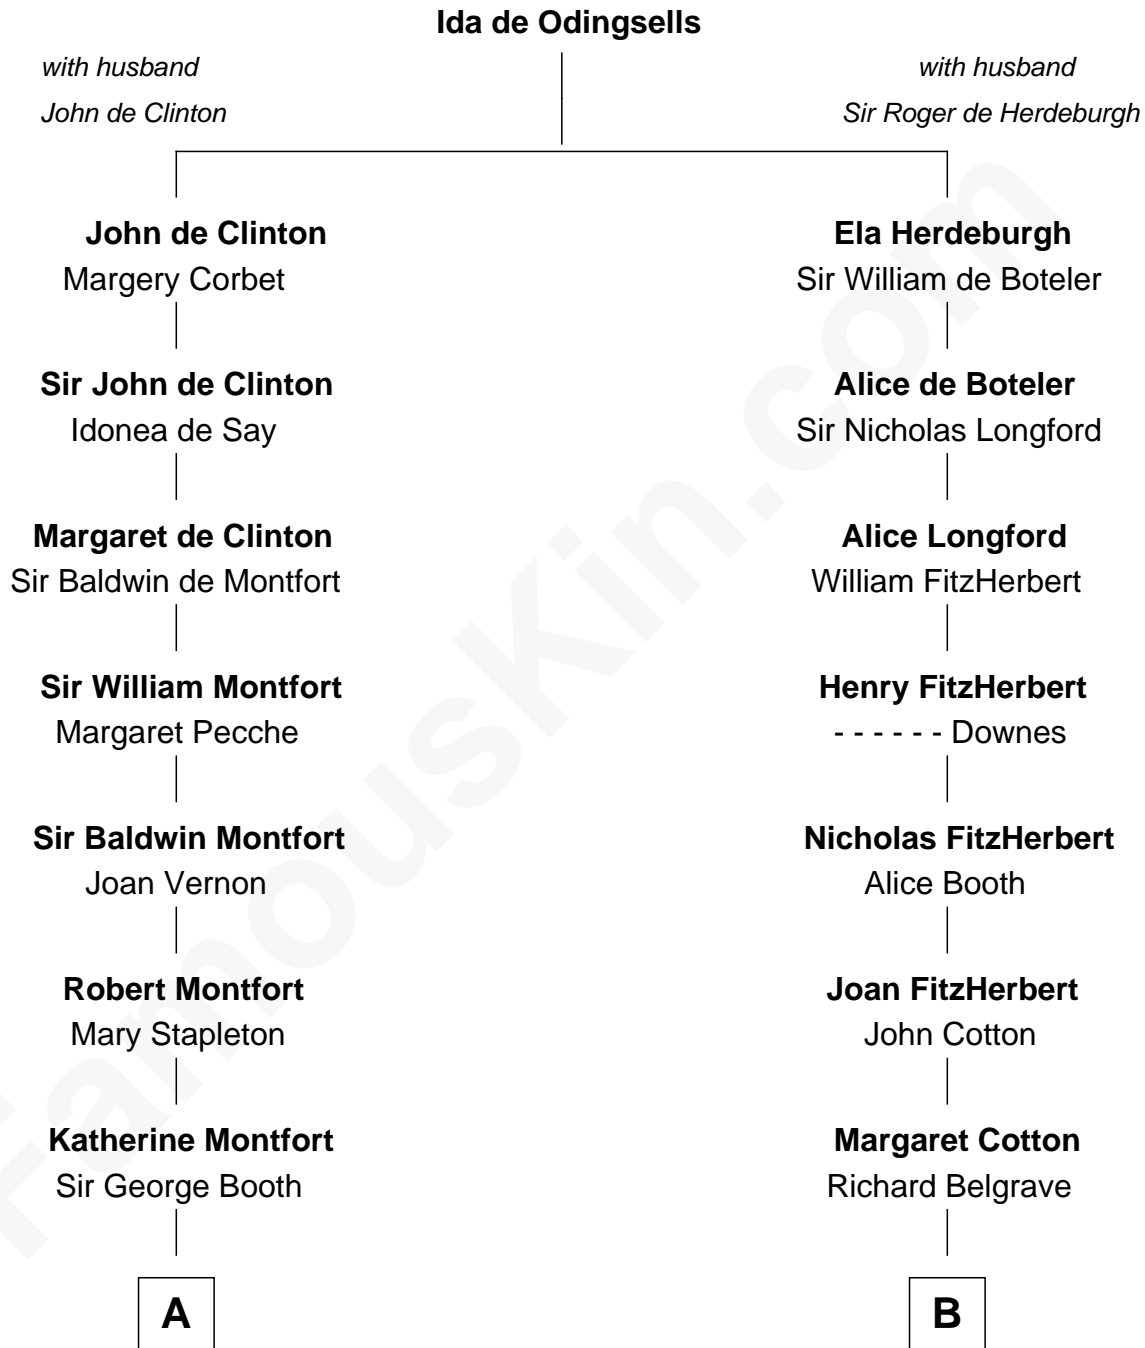

FamousKin.com Relationship Chart of

Abraham Baldwin

Signer of the U.S. Constitution

16th cousin 4 times removed of

Calvin Coolidge

30th U.S. President

C

Mary Davis
John Dunlap Moor

Hiram Dunlap Moor
Abigail Pinney Franklin

Victoria Josephine Moor
Col. John Calvin Coolidge

Calvin Coolidge
30th U.S. President

FamousKin.com