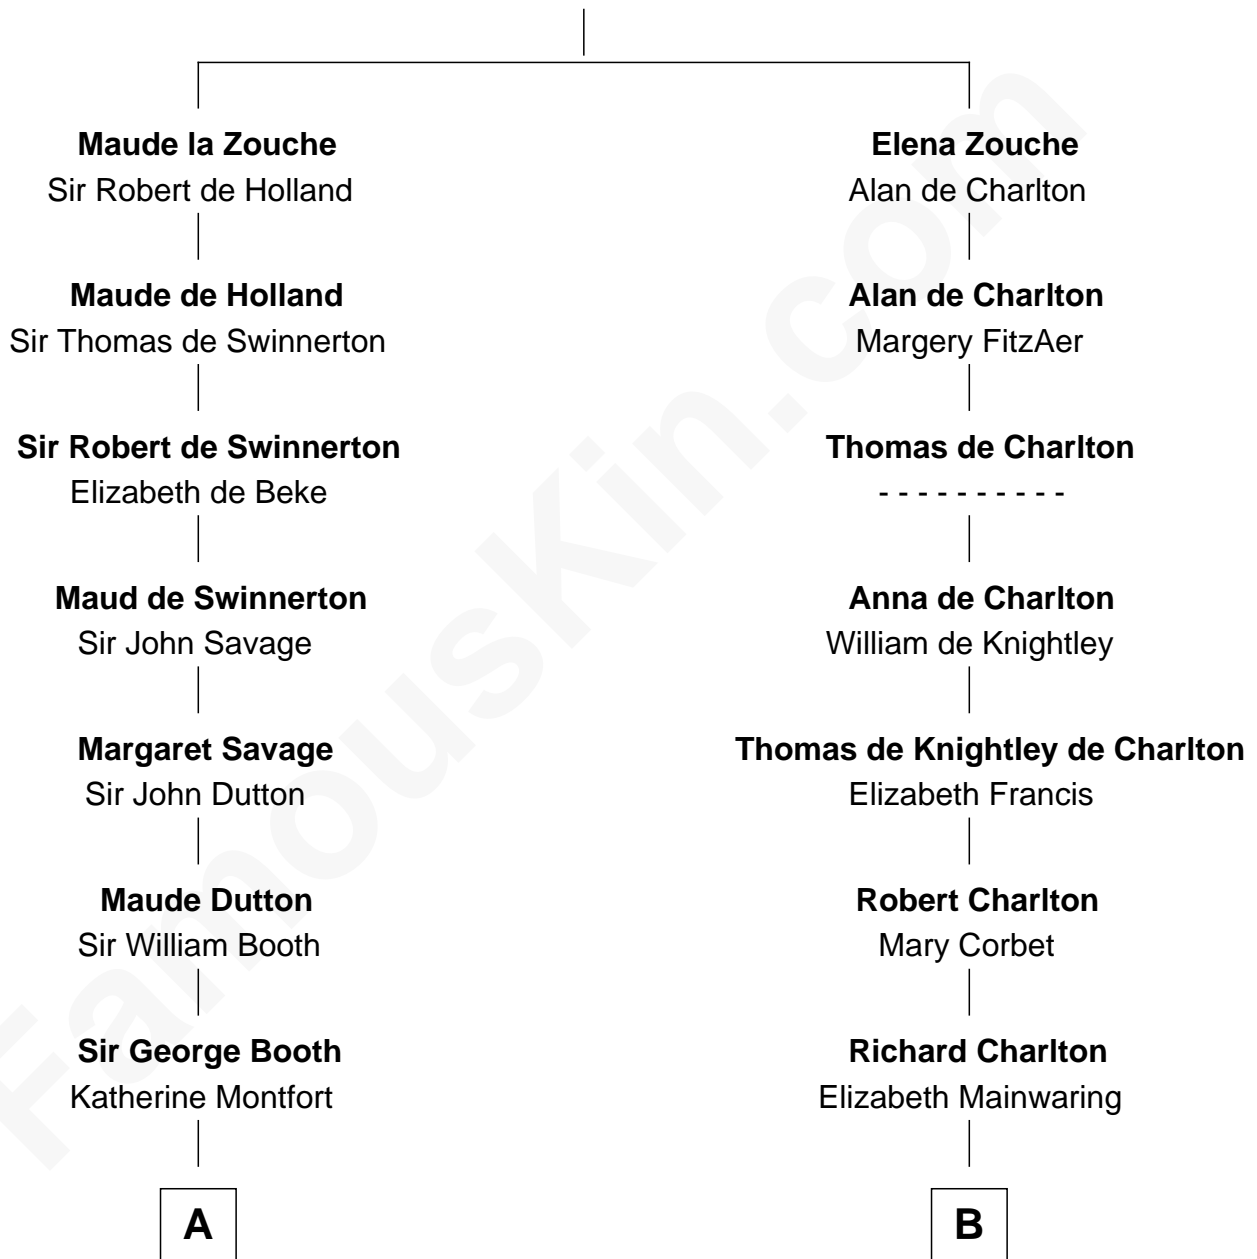

FamousKin.com Relationship Chart of

Abraham Baldwin

Signer of the U.S. Constitution

16th cousin 4 times removed of

Calvin Coolidge

30th U.S. President

Sir Alan la Zouche

Eleanor de Segrave

C

—
Mary Davis

John Dunlap Moor

—
Hiram Dunlap Moor

Abigail Pinney Franklin

—
Victoria Josephine Moor

Col. John Calvin Coolidge

—
Calvin Coolidge

30th U.S. President

FamousKin.com