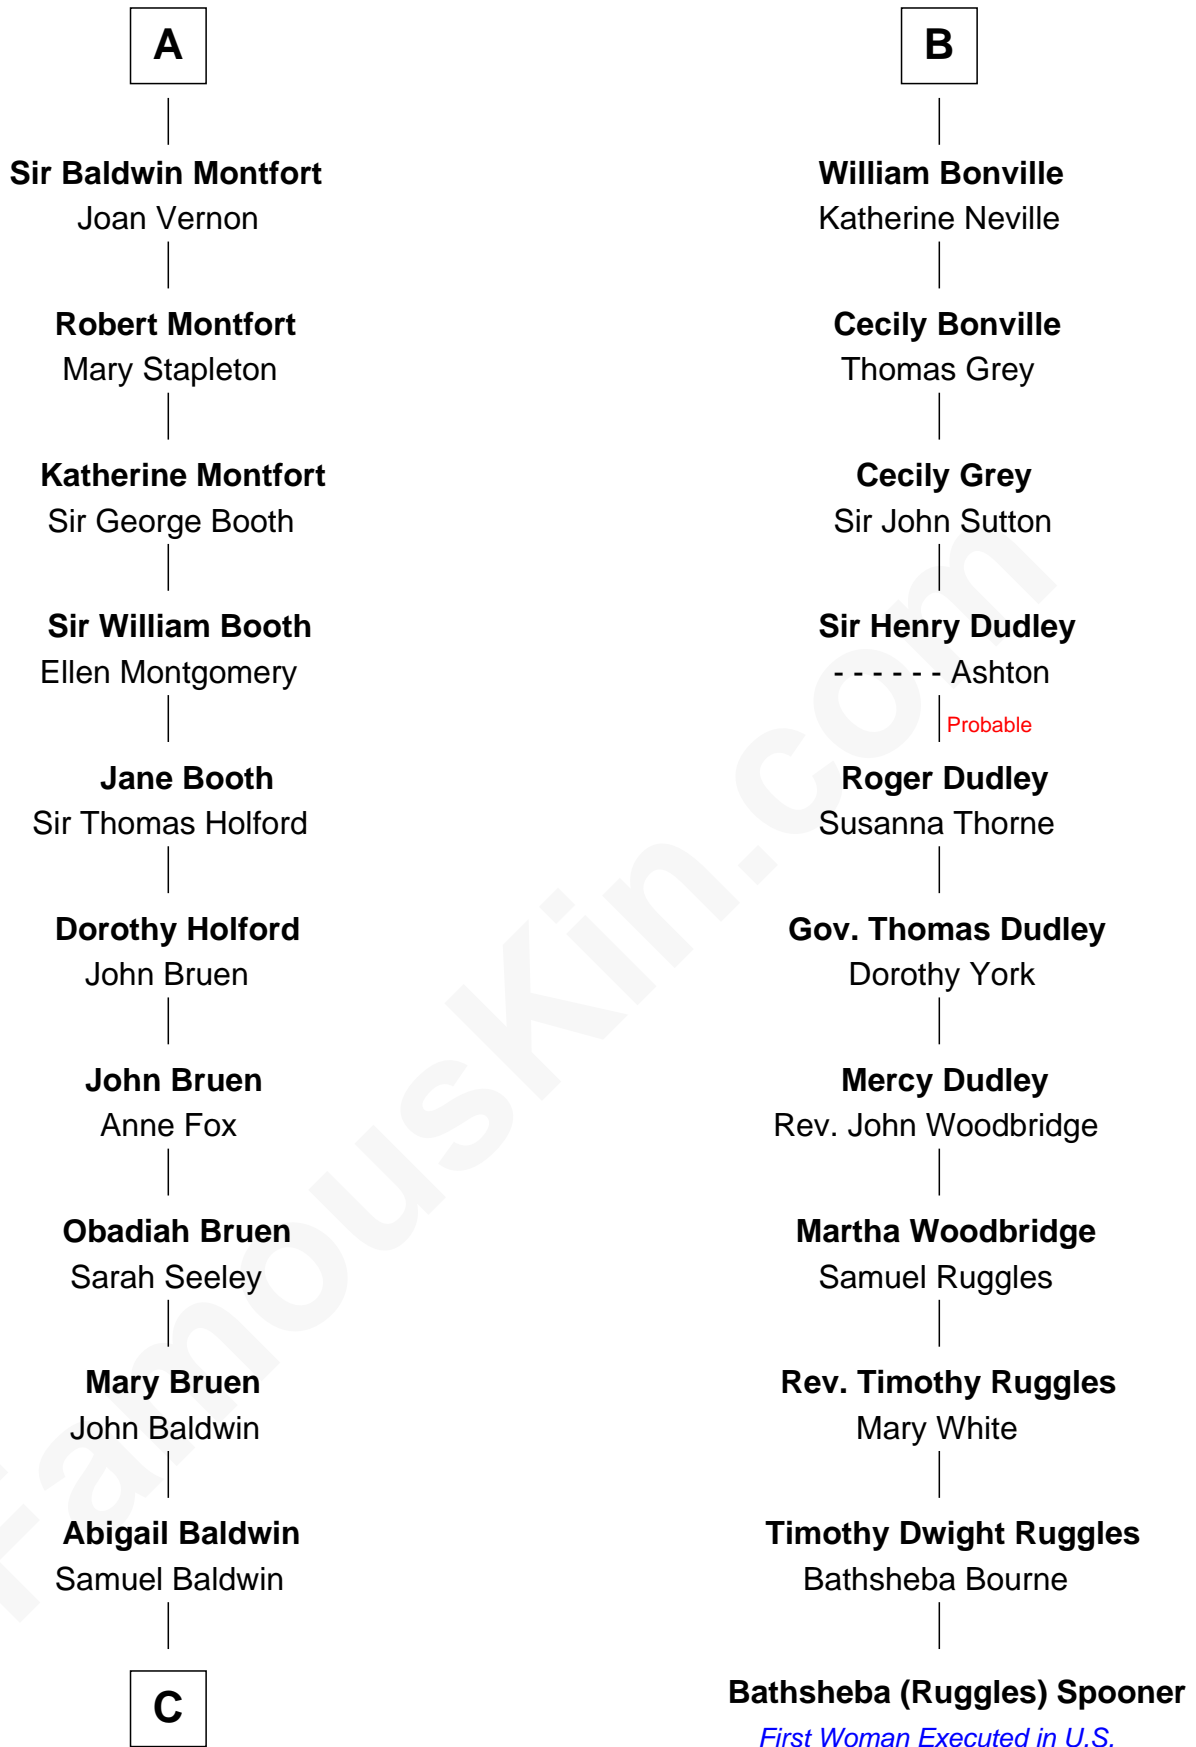

FamousKin.com

Relationship Chart of

Abraham Baldwin

Signer of the U.S. Constitution

17th cousin 2 times removed of

Bathsheba (Ruggles) Spooner

First woman executed for murder in U.S. by non-British government

Sir Humphrey de Bohun

Maud of Eu

C

—
Timothy Baldwin
Bathsheba Stone

—
Michael Baldwin
Lucy Dudley

—
Abraham Baldwin
Signer of the U.S. Constitution

FamousKin.com