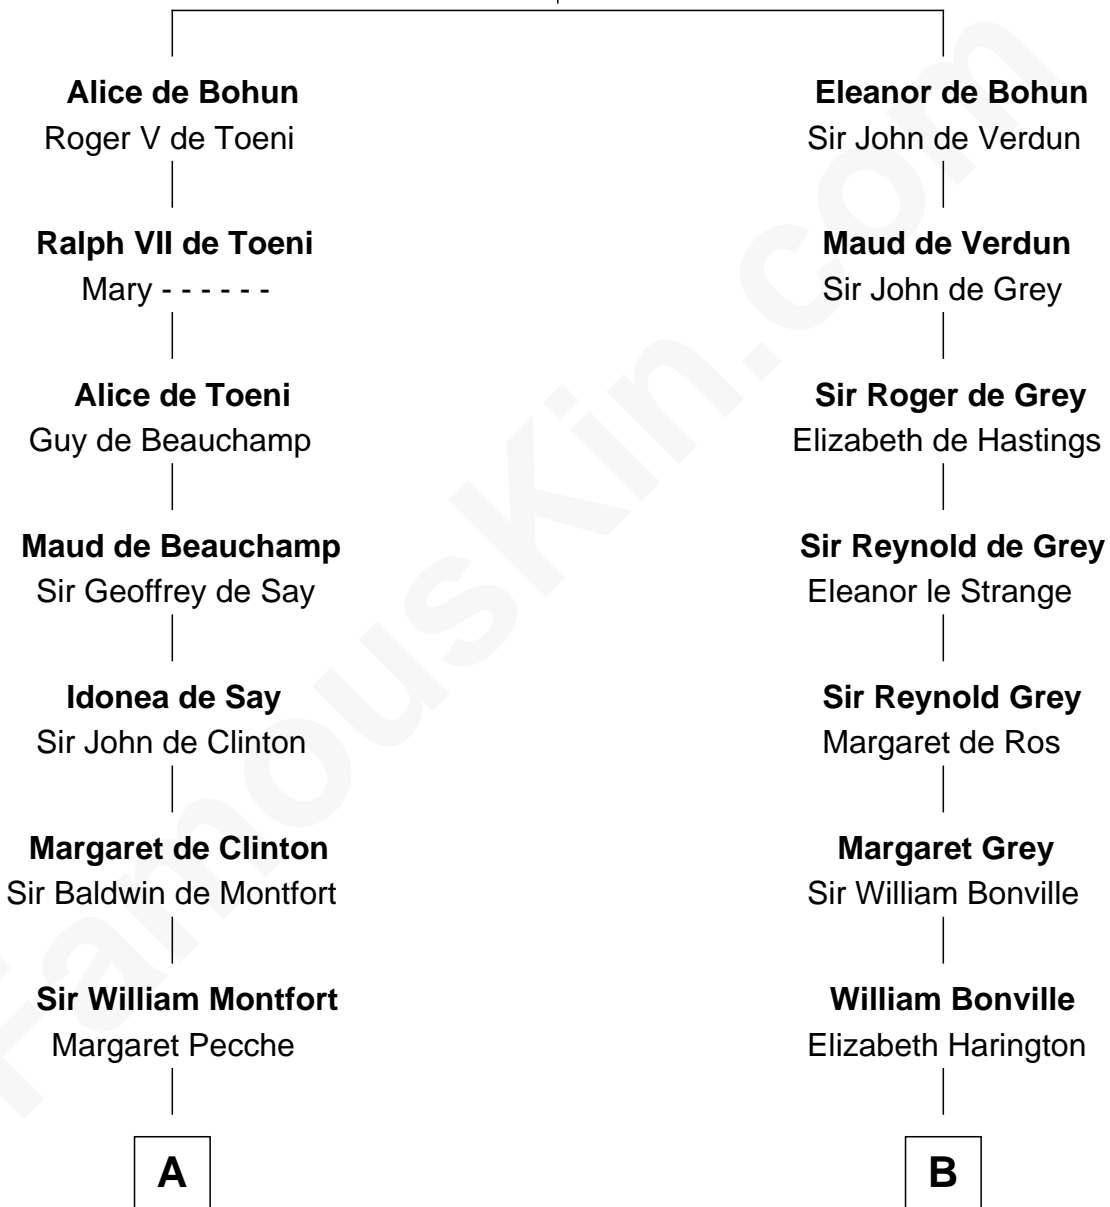

FamousKin.com

Relationship Chart of

Abraham Baldwin

Signer of the U.S. Constitution

17th cousin 2 times removed of

Bathsheba (Ruggles) Spooner

First woman executed for murder in U.S. by non-British government

Sir Humphrey de Bohun

Maud of Eu

C

—
Timothy Baldwin
Bathsheba Stone

—
Michael Baldwin
Lucy Dudley

—
Abraham Baldwin
Signer of the U.S. Constitution

FamousKin.com