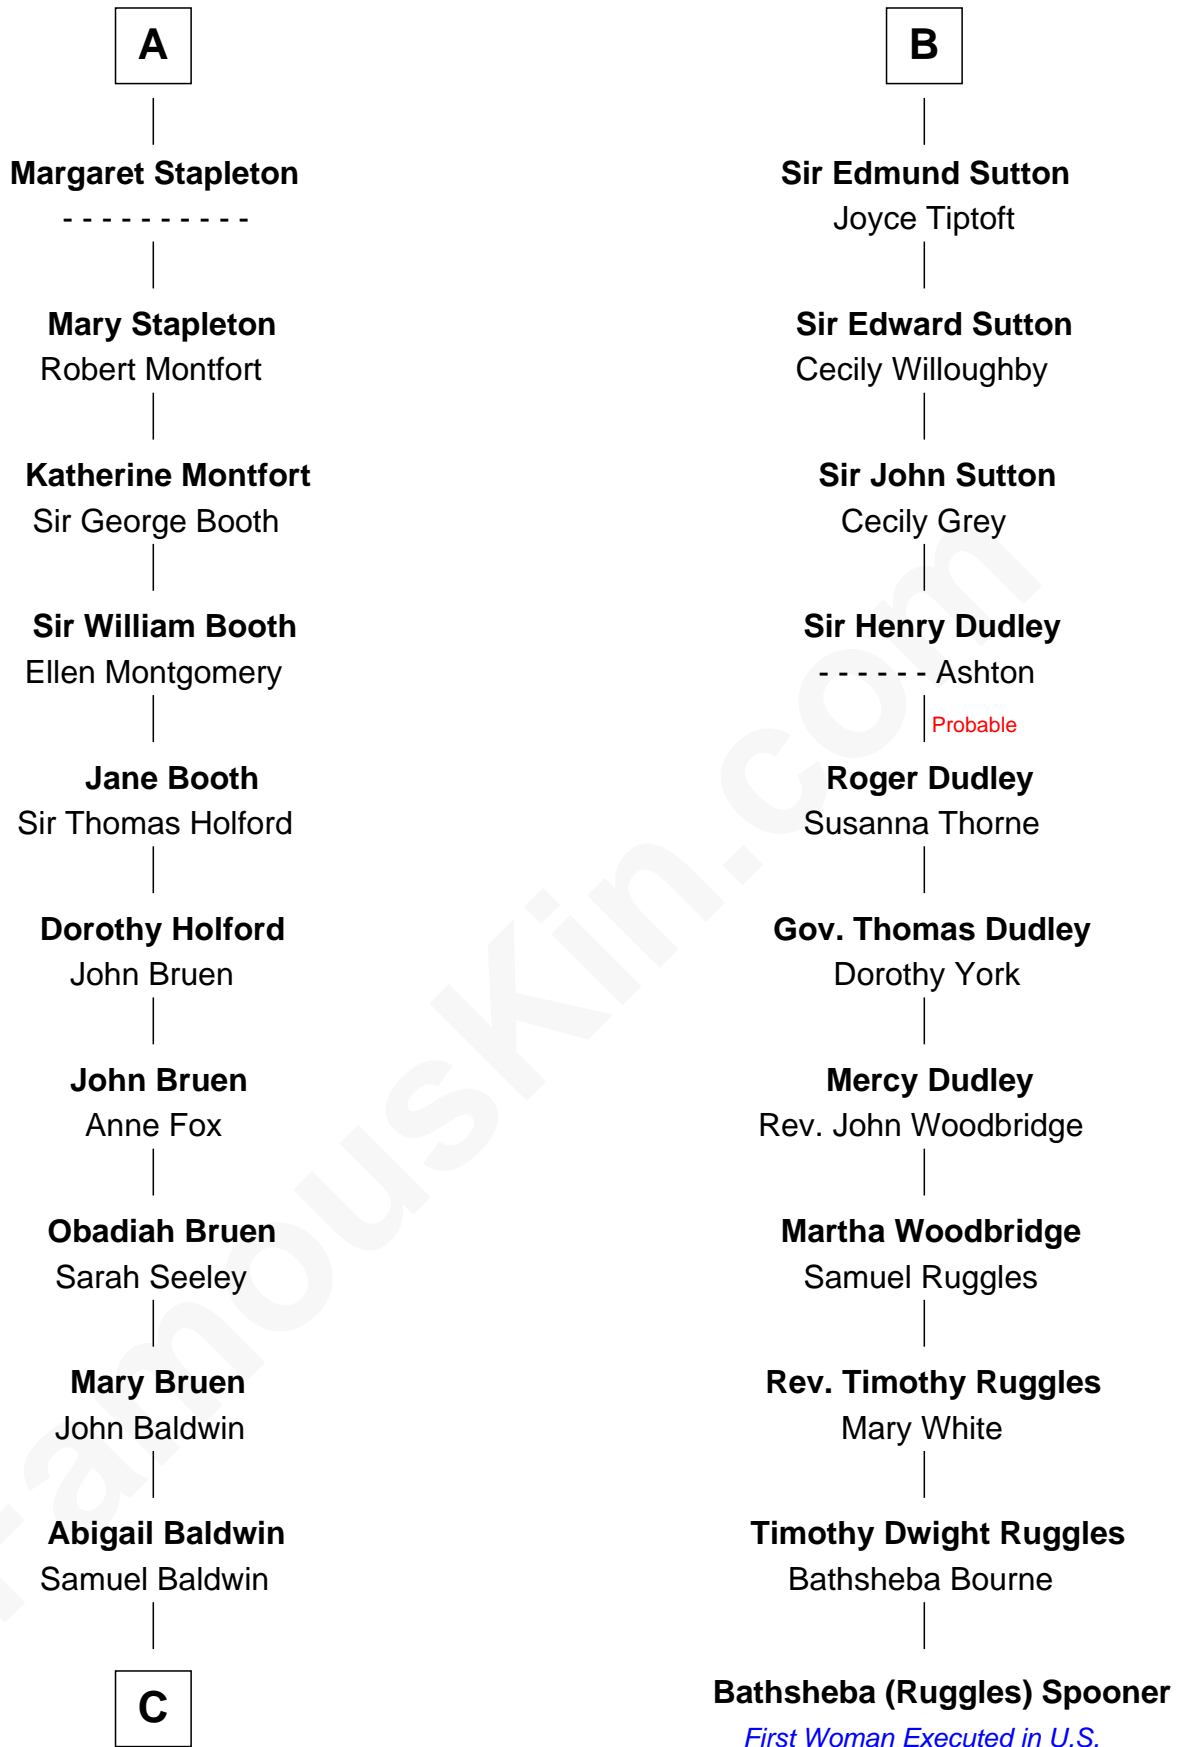

FamousKin.com

Relationship Chart of

Abraham Baldwin

Signer of the U.S. Constitution

17th cousin 2 times removed of

Bathsheba (Ruggles) Spooner

First woman executed for murder in U.S. by non-British government

John, King of England

with wife

not married

----- De Warenne

C

—
Timothy Baldwin
Bathsheba Stone

—
Michael Baldwin
Lucy Dudley

—
Abraham Baldwin
Signer of the U.S. Constitution