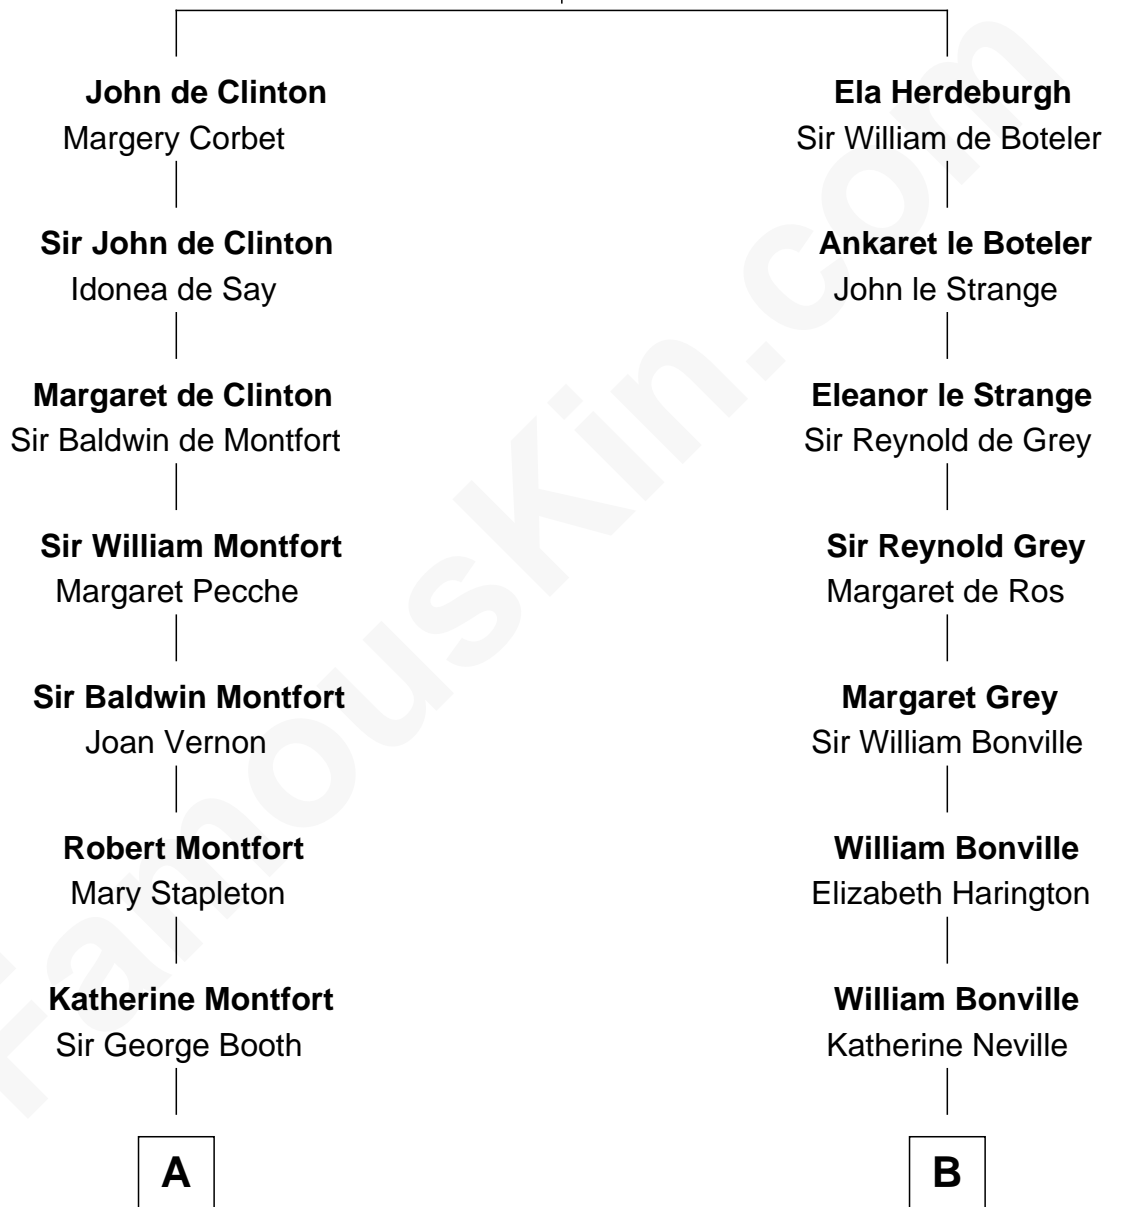

# FamousKin.com Relationship Chart of

**Abraham Baldwin**

*Signer of the U.S. Constitution*

16th cousin of

**Bathsheba (Ruggles) Spooner**

*First woman executed for murder in U.S. by non-British government*

**Ida de Odingsells**

*with husband*

*John de Clinton*

*with husband*

*Sir Roger de Herdeburgh*

**A**

**Sir William Booth**  
Ellen Montgomery

**Jane Booth**  
Sir Thomas Holford

**Dorothy Holford**  
John Bruen

**John Bruen**  
Anne Fox

**Obadiah Bruen**  
Sarah Seeley

**Mary Bruen**  
John Baldwin

**Abigail Baldwin**  
Samuel Baldwin

**Timothy Baldwin**  
Bathsheba Stone

**Michael Baldwin**  
Lucy Dudley