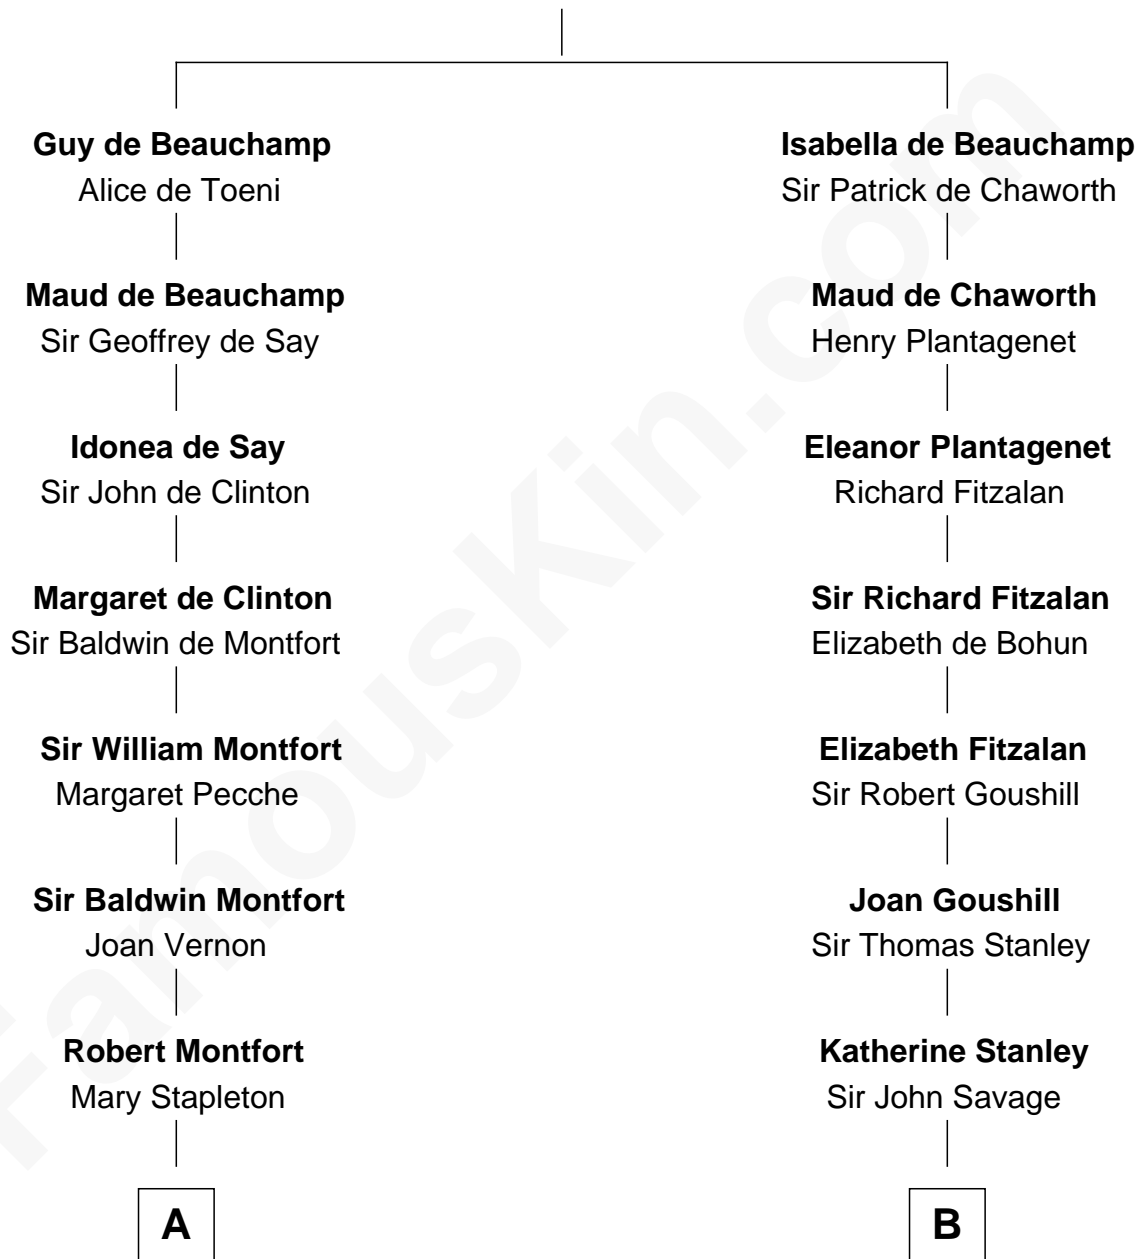

FamousKin.com Relationship Chart of

Abraham Baldwin

Signer of the U.S. Constitution

17th cousin 4 times removed of

Adlai Stevenson II

31st Governor of Illinois

William de Beauchamp

Maud FitzJohn

C

Thomas Walker Frye
Elizabeth Speed Smith

Mary Peachy Frye
Rev. Lewis Warner Green

Letitia Green
Adlai Ewing Stevenson

Lewis Green Stevenson
Helen Louise Davis

Adlai Stevenson II
31st Governor of Illinois