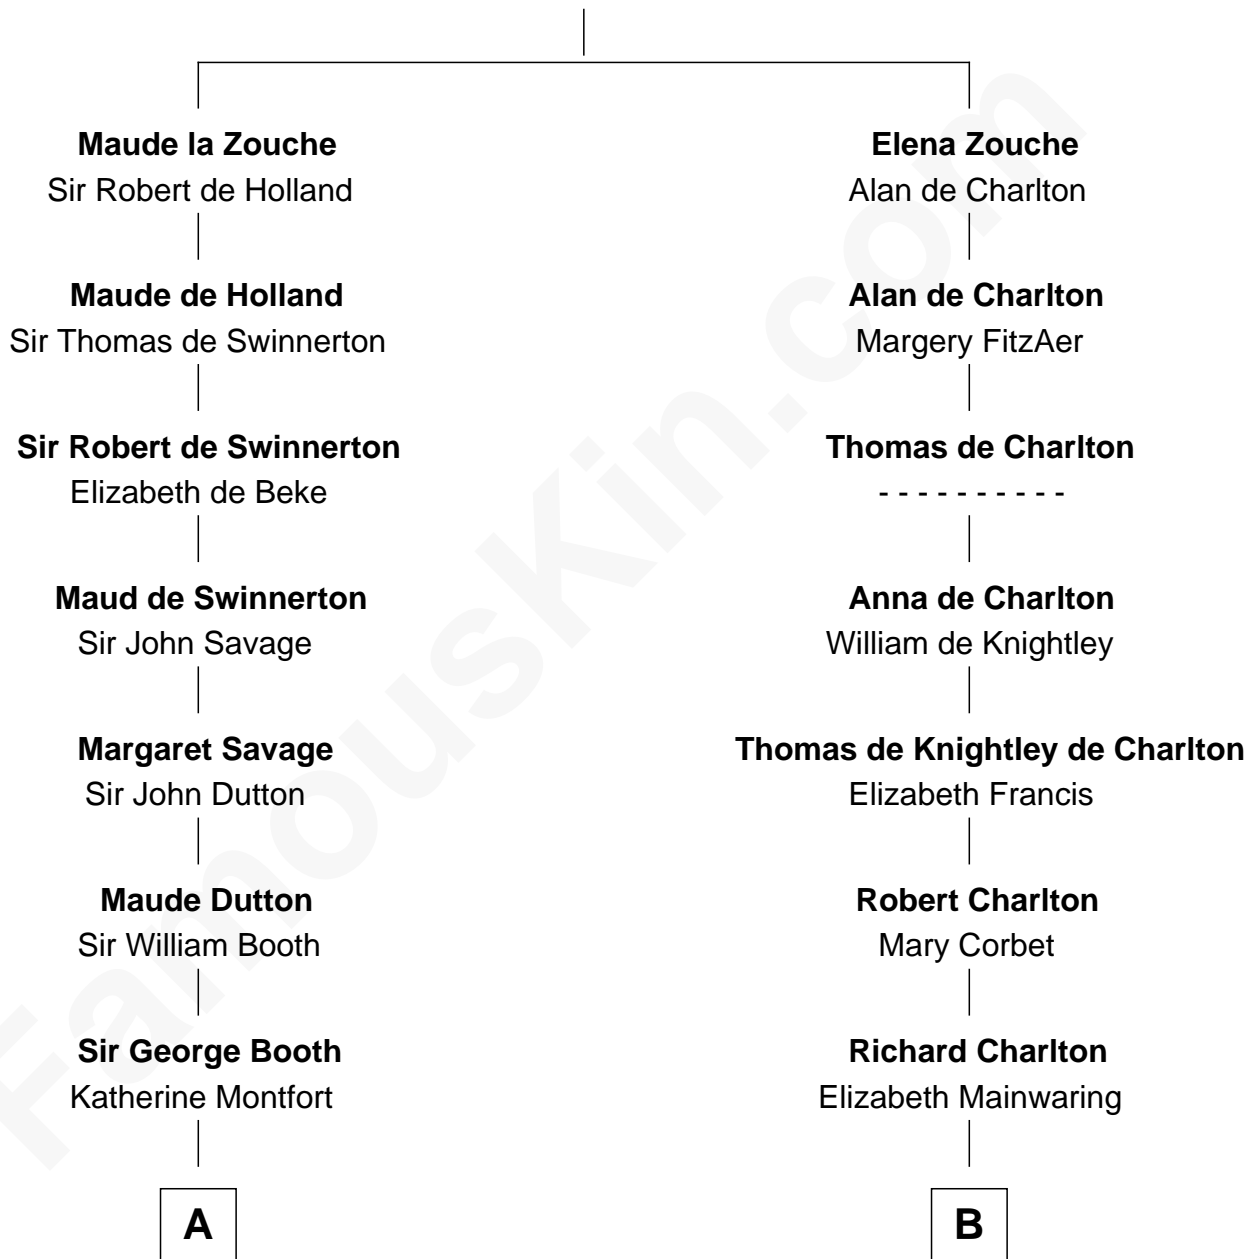

FamousKin.com Relationship Chart of

Abraham Baldwin

Signer of the U.S. Constitution

16th cousin 3 times removed of

Norman Rockwell

American Artist

Sir Alan la Zouche

Eleanor de Segrave

C

John William Rockwell
Phebe Boyce Waring

Jarvis Waring Rockwell
Anne Mary Hill

Norman Rockwell
American Artist

FamousKin.com