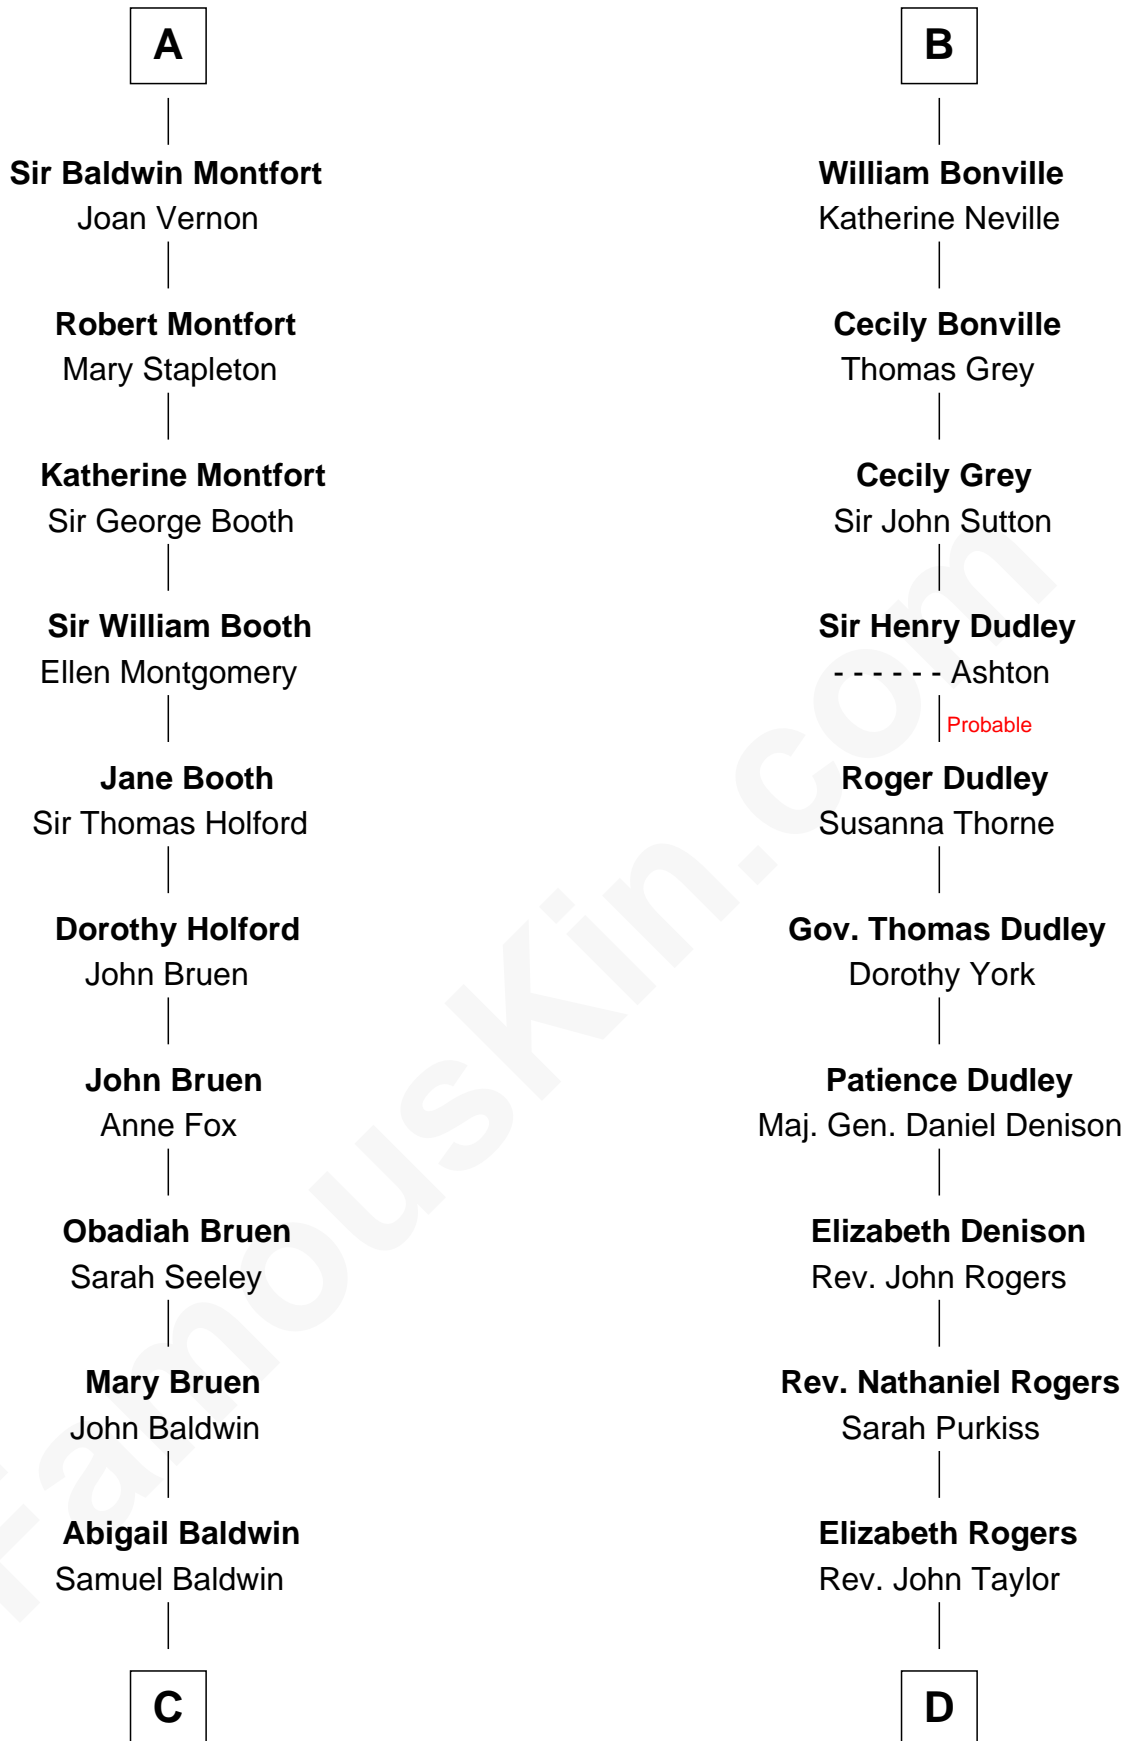

FamousKin.com Relationship Chart of

Abraham Baldwin

Signer of the U.S. Constitution

18th cousin 1 time removed of

Nicholas Gilman

Signer of the U.S. Constitution

Sir Humphrey de Bohun

Maud of Eu

C

Timothy Baldwin
Bathsheba Stone

Michael Baldwin
Lucy Dudley

Abraham Baldwin
Signer of the U.S. Constitution

D

Ann Taylor
Nicholas Gilman

Nicholas Gilman
Signer of the U.S. Constitution

FamousKin.com