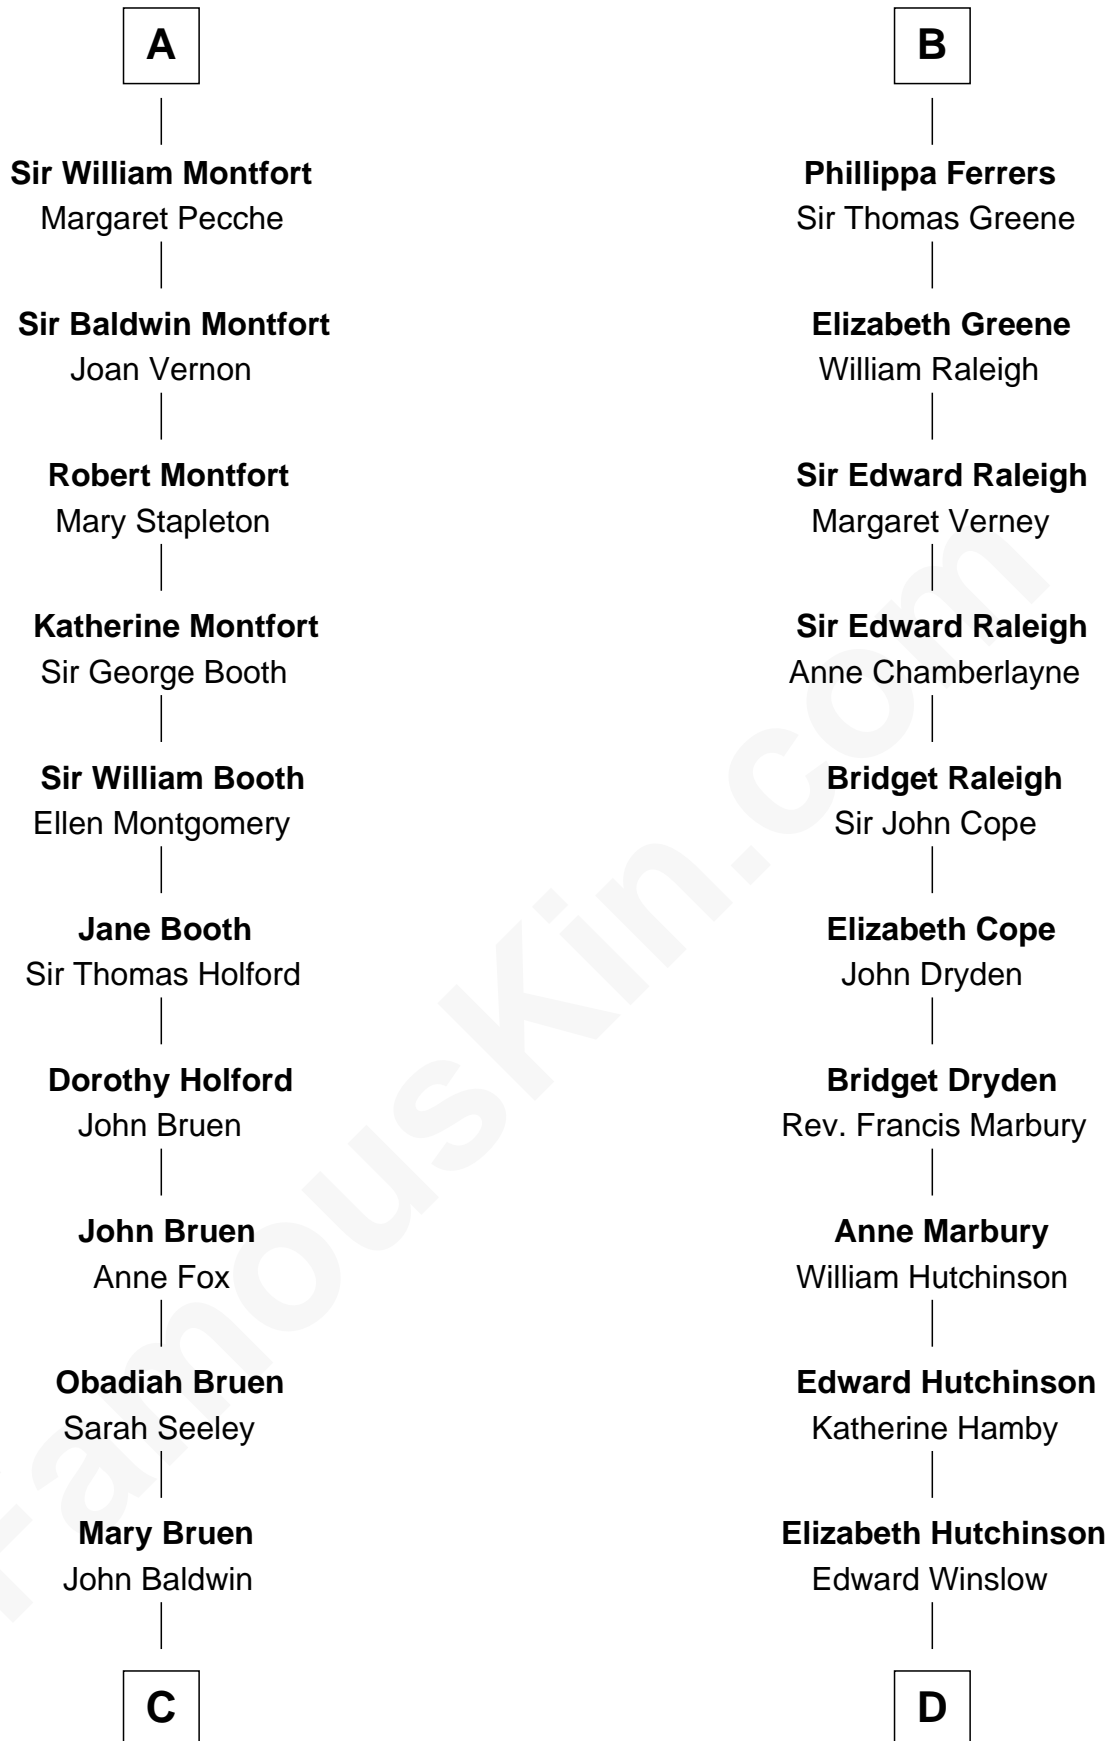

FamousKin.com Relationship Chart of

Abraham Baldwin

Signer of the U.S. Constitution

20th cousin of

Nicholas Gilman

Signer of the U.S. Constitution

Richard de Clare
Amice of Gloucester

C

Abigail Baldwin

Samuel Baldwin

Timothy Baldwin

Bathsheba Stone

Michael Baldwin

Lucy Dudley

Abraham Baldwin

Signer of the U.S. Constitution