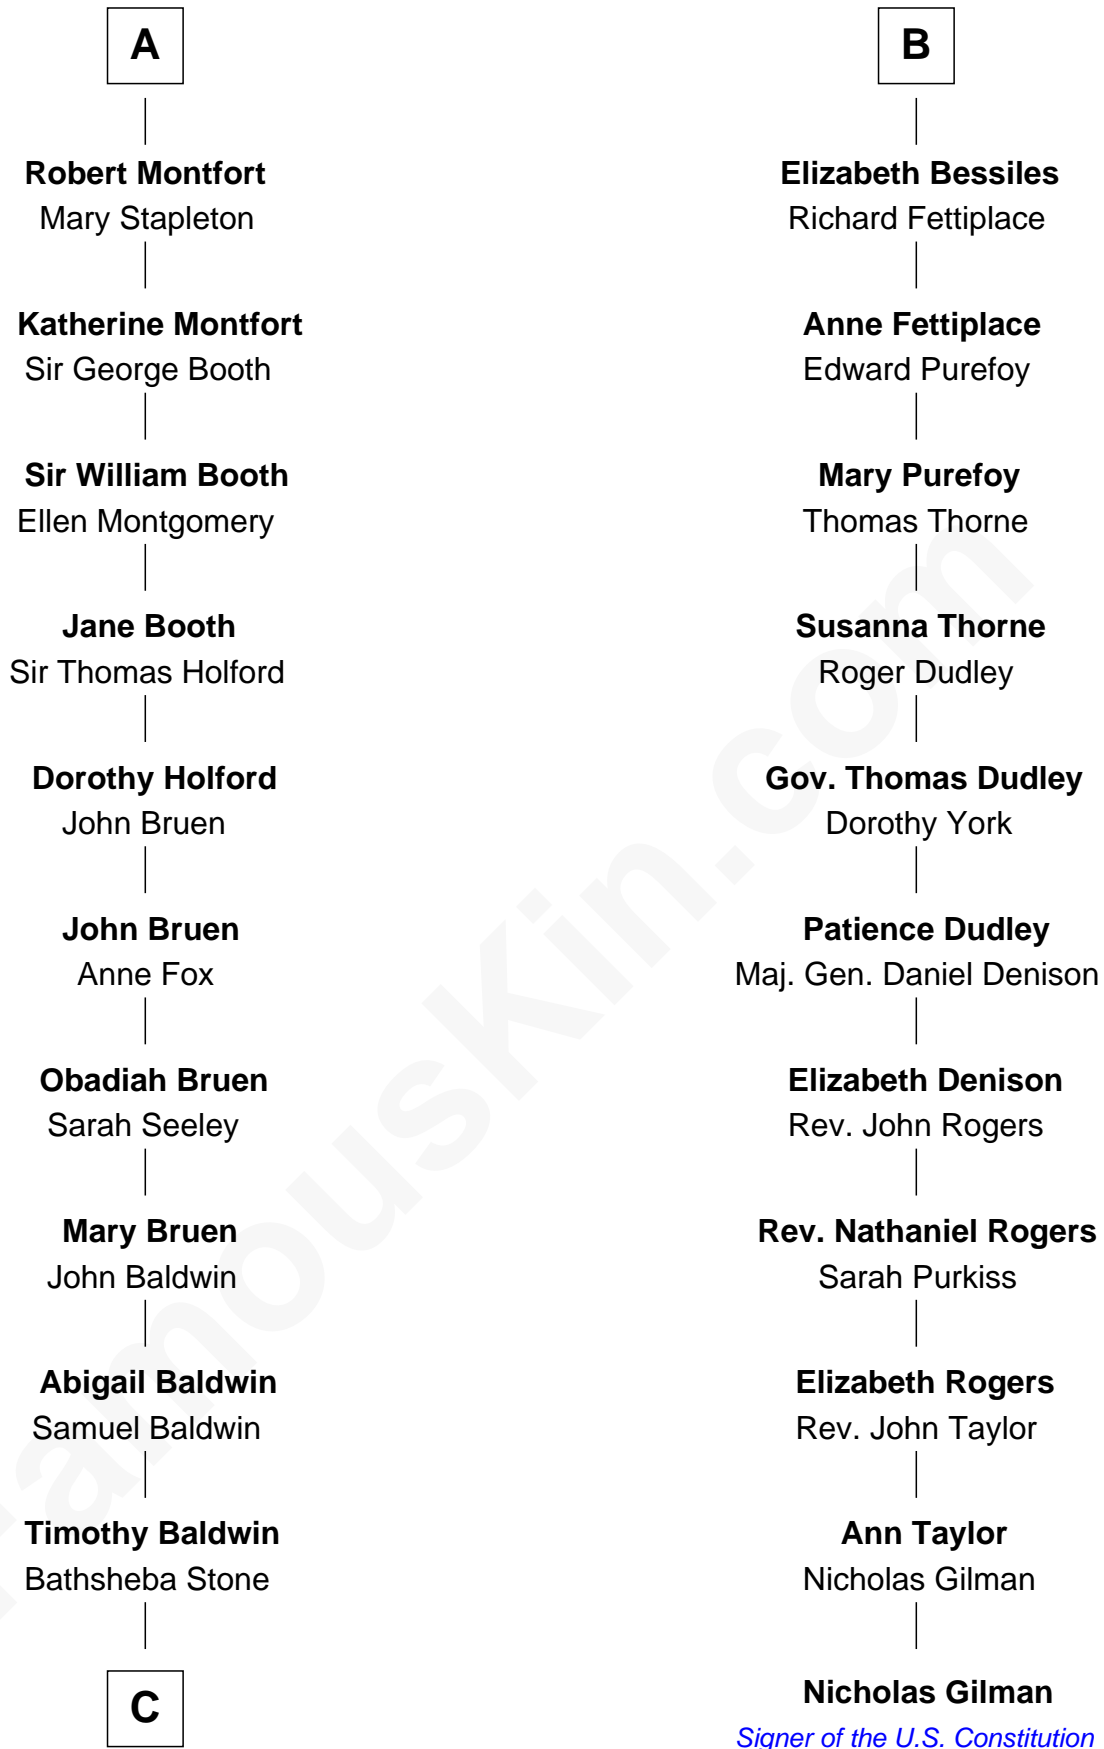

FamousKin.com Relationship Chart of

Abraham Baldwin

Signer of the U.S. Constitution

17th cousin 1 time removed of

Nicholas Gilman

Signer of the U.S. Constitution

Sir William de Harcourt

*with wife
Alice la Zouche*

Sir William de Harcourt
Joan de Grey

Robert de Pembridge
Juliane - - - - -

Sir Thomas Harcourt
Maud Grey

Juliane de Pembridge
Sir Richard de Vernon

Sir Thomas Harcourt
Jane Fraunceys

Sir Richard Vernon
Joan Griffith

Sir Richard Harcourt
Edith St. Clair

Joan Vernon
Sir Baldwin Montfort

Alice Harcourt
William Bessiles

A

B

C

Michael Baldwin

Lucy Dudley