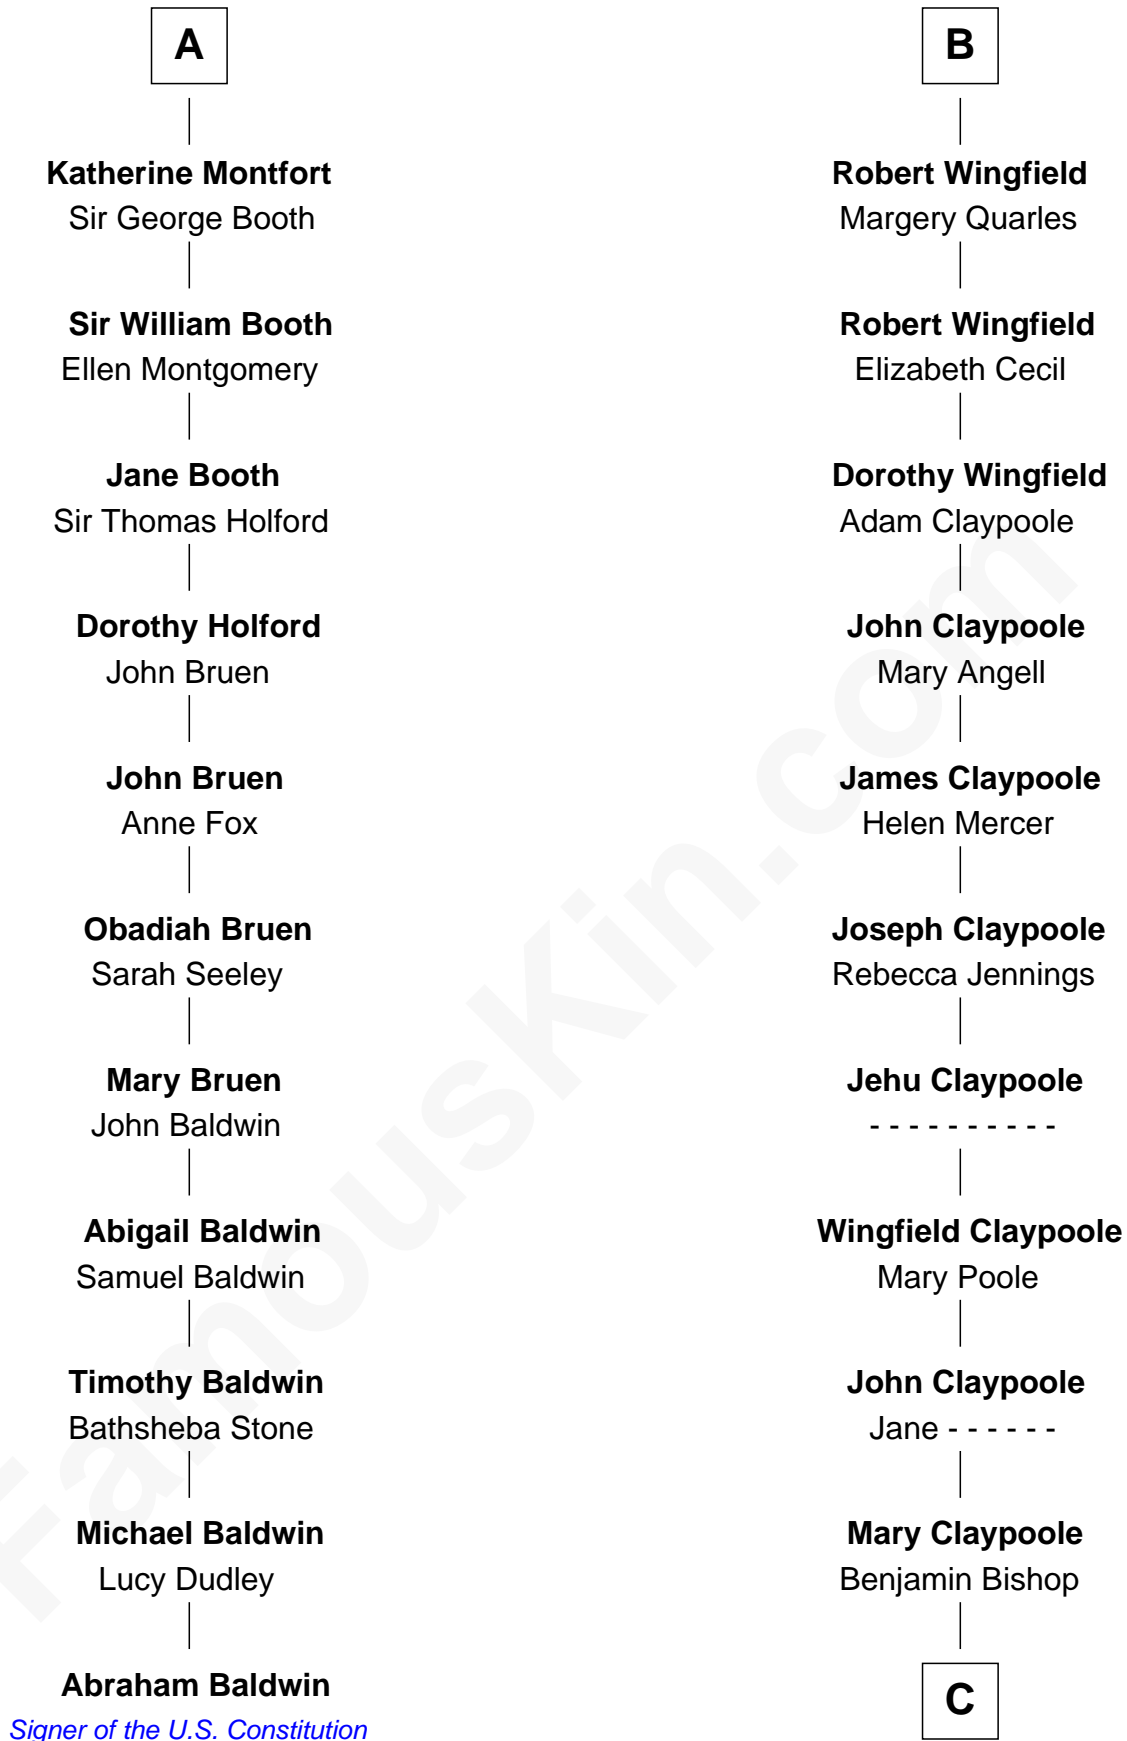

# FamousKin.com Relationship Chart of

**Abraham Baldwin**

*Signer of the U.S. Constitution*

17th cousin 4 times removed of

**Valerie Bertinelli**

*Television Actress*

**William de Beauchamp**

Maud FitzJohn

**C**

**Mary Emma Bishop**

Jacob G. Gooden

**Ida P. Gooden**

Joseph D. Carvin

**Lester Vodges Carvin**

Elizabeth - - - - -

**Nancy L. Carvin**