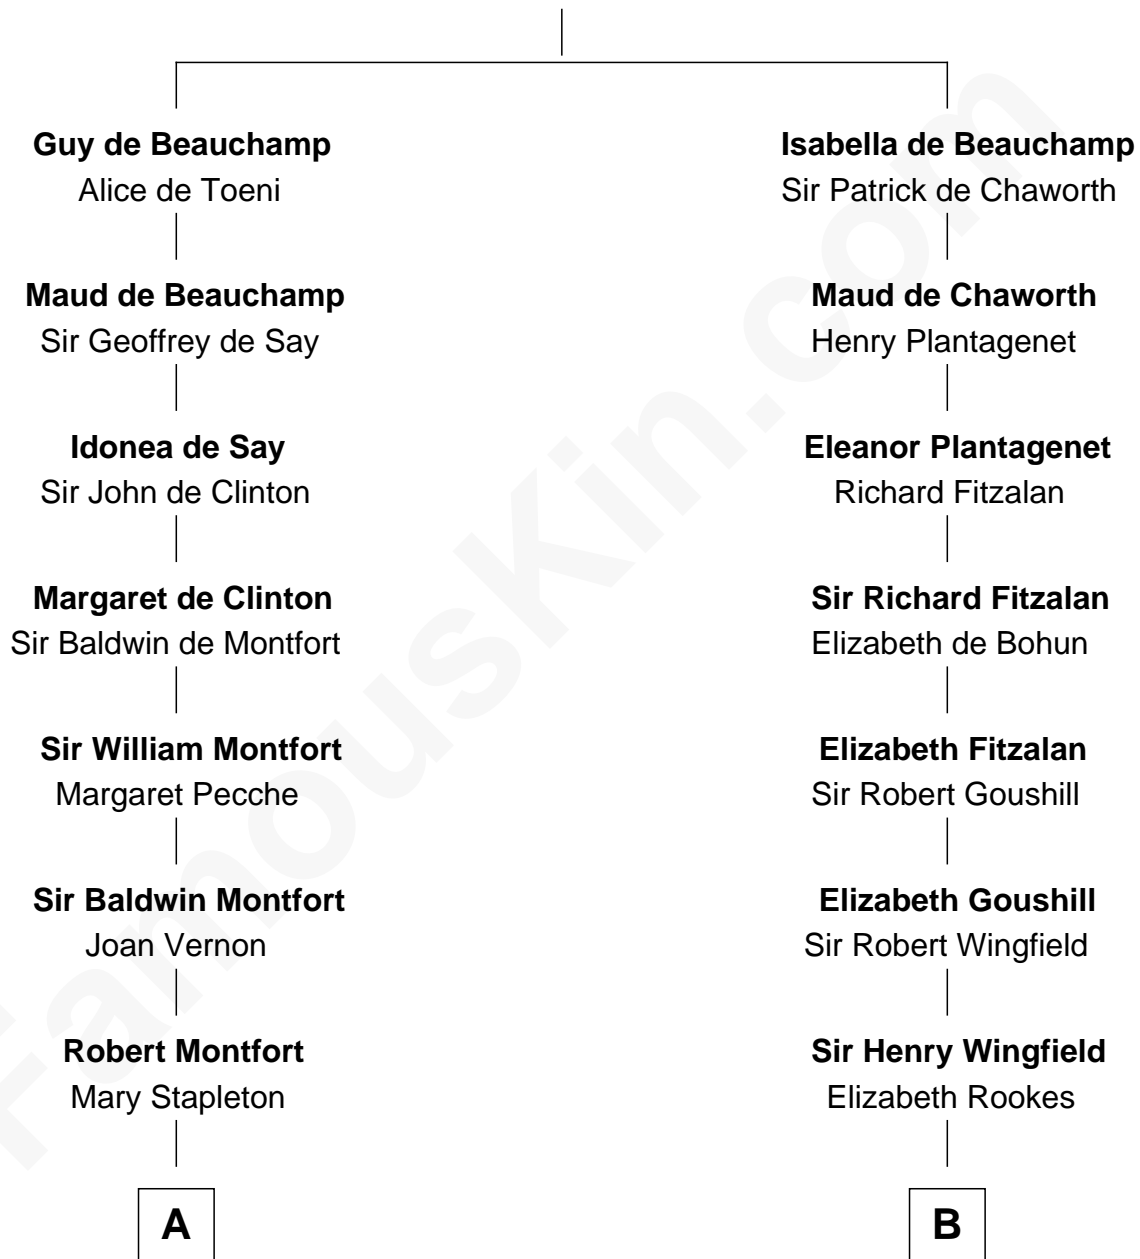

# FamousKin.com Relationship Chart of

**Abraham Baldwin**

*Signer of the U.S. Constitution*

17th cousin 4 times removed of

**Valerie Bertinelli**

*Television Actress*

**William de Beauchamp**

Maud FitzJohn

**C**

**Mary Emma Bishop**

Jacob G. Gooden

**Ida P. Gooden**

Joseph D. Carvin

**Lester Vodges Carvin**

Elizabeth - - - - -

**Nancy L. Carvin**