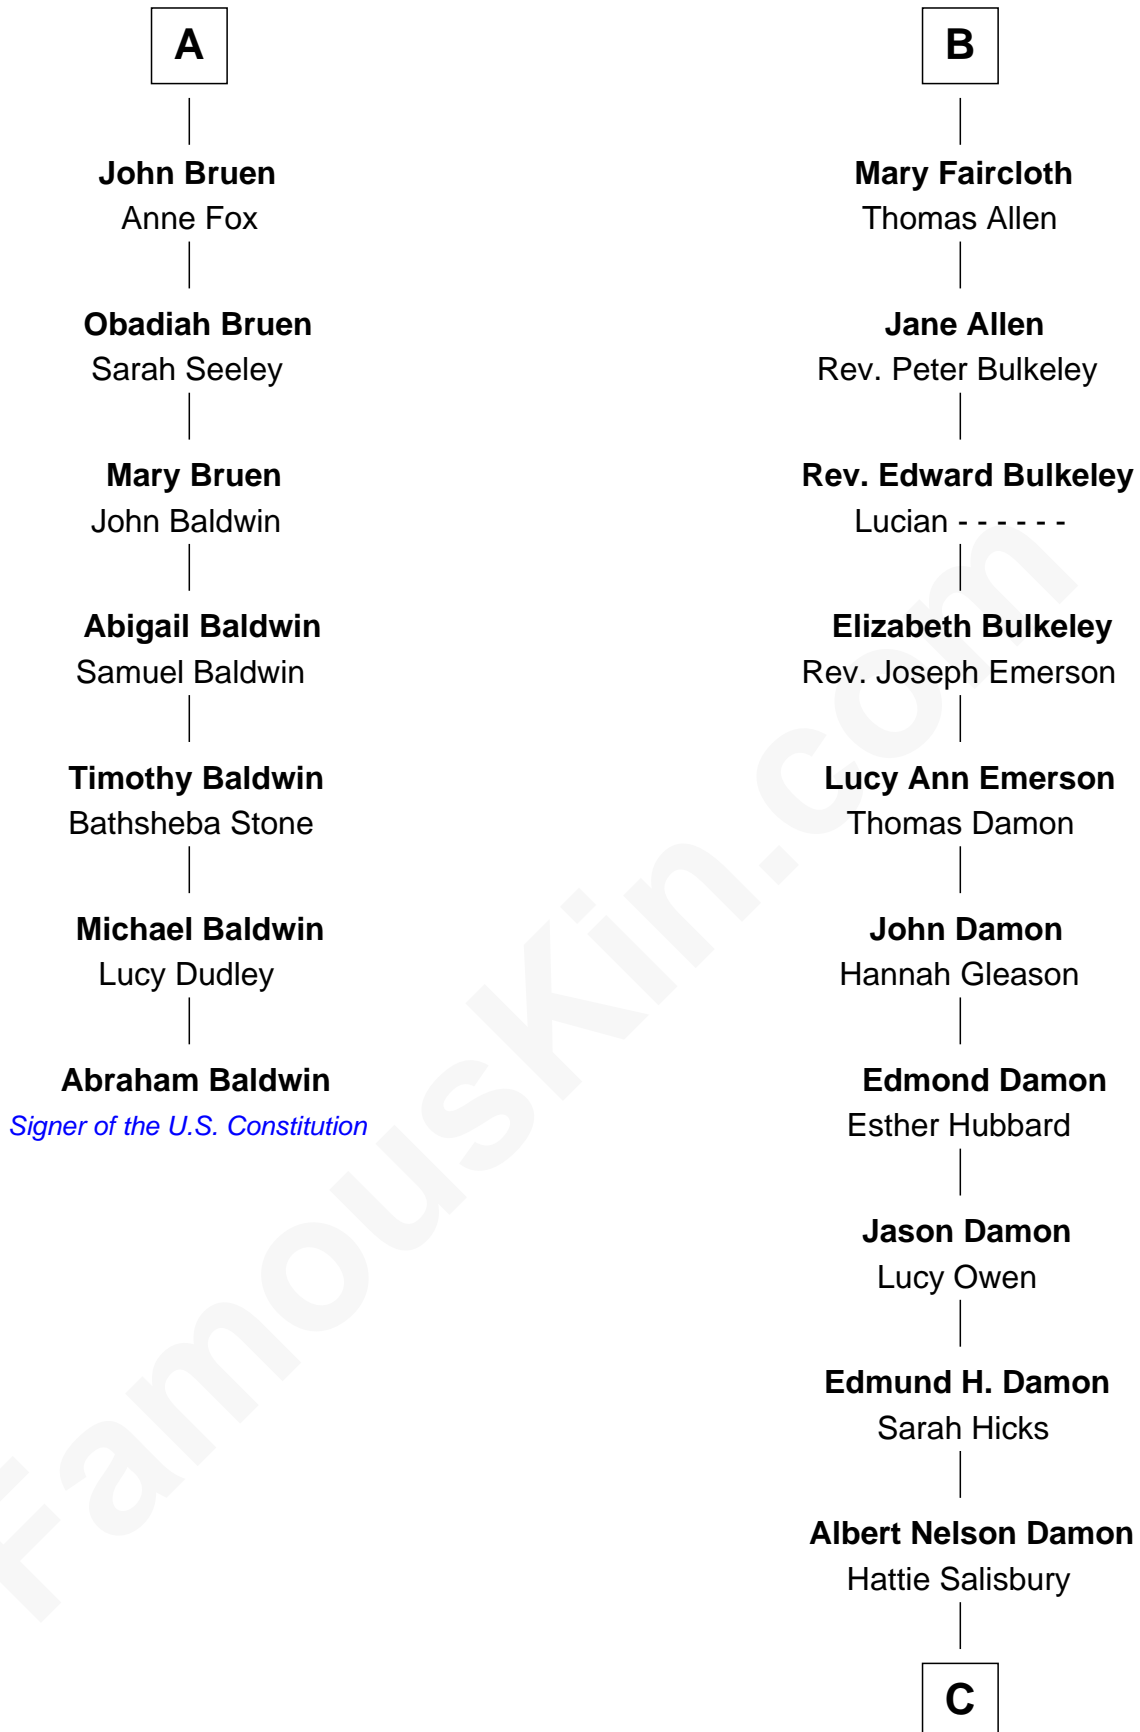

FamousKin.com Relationship Chart of

Abraham Baldwin

Signer of the U.S. Constitution

13th cousin 7 times removed of

Matt Damon

Movie Actor

William le Boteler
Elizabeth de Havering

C

Alberth Howe Damon
Grace Henrietta Telfer

Albert Howe Damon
Roberta M. Fay

Kent Telfer Damon
Nancy June Carlsson-Paige

Matt Damon
Movie Actor

FamousKin.com