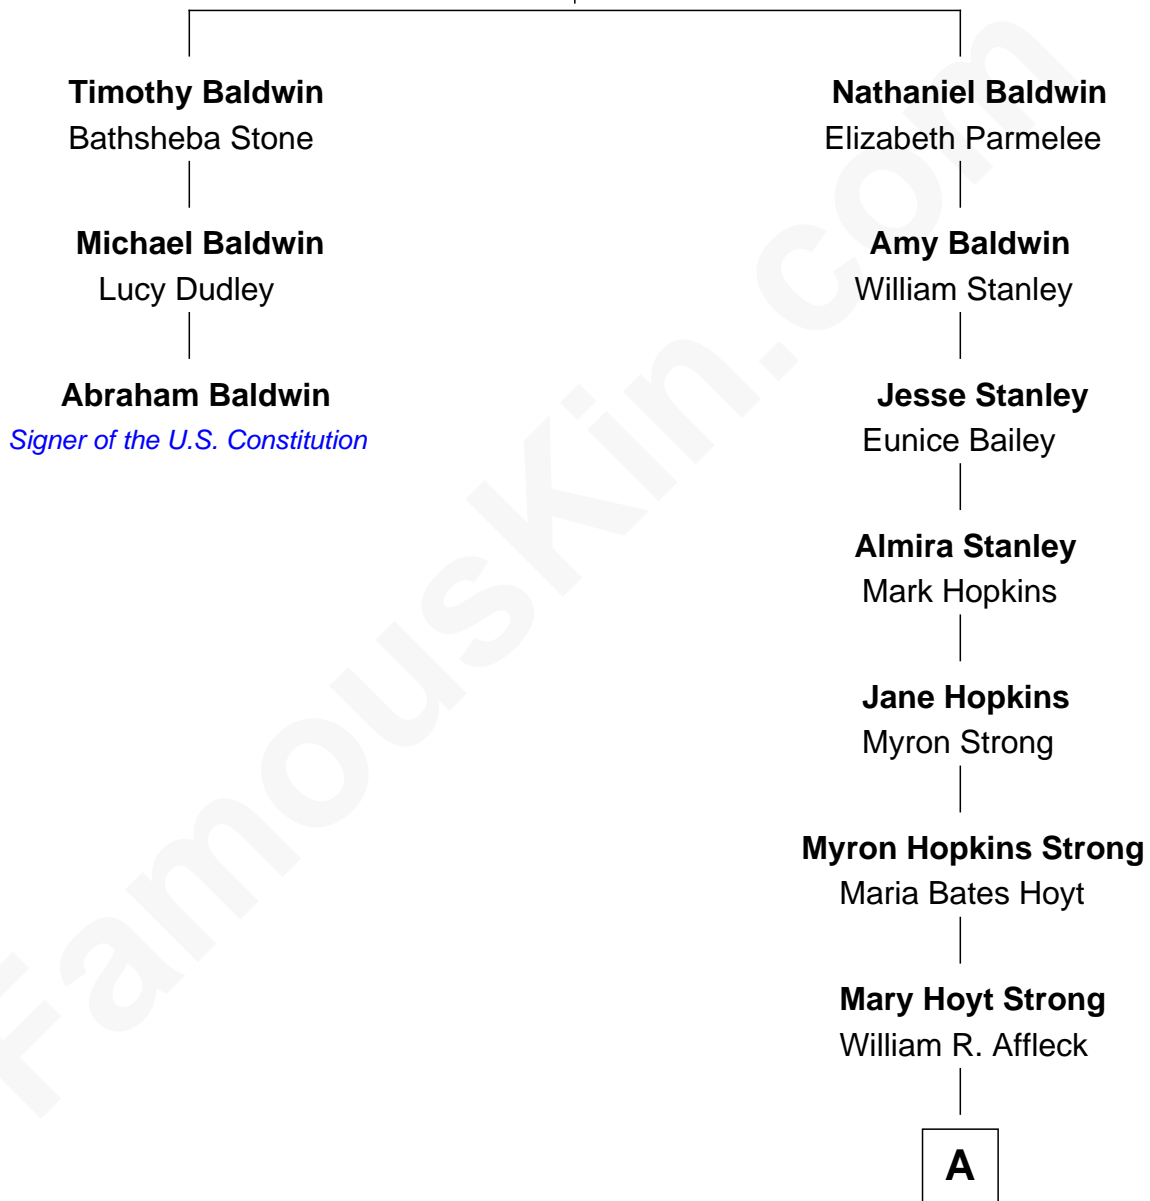

FamousKin.com

Relationship Chart of

Abraham Baldwin

Signer of the U.S. Constitution

2nd cousin 8 times removed of

Ben Affleck

Movie Actor

Samuel Baldwin

Abigail Baldwin

A

Myron Hopkins Strong Affleck

Frances L. Perkins

Myron Hopkins Strong Affleck

Nancy Louise Byers

Timothy Byers Affleck

Christopher Anne Boldt