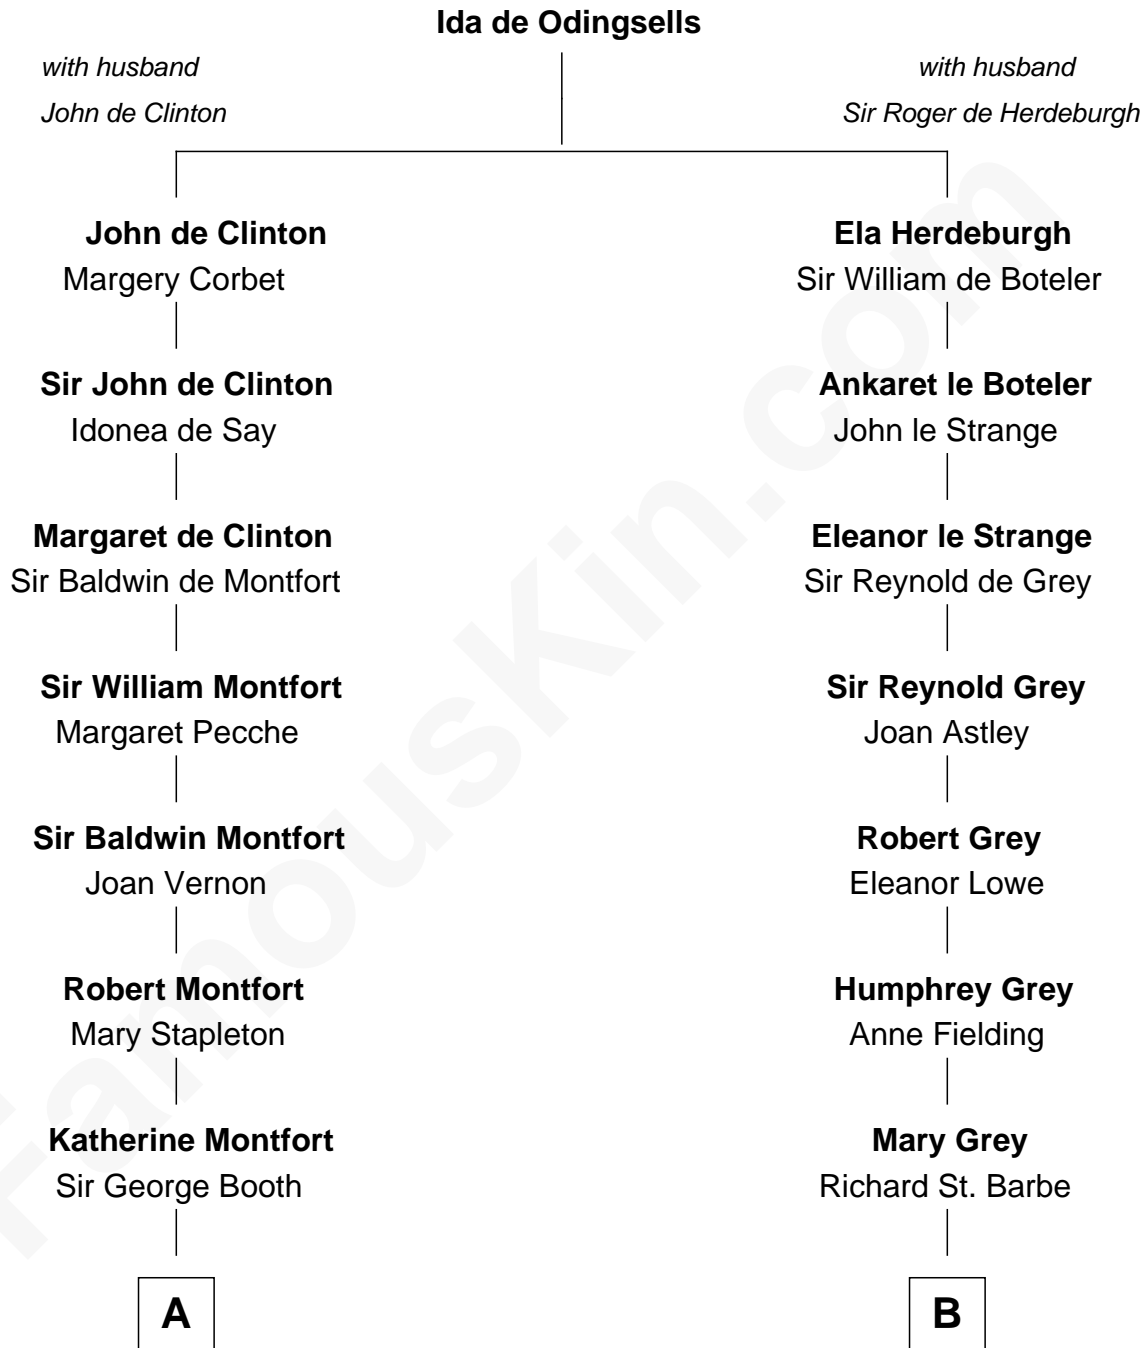

# FamousKin.com Relationship Chart of

**Abraham Baldwin**

*Signer of the U.S. Constitution*

16th cousin 3 times removed of

**Tennessee Williams**

*Author of A Streetcar Named Desire*

**C**

**Isabelle Coffin**

Thomas Lanier Williams

**Cornelius Coffin Williams**

Edwina Dakin

**Tennessee Williams**

*Author of [A Streetcar Named Desire](#)*

FamousKin.com