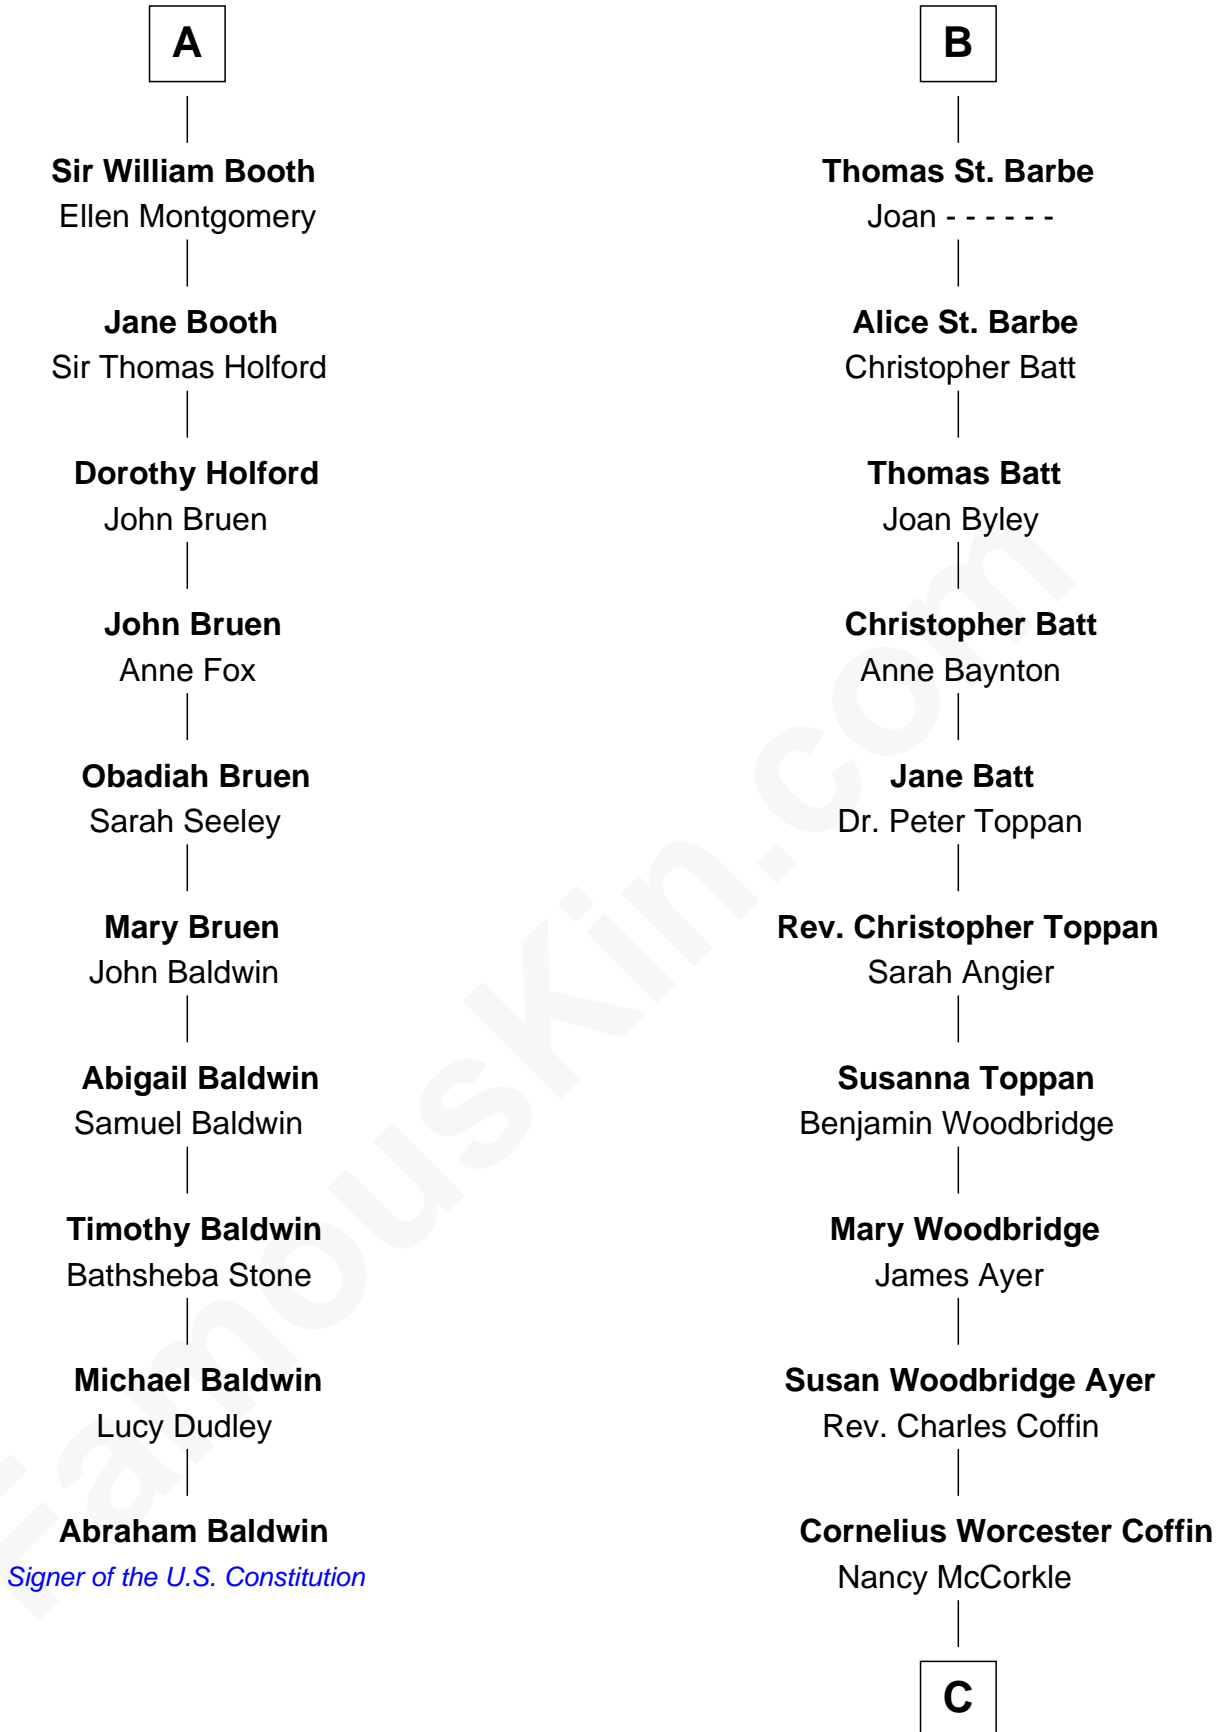

# FamousKin.com Relationship Chart of

**Abraham Baldwin**

*Signer of the U.S. Constitution*

16th cousin 3 times removed of

**Tennessee Williams**

*Author of A Streetcar Named Desire*

**C**

**Isabelle Coffin**

Thomas Lanier Williams

**Cornelius Coffin Williams**

Edwina Dakin

**Tennessee Williams**

*Author of [A Streetcar Named Desire](#)*

FamousKin.com