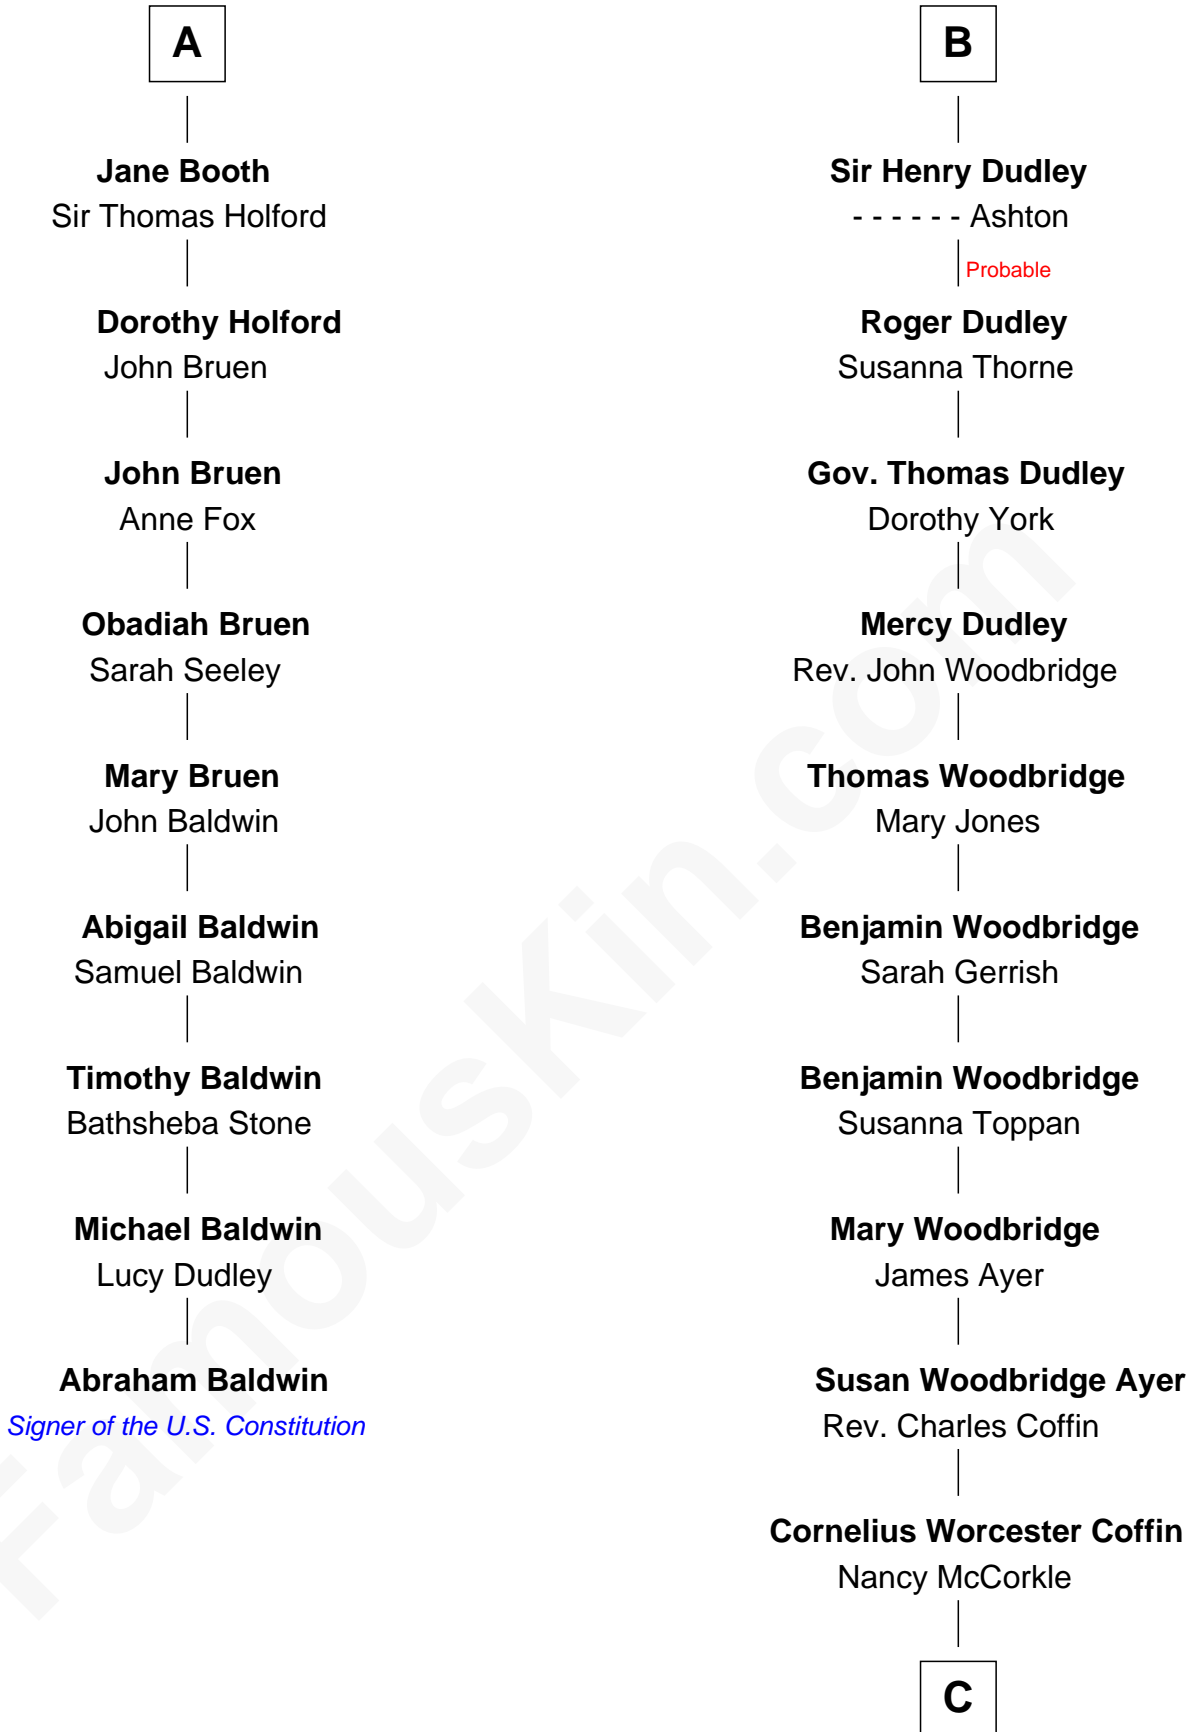

# FamousKin.com Relationship Chart of

**Abraham Baldwin**

*Signer of the U.S. Constitution*

15th cousin 4 times removed of

**Tennessee Williams**

*Author of A Streetcar Named Desire*

**Sir Robert de Holland**

Maude la Zouche

**C**

**Isabelle Coffin**

Thomas Lanier Williams

**Cornelius Coffin Williams**

Edwina Dakin

**Tennessee Williams**

*Author of [A Streetcar Named Desire](#)*