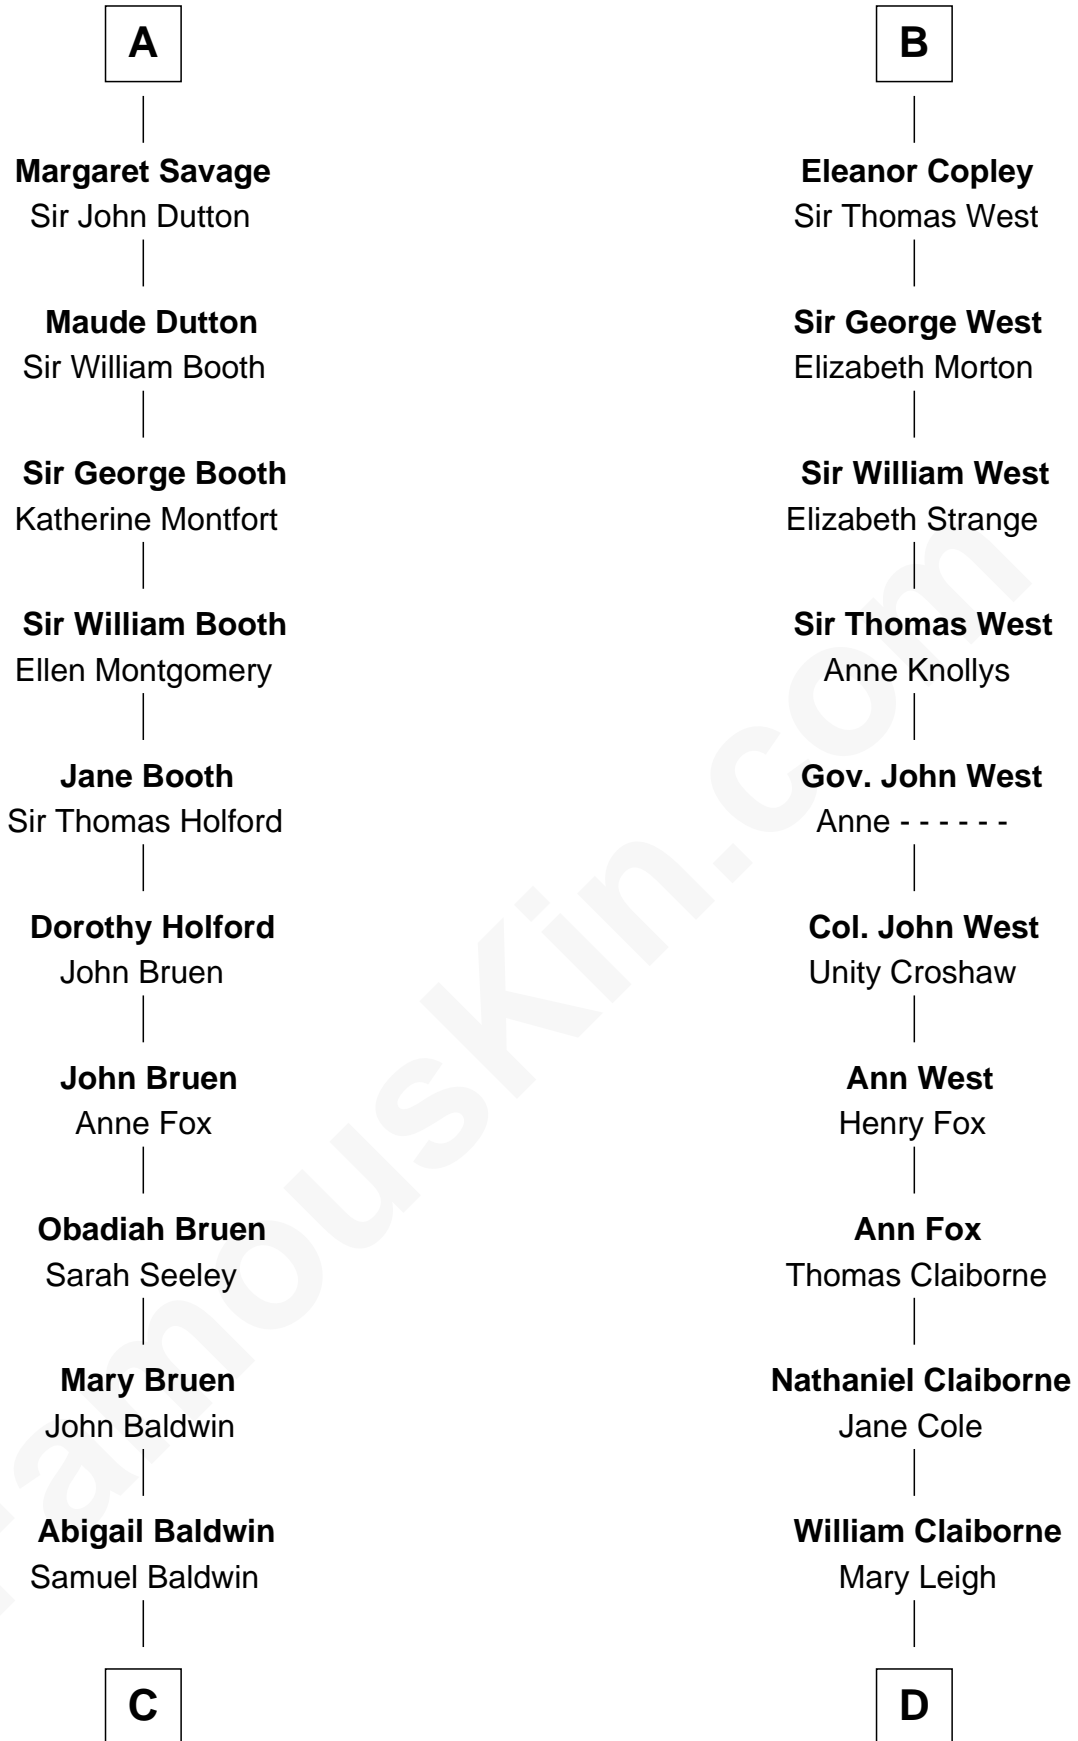

FamousKin.com Relationship Chart of

Abraham Baldwin

Signer of the U.S. Constitution

19th cousin 2 times removed of

Liz Claiborne

Fashion Designer and Founder of Liz Claiborne Inc.

Sir Roger de Somery

Nichole d'Aubenev

John IV le Strange

Hawise le Strange

Robert de Felton

Sir John de Felton

Sibyl - - - - -

Sir Thomas de Felton

Joan Walkfare

Eleanor de Felton

Sir Thomas Hoo

Sir Thomas Hoo

Eleanor de Welles

Anne Hoo

Sir Roger Copley

B

C

Timothy Baldwin
Bathsheba Stone

Michael Baldwin
Lucy Dudley

Abraham Baldwin
Signer of the U.S. Constitution

D

William Charles Cole Claiborne
Clarisse Duralde

William Charles Cole Claiborne
Louise de Balathier

Fernand Claiborne
Marie Louise Villeré