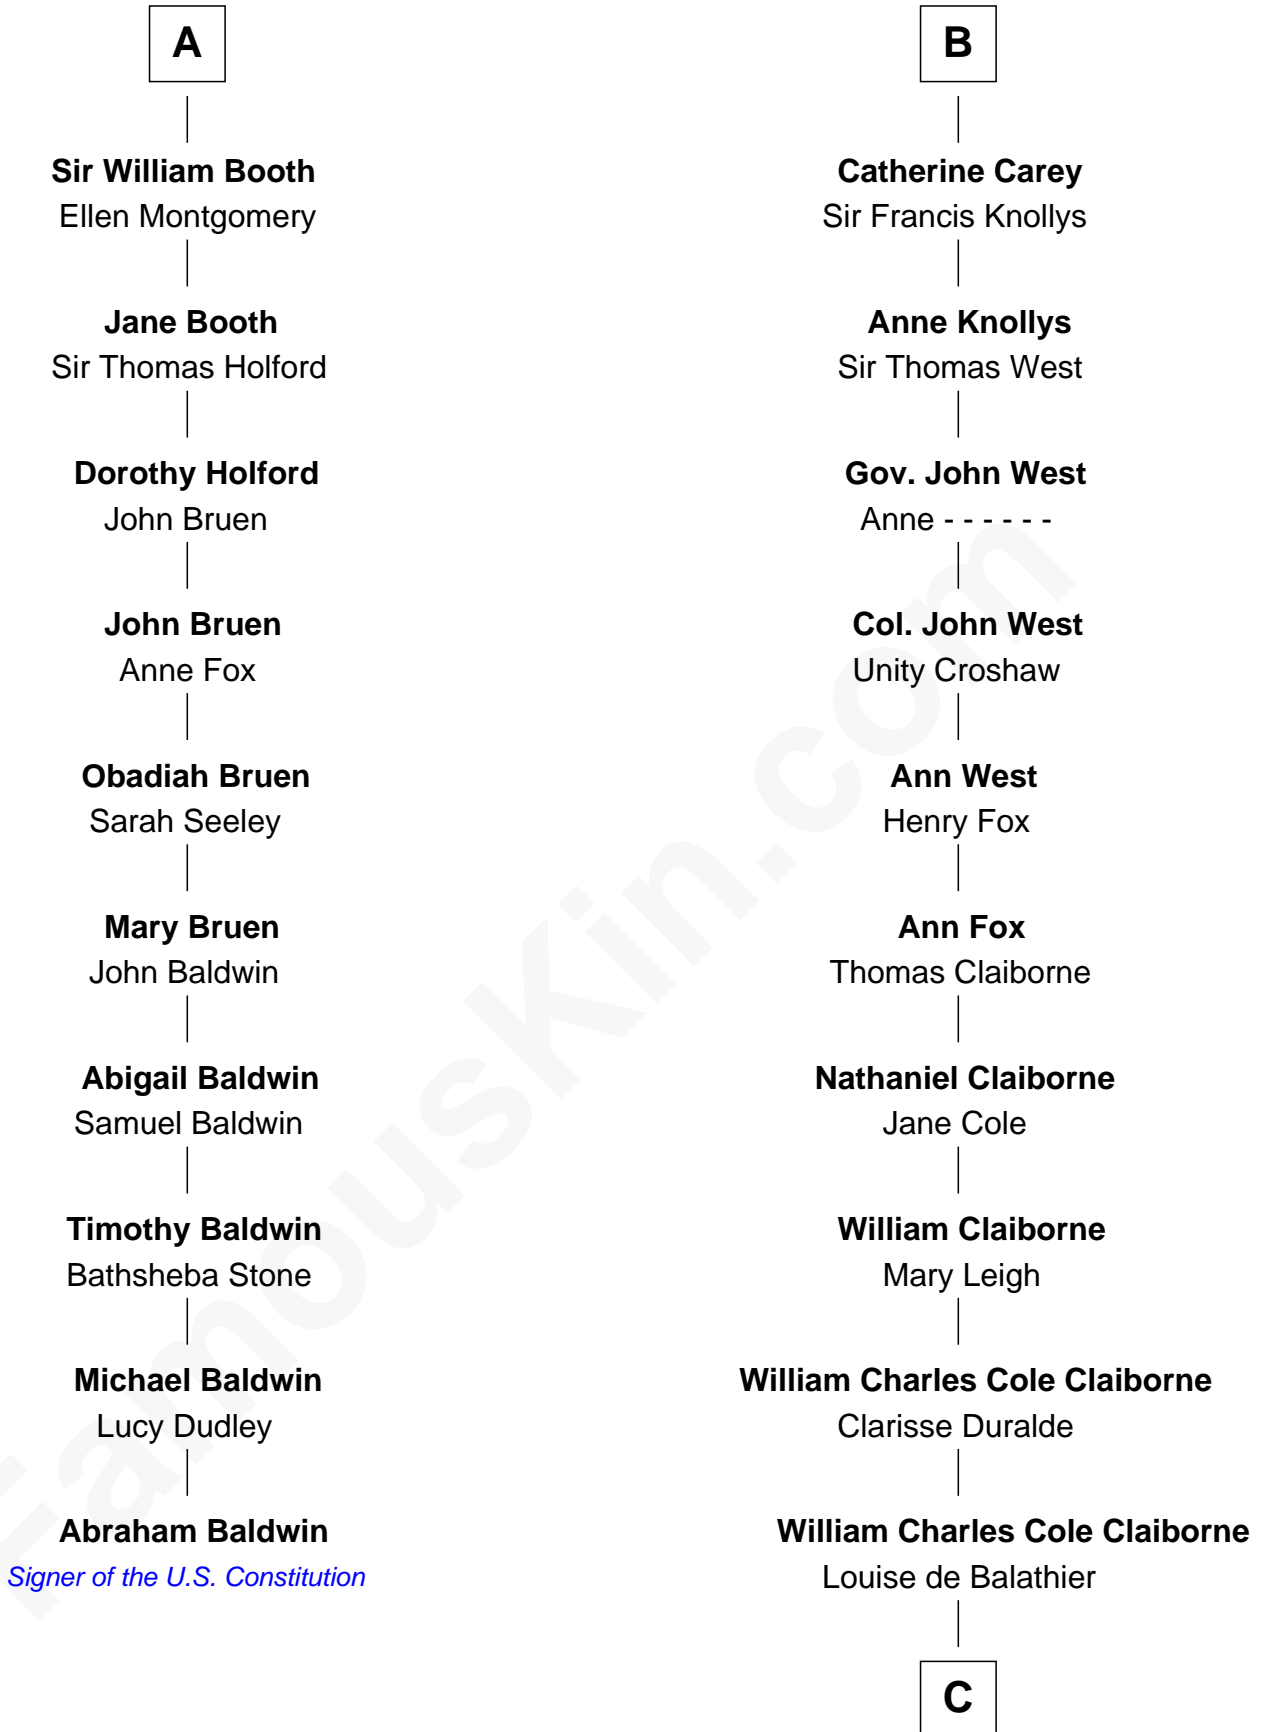

FamousKin.com Relationship Chart of

Abraham Baldwin

Signer of the U.S. Constitution

16th cousin 3 times removed of

Liz Claiborne

Fashion Designer and Founder of Liz Claiborne Inc.

Guy de Beauchamp

Alice de Toeni

C

—
Fernand Claiborne
Marie Louise Villeré

—
Omer Villere Claiborne
Carolyn Louise Fenner

—
Liz Claiborne
Found of Liz Claiborne Inc.

FamousKin.com