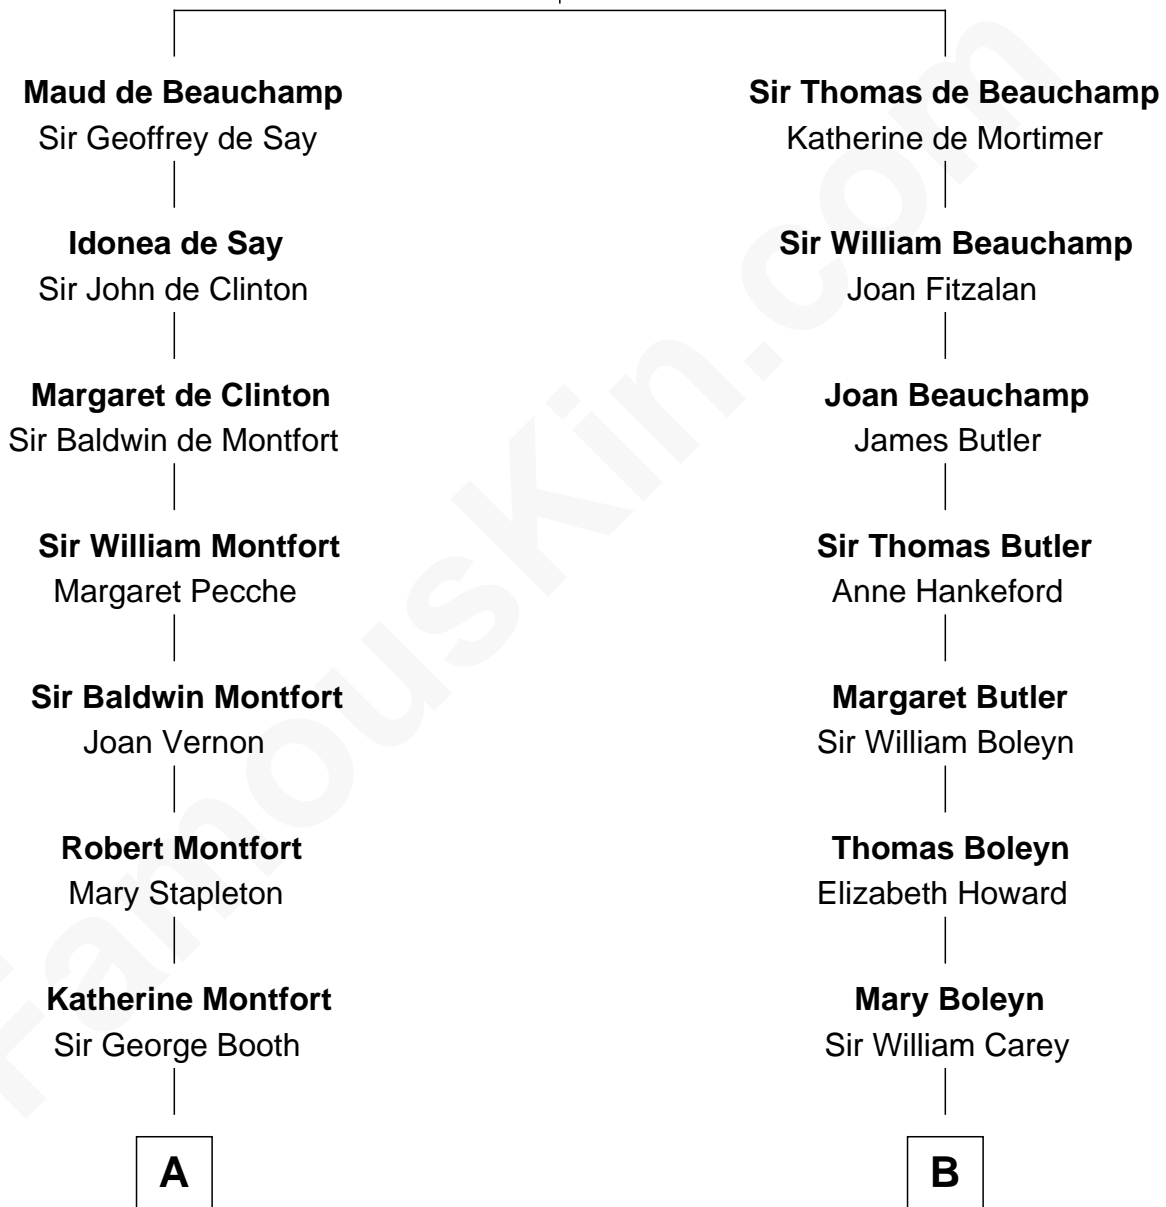

FamousKin.com Relationship Chart of

Abraham Baldwin

Signer of the U.S. Constitution

16th cousin 3 times removed of

Liz Claiborne

Fashion Designer and Founder of Liz Claiborne Inc.

Guy de Beauchamp

Alice de Toeni

C

—
Fernand Claiborne
Marie Louise Villeré

—
Omer Villere Claiborne
Carolyn Louise Fenner

—
Liz Claiborne
Found of Liz Claiborne Inc.

FamousKin.com