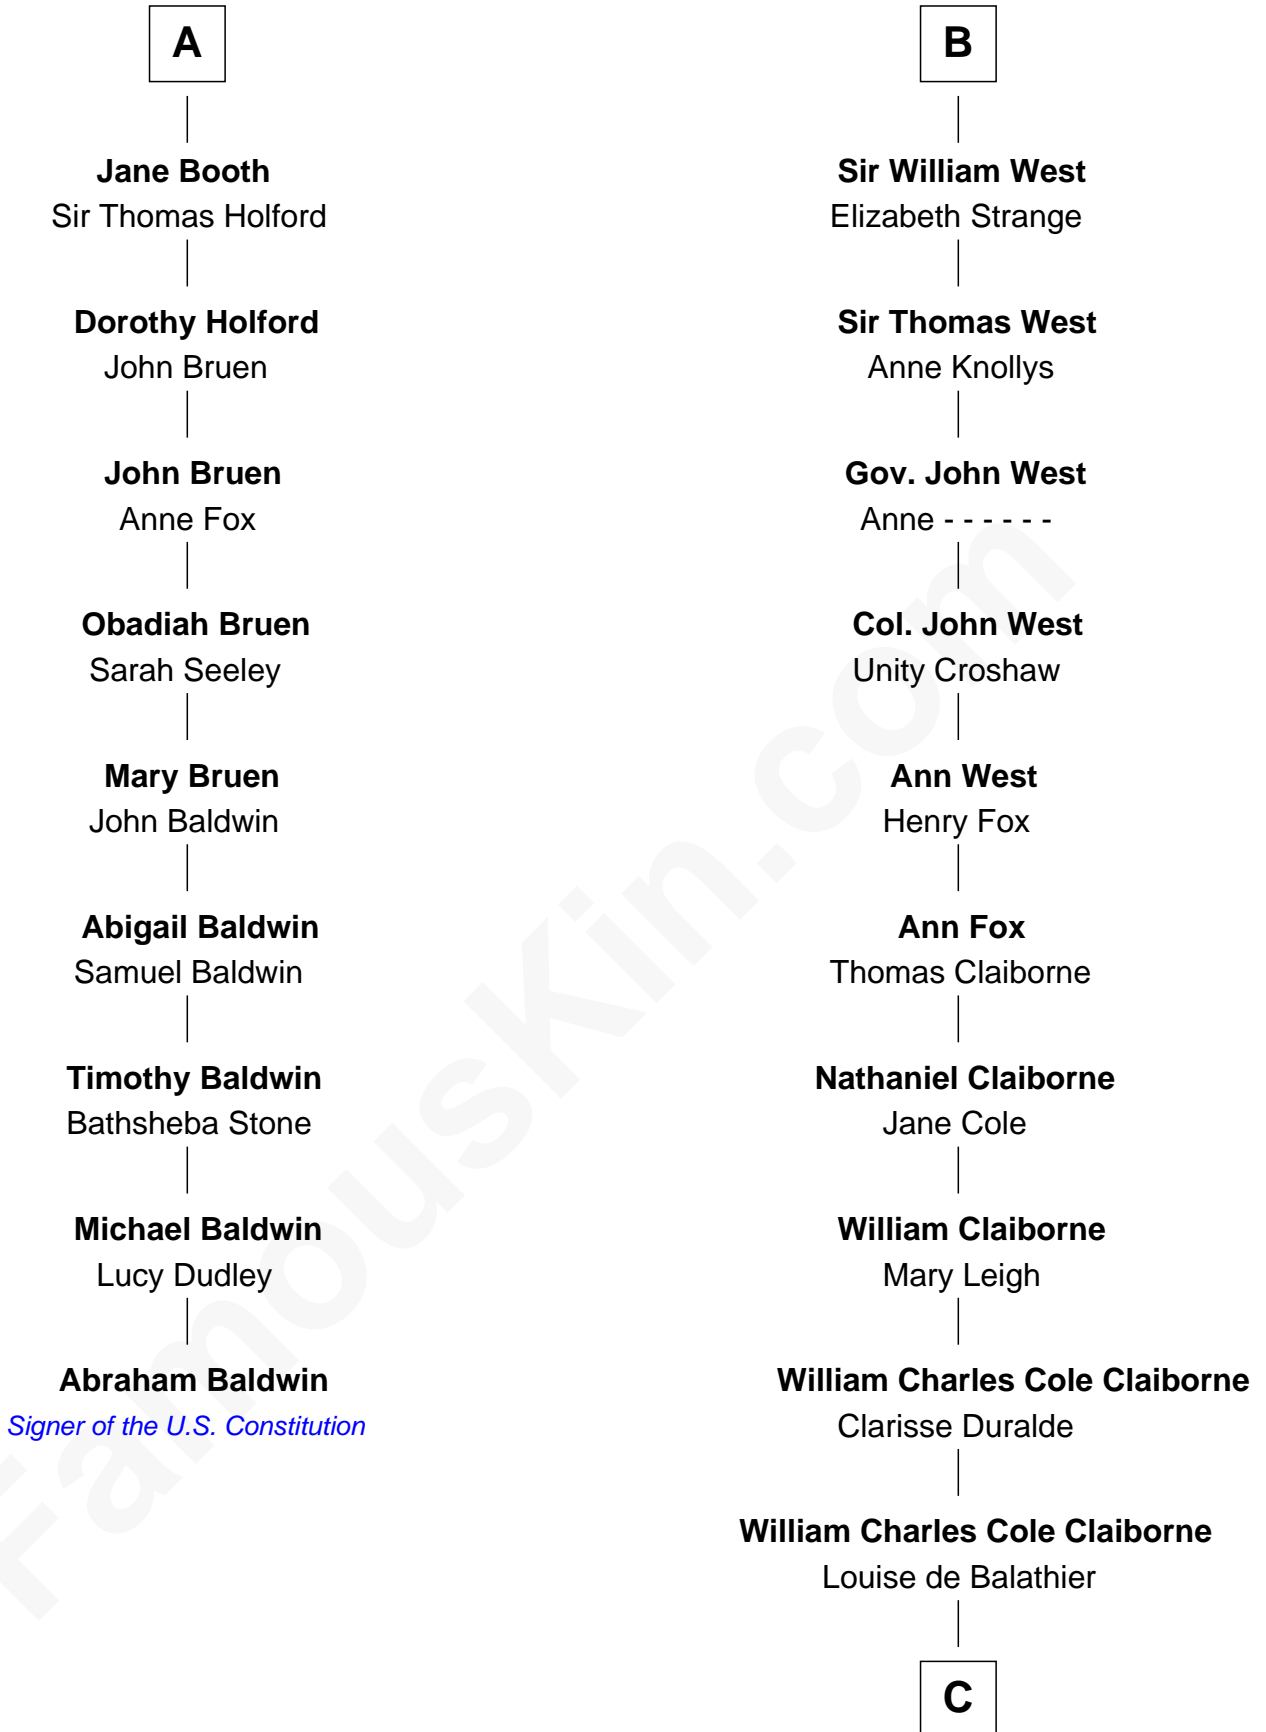

# FamousKin.com Relationship Chart of

**Abraham Baldwin**

*Signer of the U.S. Constitution*

15th cousin 4 times removed of

**Liz Claiborne**

*Fashion Designer and Founder of Liz Claiborne Inc.*

**Sir Robert de Holland**

Maude la Zouche

**C**

—  
**Fernand Claiborne**  
Marie Louise Villeré

—  
**Omer Villere Claiborne**  
Carolyn Louise Fenner

—  
**Liz Claiborne**  
*Found of Liz Claiborne Inc.*

FamousKin.com