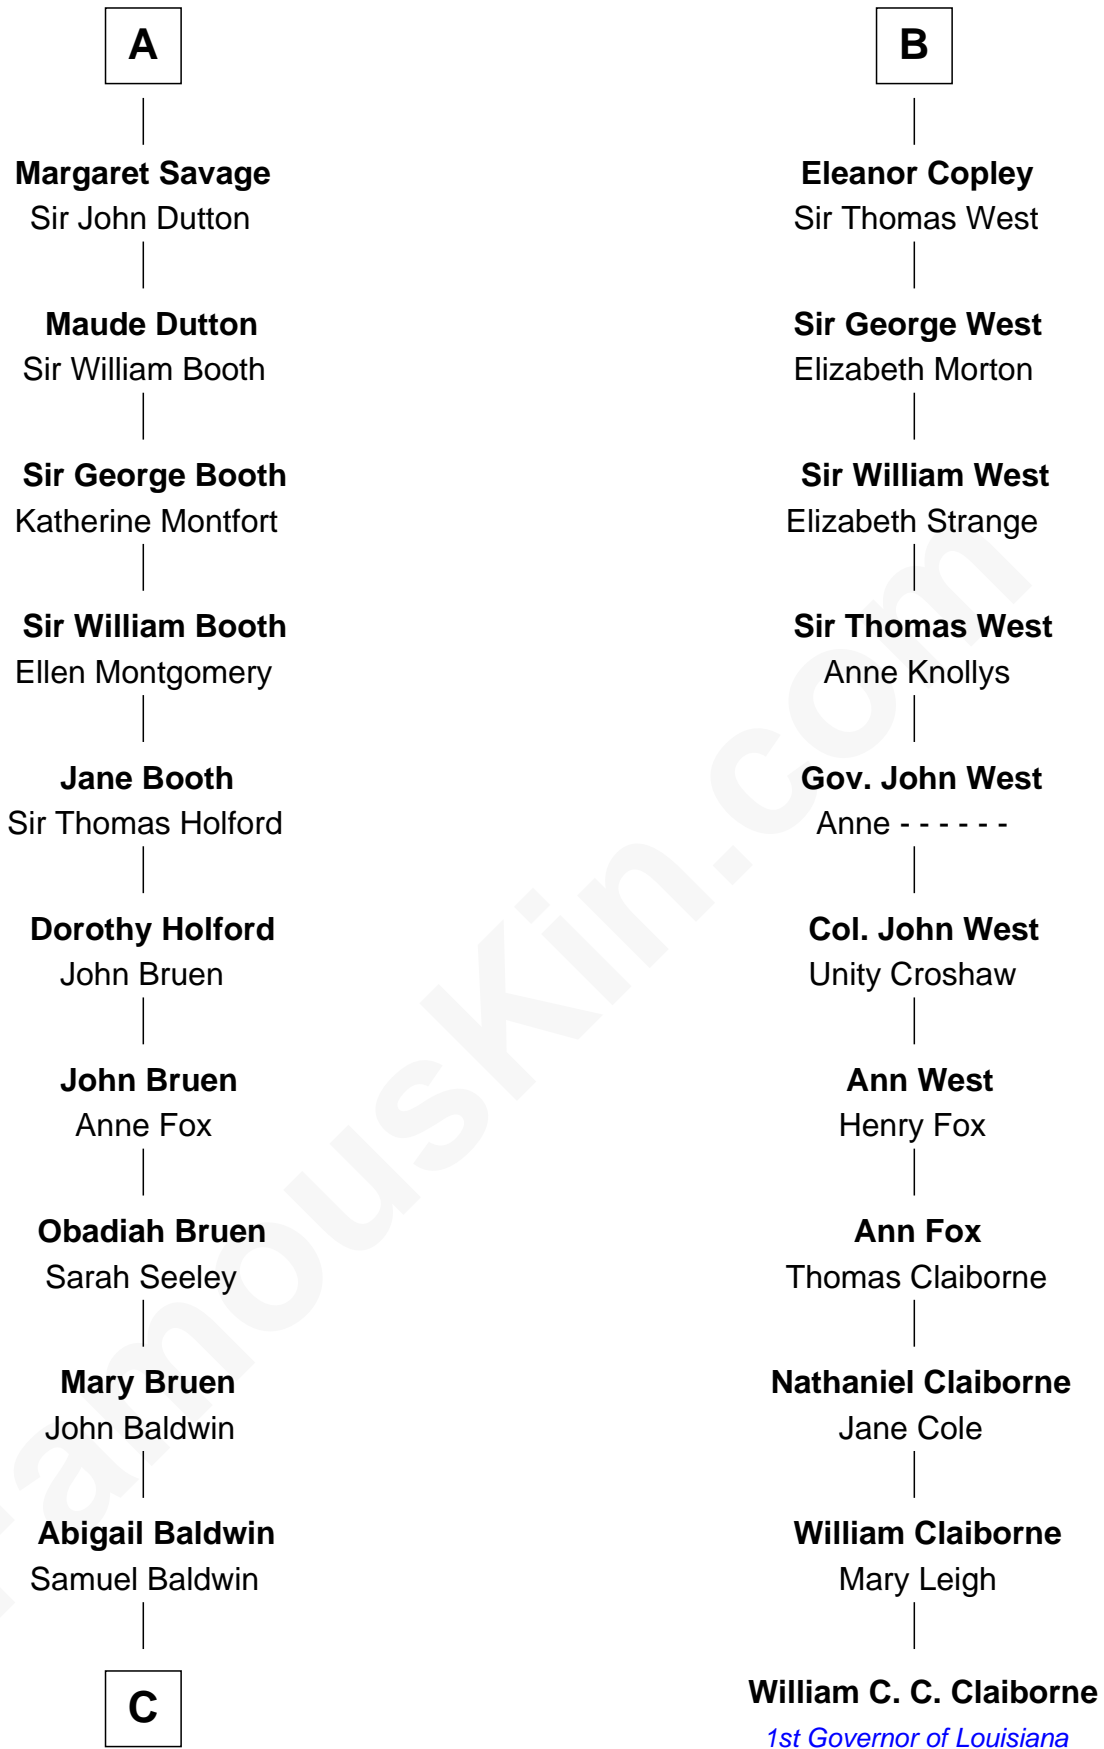

FamousKin.com Relationship Chart of

Abraham Baldwin

Signer of the U.S. Constitution

17th cousin 2 times removed of

William C. C. Claiborne

1st Governor of Louisiana

Sir Roger de Somery

Nichole d'Aubenev

Margaret de Somery

Ralph Basset

Ralph Basset

Hawise - - - - -

Margaret Basset

Edmund de Stafford

Ralph de Stafford

Katherine de Hastang

Sir Thomas Hoo

Sir Thomas Hoo

Eleanor de Welles

Anne Hoo

Sir Roger Copley

B

C

—
Timothy Baldwin
Bathsheba Stone

—
Michael Baldwin
Lucy Dudley

—
Abraham Baldwin
Signer of the U.S. Constitution

FamousKin.com