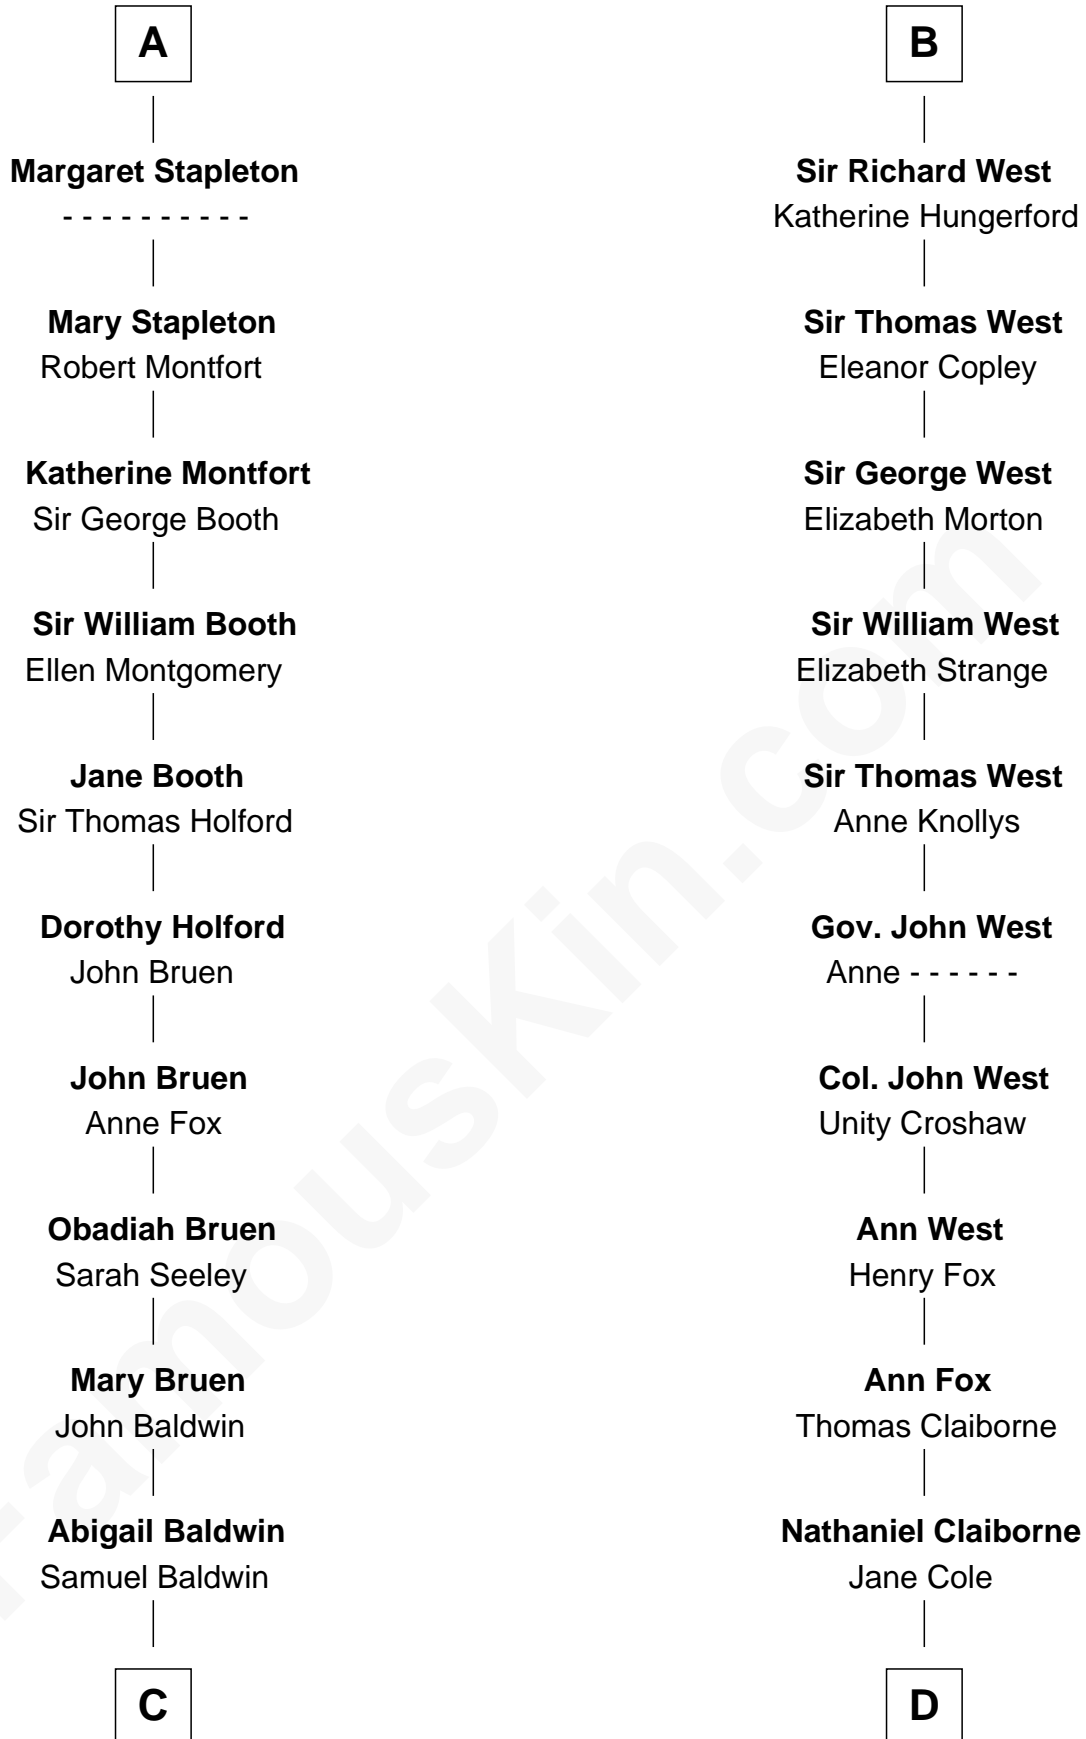

# FamousKin.com Relationship Chart of

**Abraham Baldwin**

*Signer of the U.S. Constitution*

18th cousin 1 time removed of

**William C. C. Claiborne**

*1st Governor of Louisiana*

**John, King of England**

*with wife*

*with wife*

*Isabelle of Angoulême*

**C**

**Timothy Baldwin**  
Bathsheba Stone

**Michael Baldwin**  
Lucy Dudley

**Abraham Baldwin**  
*Signer of the U.S. Constitution*

**D**

**William Claiborne**  
Mary Leigh

**William C. C. Claiborne**  
*1st Governor of Louisiana*

FamousKin.com