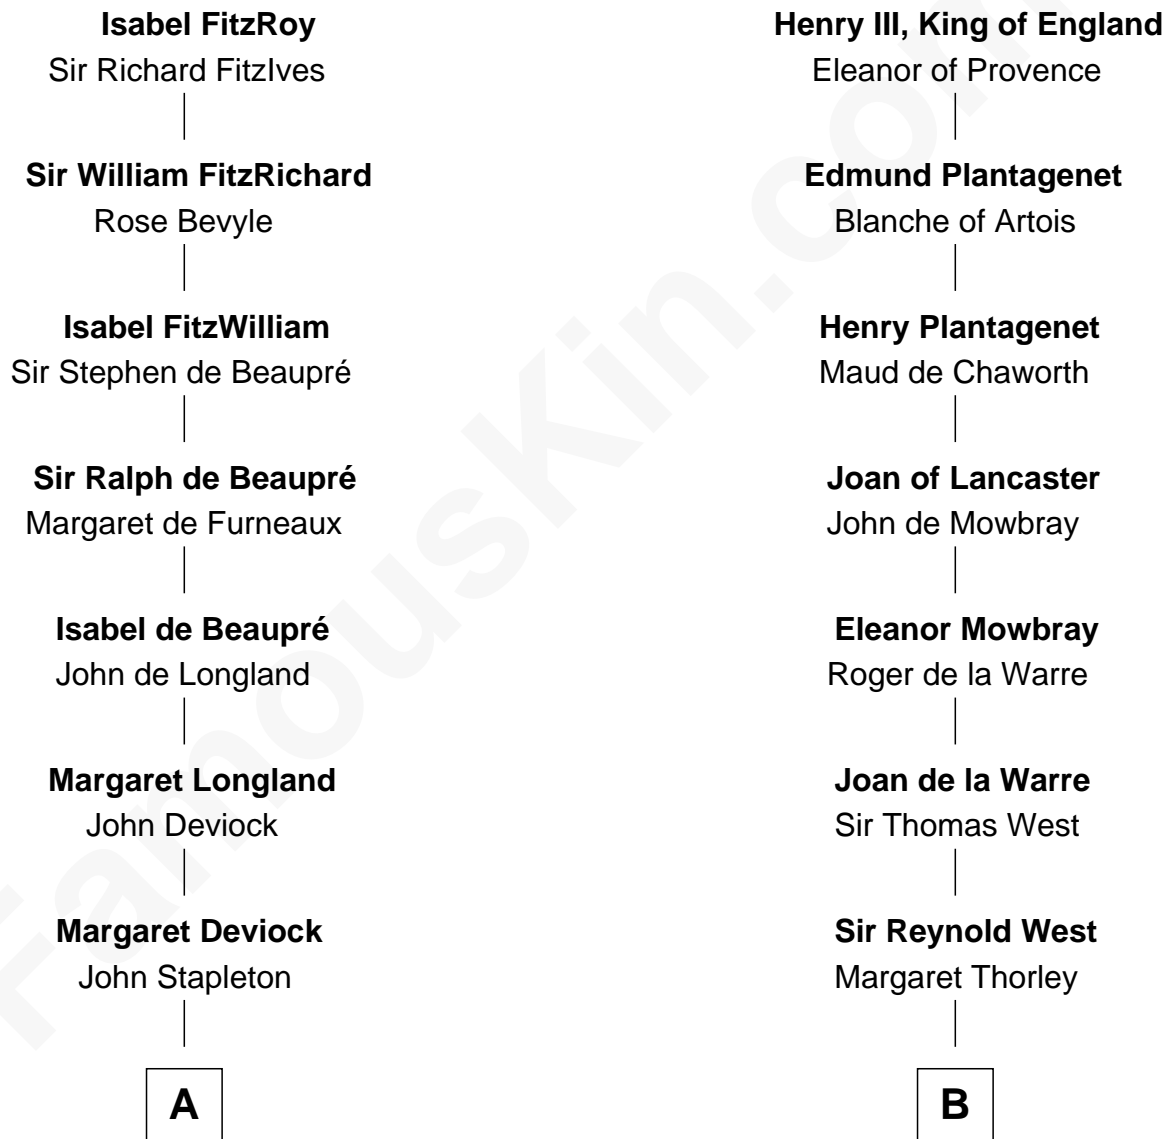

# FamousKin.com Relationship Chart of

**Abraham Baldwin**

*Signer of the U.S. Constitution*

18th cousin 1 time removed of

**William C. C. Claiborne**

*1st Governor of Louisiana*

**John, King of England**

*with wife*

*with wife*

*Isabelle of Angoulême*

**C**

**Timothy Baldwin**  
Bathsheba Stone

**Michael Baldwin**  
Lucy Dudley

**Abraham Baldwin**  
*Signer of the U.S. Constitution*

**D**

**William Claiborne**  
Mary Leigh

**William C. C. Claiborne**  
*1st Governor of Louisiana*

FamousKin.com